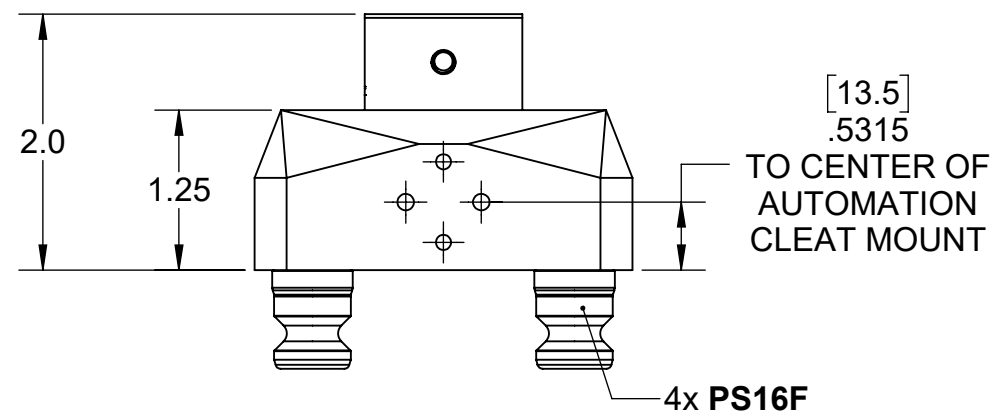

A

A

INCH				
WWW.5THAXIS.COM		DESCRIPTION D05125 DOVETAIL TOP TOOLING		
7140 ENGINEER ROAD SAN DIEGO, CA 92111 P (858) 505-0432				
THIRD ANGLE PROJECTION		SIZE B	PART NO. A52-D05125	REV B
DO NOT SCALE DRAWING		SCALE 2:3	WEIGHT:	SHEET 1 OF 2

8

7

6

5

4

3

2

1