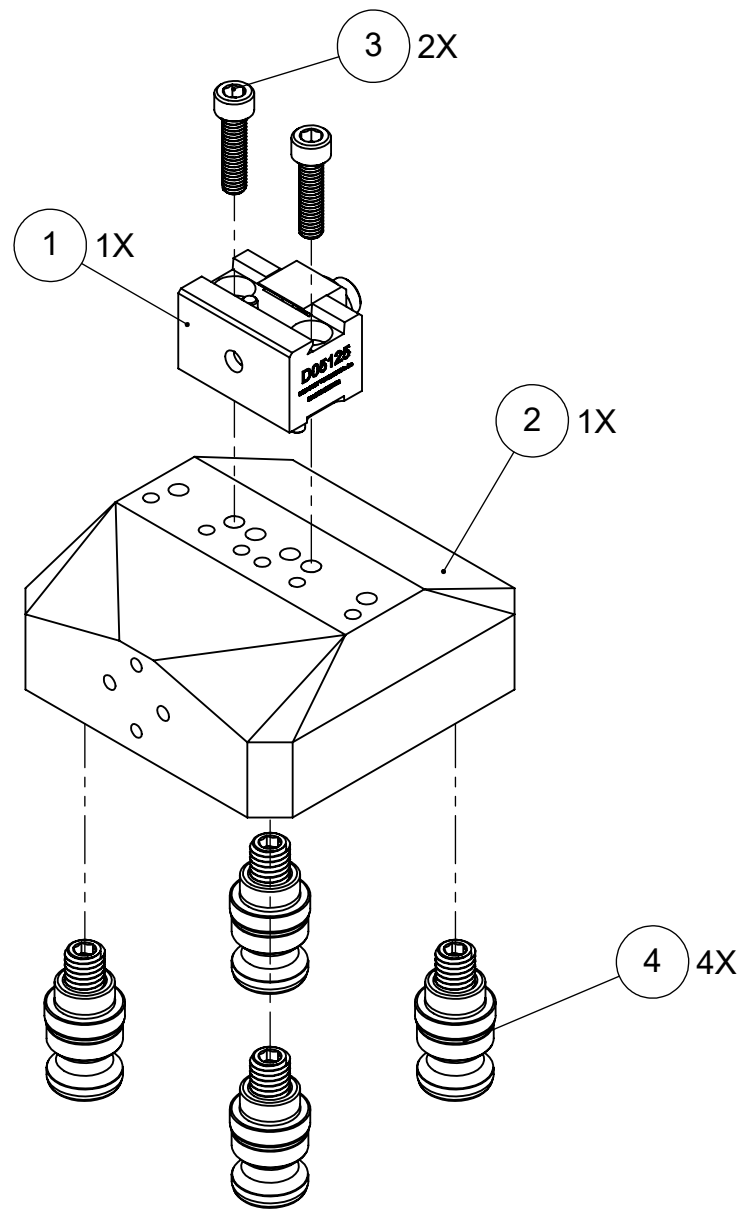

A52-D05125

ITEM NO.	PART NUMBER	DESCRIPTION	QTY.
1	D05125	DOVETAIL FIXTURE	1
2	A52-D05125-1	ADAPTER	1
3	-	SOCKET HEAD CAP SCREW, #10-32 x 3/4"	2
4	PS16F	52mm PULL STUD	4
FOR REFERENCE ONLY - NOT FOR RESALE			

INCH				
WWW.5THAXIS.COM		DESCRIPTION D05125 DOVETAIL TOP TOOLING		
7140 ENGINEER ROAD SAN DIEGO, CA 92111 P (858) 505-0432				
THIRD ANGLE PROJECTION		SIZE B	PART NO. A52-D05125	REV B
DO NOT SCALE DRAWING		SCALE 2:3	WEIGHT:	SHEET 2 OF 2