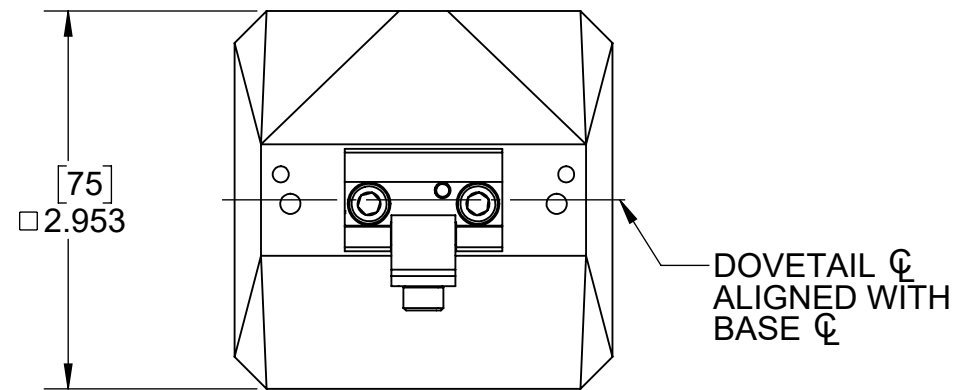

8

7

6

5

4

3

2

1

D

D

A52-D05125

C

C

B

B

A

A

INCH				
WWW.5THAXIS.COM		DESCRIPTION D05125 DOVETAIL TOP TOOLING		
7140 ENGINEER ROAD SAN DIEGO, CA 92111 P (858) 505-0432				
THIRD ANGLE PROJECTION		SIZE B	PART NO. A52-D05125	REV B
DO NOT SCALE DRAWING		SCALE 2:3	WEIGHT:	SHEET 1 OF 2

8

7

6

5

4

3

2

1