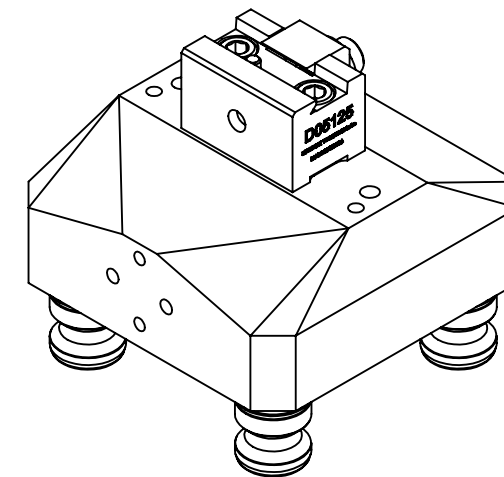

8

7

6

5

4

3

2

1

D

D

A52-D05125

C

C