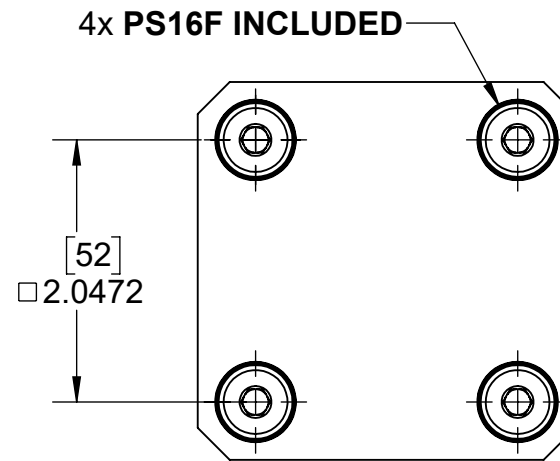

8

7

6

5

4

3

2

1

D

D

A52-D05125

C

C

B

B

A

A

INCH				
WWW.5THAXIS.COM		DESCRIPTION D05125 DOVETAIL TOP TOOLING		
7140 ENGINEER ROAD SAN DIEGO, CA 92111 P (858) 505-0432				
THIRD ANGLE PROJECTION		SIZE B	PART NO. A52-D05125	REV B
DO NOT SCALE DRAWING		SCALE 2:3	WEIGHT:	SHEET 1 OF 2

8

7

6

5

4

3

2

1