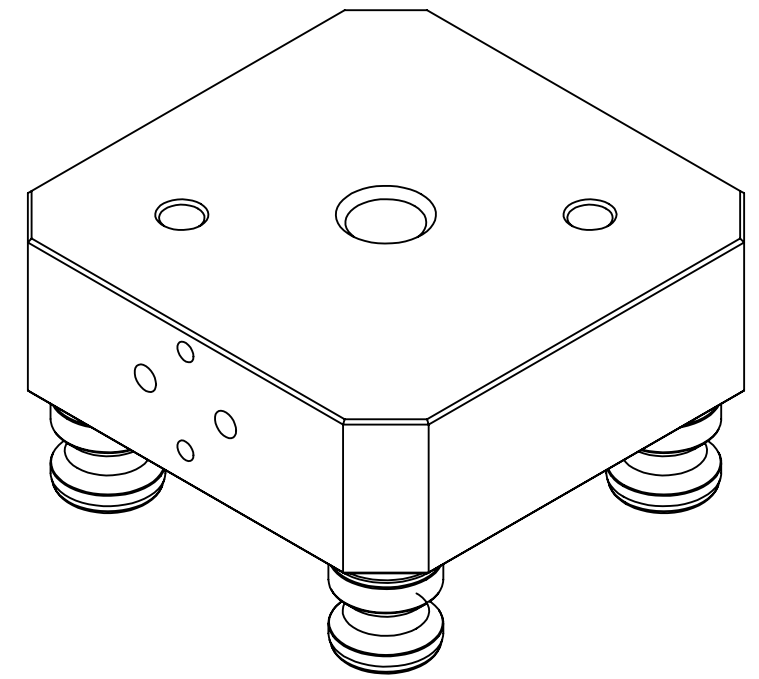

# A52-HTS

INCH				
WWW.5THAXIS.COM 7140 ENGINEER ROAD SAN DIEGO, CA 92111 P (858) 505-0432				
THIRD ANGLE PROJECTION		DESCRIPTION	TOOL SETTER QUICK CHANGE	
SIZE	PART NO.	A52-HTS		REV
B				A
DO NOT SCALE DRAWING		SCALE 1:1	WEIGHT:	SHEET 1 OF 2

# A52-HTS

ITEM NO.	PART NUMBER	DESCRIPTION	QTY.
1	A52-HTS-1	ADAPTER	1
2	PS16F	52mm PULL STUD	4

<b>INCH</b>			
WWW.5THAXIS.COM 7140 ENGINEER ROAD SAN DIEGO, CA 92111 P (858) 505-0432			
THIRD ANGLE PROJECTION		DESCRIPTION <b>TOOL SETTER QUICK CHANGE</b>	
SIZE <b>B</b>	PART NO. <b>A52-HTS</b>	REV <b>A</b>	
DO NOT SCALE DRAWING		SCALE 1:1	WEIGHT:
		SHEET 2 OF 2	