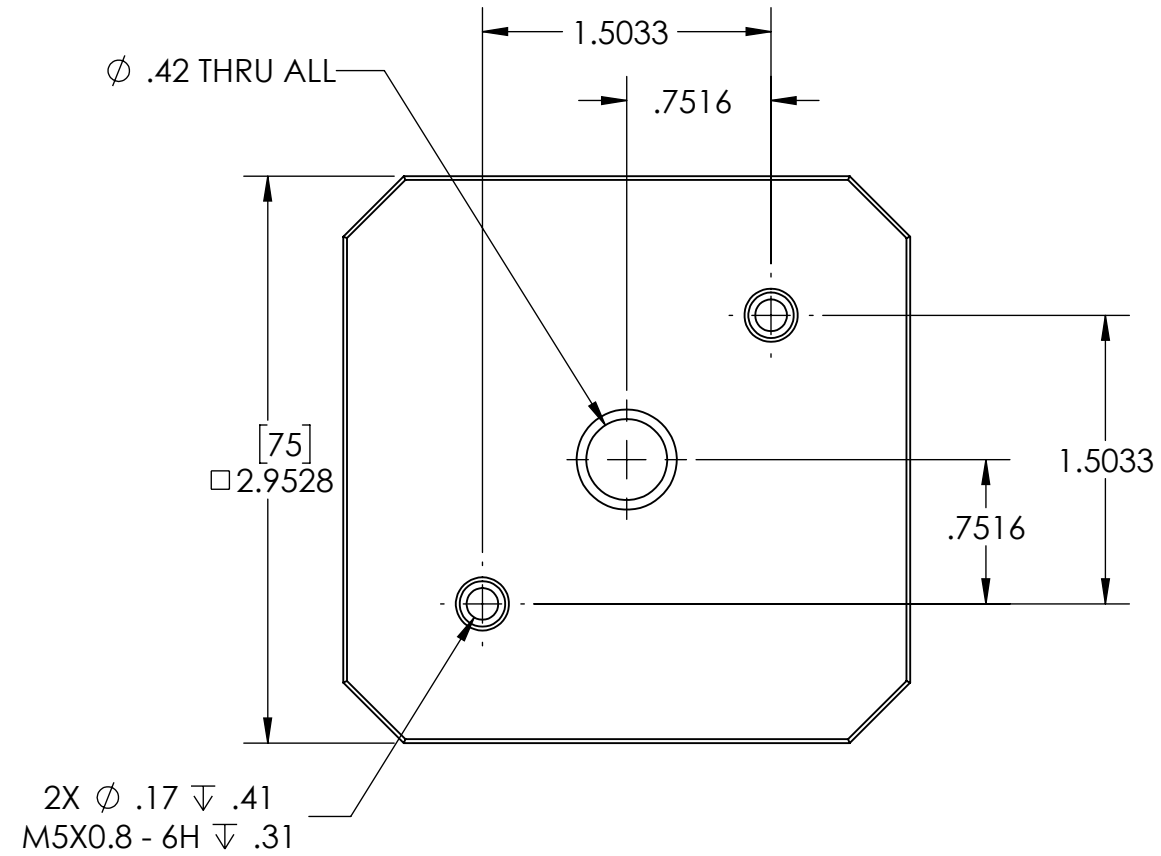

# A52-HTS

INCH				
WWW.5THAXIS.COM 7140 ENGINEER ROAD SAN DIEGO, CA 92111 P (858) 505-0432				
THIRD ANGLE PROJECTION		DESCRIPTION	TOOL SETTER QUICK CHANGE	
SIZE	PART NO.	A52-HTS		REV
B				A
DO NOT SCALE DRAWING		SCALE 1:1	WEIGHT:	SHEET 1 OF 2

# A52-HTS

ITEM NO.	PART NUMBER	DESCRIPTION	QTY.
1	A52-HTS-1	ADAPTER	1
2	PS16F	52mm PULL STUD	4

<b>INCH</b>			
WWW.5THAXIS.COM 7140 ENGINEER ROAD SAN DIEGO, CA 92111 P (858) 505-0432			
THIRD ANGLE PROJECTION		DESCRIPTION <b>TOOL SETTER QUICK CHANGE</b>	
SIZE <b>B</b>	PART NO. <b>A52-HTS</b>	REV <b>A</b>	
DO NOT SCALE DRAWING		SCALE 1:1	WEIGHT:
		SHEET 2 OF 2	