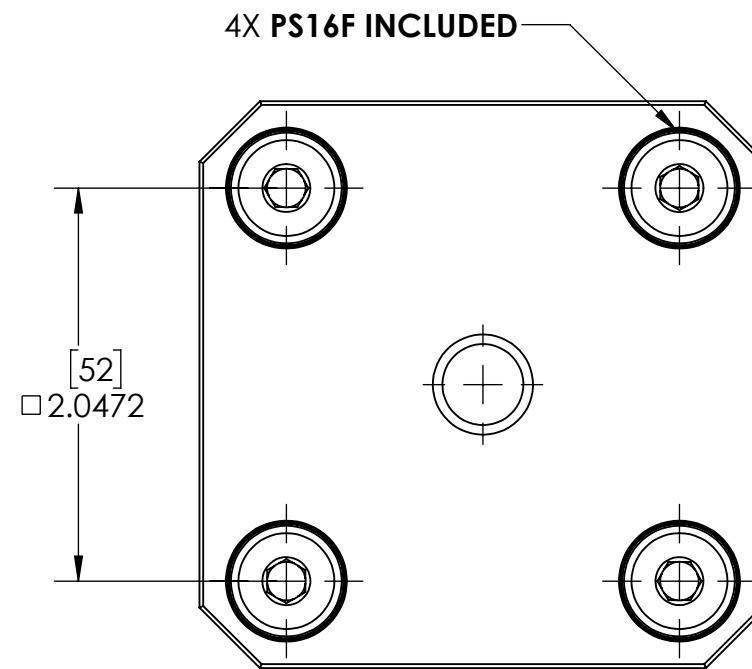

# A52-HTS

INCH				
WWW.5THAXIS.COM 7140 ENGINEER ROAD SAN DIEGO, CA 92111 P (858) 505-0432				
THIRD ANGLE PROJECTION		DESCRIPTION	TOOL SETTER QUICK CHANGE	
SIZE	PART NO.	A52-HTS		REV
B				A
DO NOT SCALE DRAWING		SCALE 1:1	WEIGHT:	SHEET 1 OF 2

# A52-HTS

ITEM NO.	PART NUMBER	DESCRIPTION	QTY.
1	A52-HTS-1	ADAPTER	1
2	PS16F	52mm PULL STUD	4

<b>INCH</b>			
WWW.5THAXIS.COM 7140 ENGINEER ROAD SAN DIEGO, CA 92111 P (858) 505-0432			
THIRD ANGLE PROJECTION		DESCRIPTION <b>TOOL SETTER QUICK CHANGE</b>	
SIZE <b>B</b>	PART NO. <b>A52-HTS</b>	REV <b>A</b>	
DO NOT SCALE DRAWING		SCALE 1:1	WEIGHT:
		SHEET 2 OF 2	