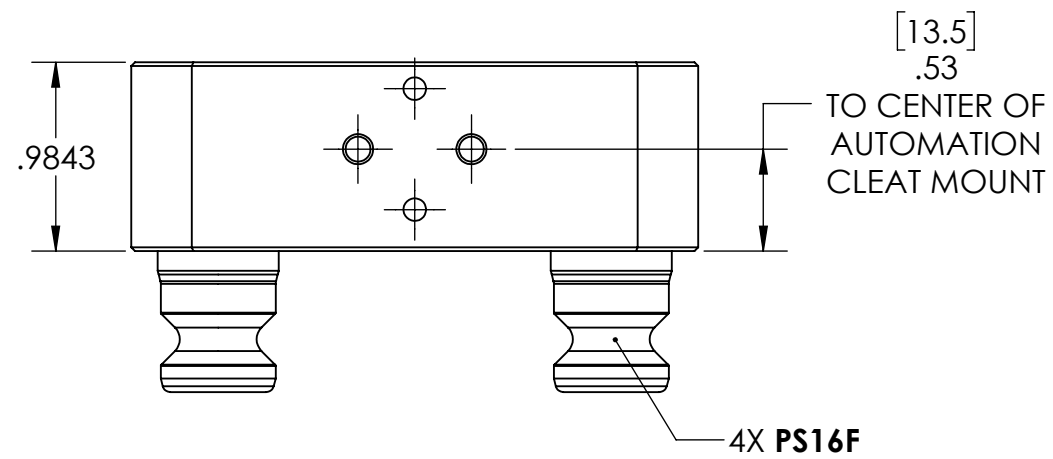

# A52-HTS

INCH				
WWW.5THAXIS.COM 7140 ENGINEER ROAD SAN DIEGO, CA 92111 P (858) 505-0432				
THIRD ANGLE PROJECTION		DESCRIPTION	TOOL SETTER QUICK CHANGE	
SIZE	PART NO.	A52-HTS		REV
B				A
DO NOT SCALE DRAWING		SCALE 1:1	WEIGHT:	SHEET 1 OF 2

# A52-HTS

ITEM NO.	PART NUMBER	DESCRIPTION	QTY.
1	A52-HTS-1	ADAPTER	1
2	PS16F	52mm PULL STUD	4

<b>INCH</b>			
WWW.5THAXIS.COM 7140 ENGINEER ROAD SAN DIEGO, CA 92111 P (858) 505-0432			
THIRD ANGLE PROJECTION		DESCRIPTION <b>TOOL SETTER QUICK CHANGE</b>	
SIZE <b>B</b>	PART NO. <b>A52-HTS</b>	REV <b>A</b>	
DO NOT SCALE DRAWING		SCALE 1:1	WEIGHT:
		SHEET 2 OF 2	