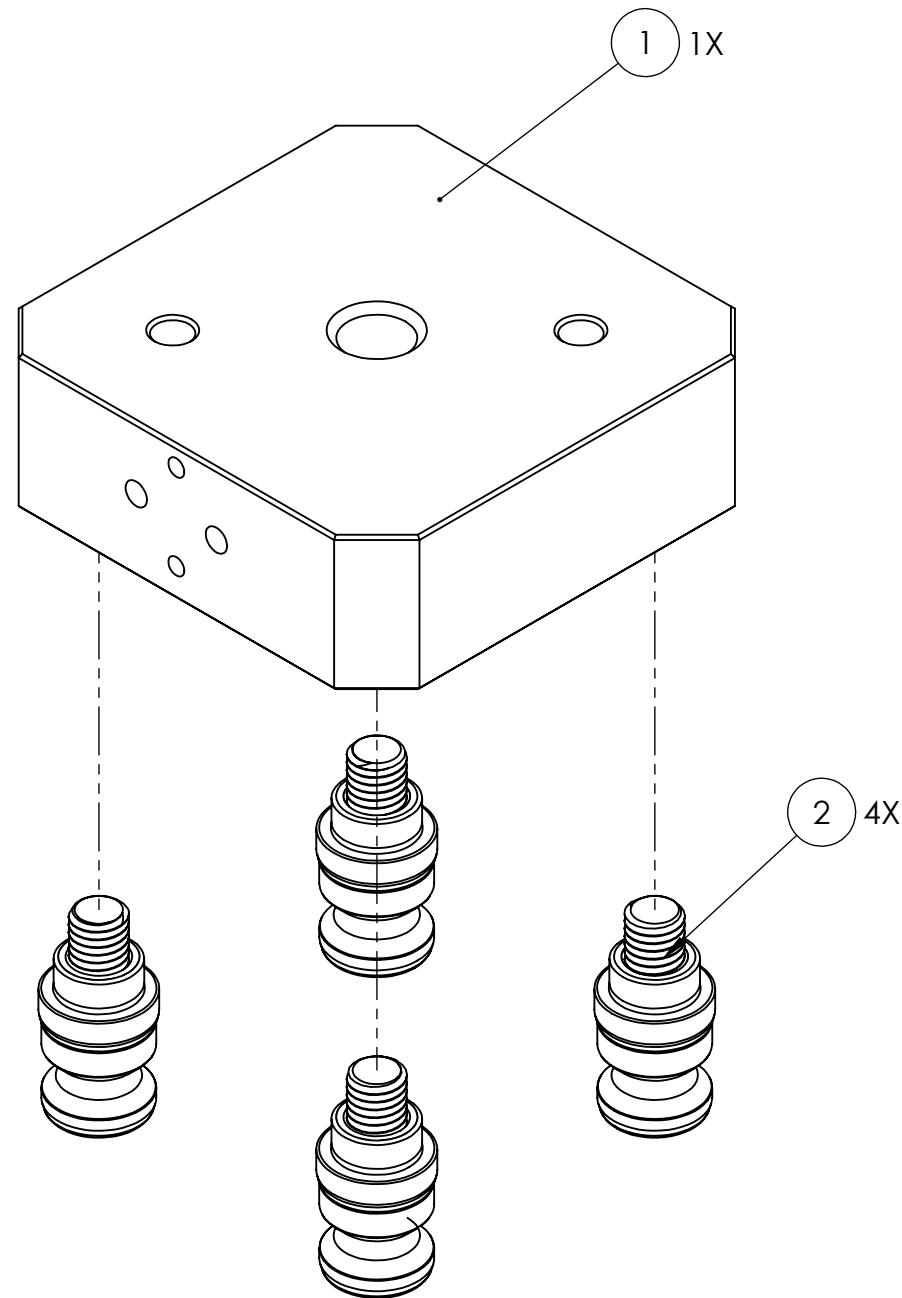

# A52-HTS

INCH				
WWW.5THAXIS.COM 7140 ENGINEER ROAD SAN DIEGO, CA 92111 P (858) 505-0432				
THIRD ANGLE PROJECTION		DESCRIPTION	TOOL SETTER QUICK CHANGE	
SIZE	PART NO.	A52-HTS		REV
B				A
DO NOT SCALE DRAWING		SCALE 1:1	WEIGHT:	SHEET 1 OF 2

# A52-HTS

ITEM NO.	PART NUMBER	DESCRIPTION	QTY.
1	A52-HTS-1	ADAPTER	1
2	PS16F	52mm PULL STUD	4

<b>INCH</b>			
WWW.5THAXIS.COM 7140 ENGINEER ROAD SAN DIEGO, CA 92111 P (858) 505-0432			
THIRD ANGLE PROJECTION		DESCRIPTION <b>TOOL SETTER QUICK CHANGE</b>	
SIZE <b>B</b>	PART NO. <b>A52-HTS</b>	REV <b>A</b>	
DO NOT SCALE DRAWING		SCALE 1:1	WEIGHT:
		SHEET 2 OF 2	