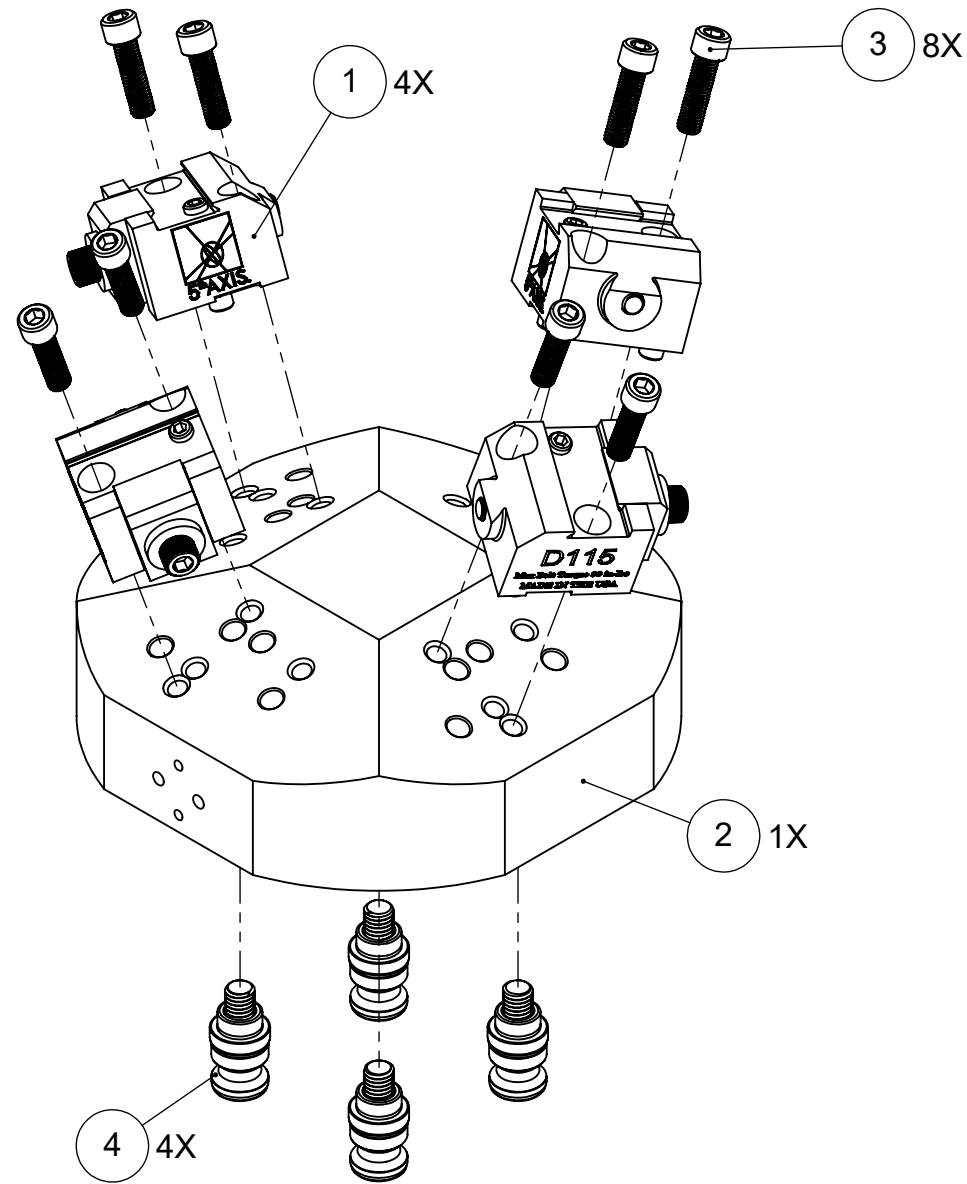

D

D

A52-P4D115

ITEM NO.	PART NUMBER	DESCRIPTION	QTY.
1	D115	DOVETAIL FIXTURE	4
2	AU-P4D115-1	UNIVERSAL P4D115 BASE	1
3	-	SOCKET HEAD SCREW, 1/4"-28x1-7/8"	8
4	PS16F	52mm PULL STUD	4
FOR REFERENCE ONLY - NOT FOR RESALE			

B

B

A

A

INCH			
WWW.5THAXIS.COM		DESCRIPTION D115 FOUR POSITION DOVETAIL TOP TOOLING	
7140 ENGINEER ROAD SAN DIEGO, CA 92111 P (858) 505-0432			
THIRD ANGLE PROJECTION		SIZE B	PART NO. A52-P4D115
		DO NOT SCALE DRAWING	SCALE 1:2
		WEIGHT:	SHEET 2 OF 2
			REV B