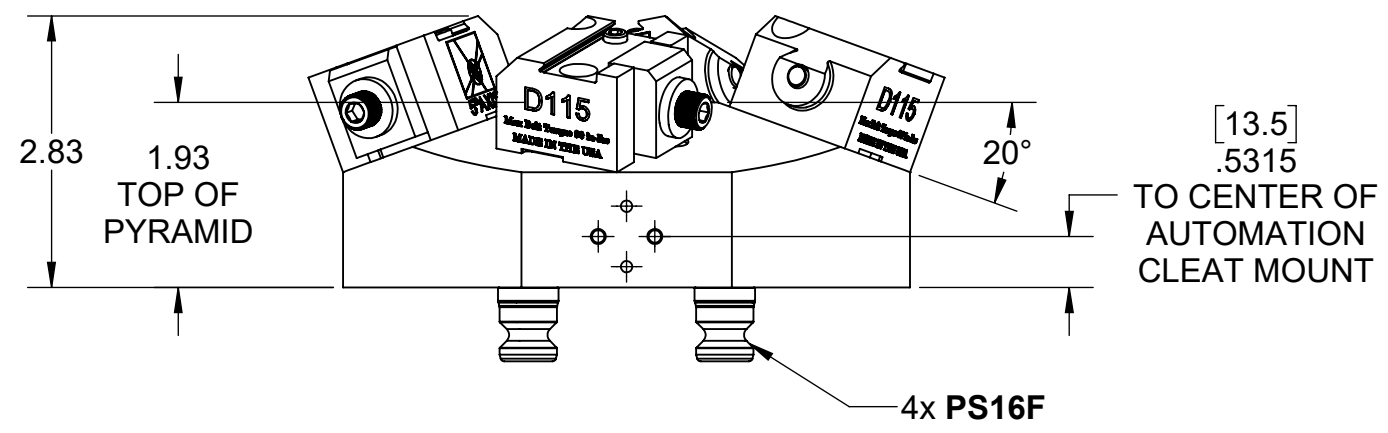

A52-P4D115

INCH				
WWW.5THAXIS.COM 7140 ENGINEER ROAD SAN DIEGO, CA 92111 P (858) 505-0432				
THIRD ANGLE PROJECTION		DESCRIPTION	D115 FOUR POSITION DOVETAIL TOP TOOLING	
SIZE	PART NO.	A52-P4D115		REV
B				B
DO NOT SCALE DRAWING		SCALE 1:2	WEIGHT:	SHEET 1 OF 2