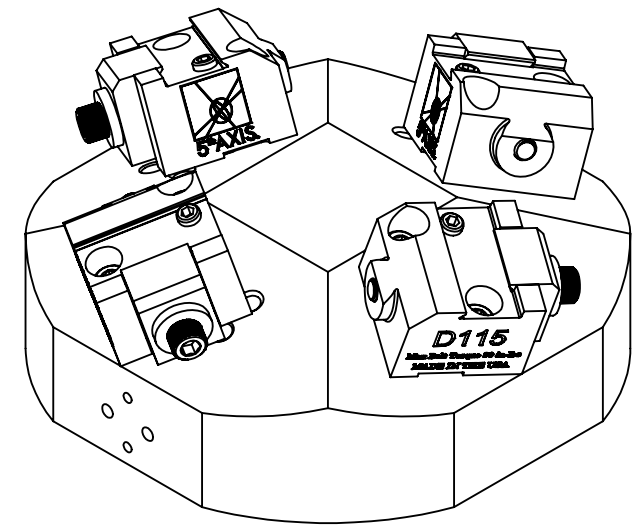

A52-P4D115

INCH				
WWW.5THAXIS.COM 7140 ENGINEER ROAD SAN DIEGO, CA 92111 P (858) 505-0432				
THIRD ANGLE PROJECTION		DESCRIPTION	D115 FOUR POSITION DOVETAIL TOP TOOLING	
SIZE	PART NO.	A52-P4D115		REV
B				B
DO NOT SCALE DRAWING		SCALE 1:2	WEIGHT:	SHEET 1 OF 2

D

D

A52-P4D115

ITEM NO.	PART NUMBER	DESCRIPTION	QTY.
1	D115	DOVETAIL FIXTURE	4
2	AU-P4D115-1	UNIVERSAL P4D115 BASE	1
3	-	SOCKET HEAD SCREW, 1/4"-28x1-7/8"	8
4	PS16F	52mm PULL STUD	4
FOR REFERENCE ONLY - NOT FOR RESALE			

B

B

A

A

INCH			
WWW.5THAXIS.COM		DESCRIPTION D115 FOUR POSITION DOVETAIL TOP TOOLING	
7140 ENGINEER ROAD SAN DIEGO, CA 92111 P (858) 505-0432			
THIRD ANGLE PROJECTION		SIZE B	PART NO. A52-P4D115
		DO NOT SCALE DRAWING	SCALE 1:2
		WEIGHT:	SHEET 2 OF 2
			REV B