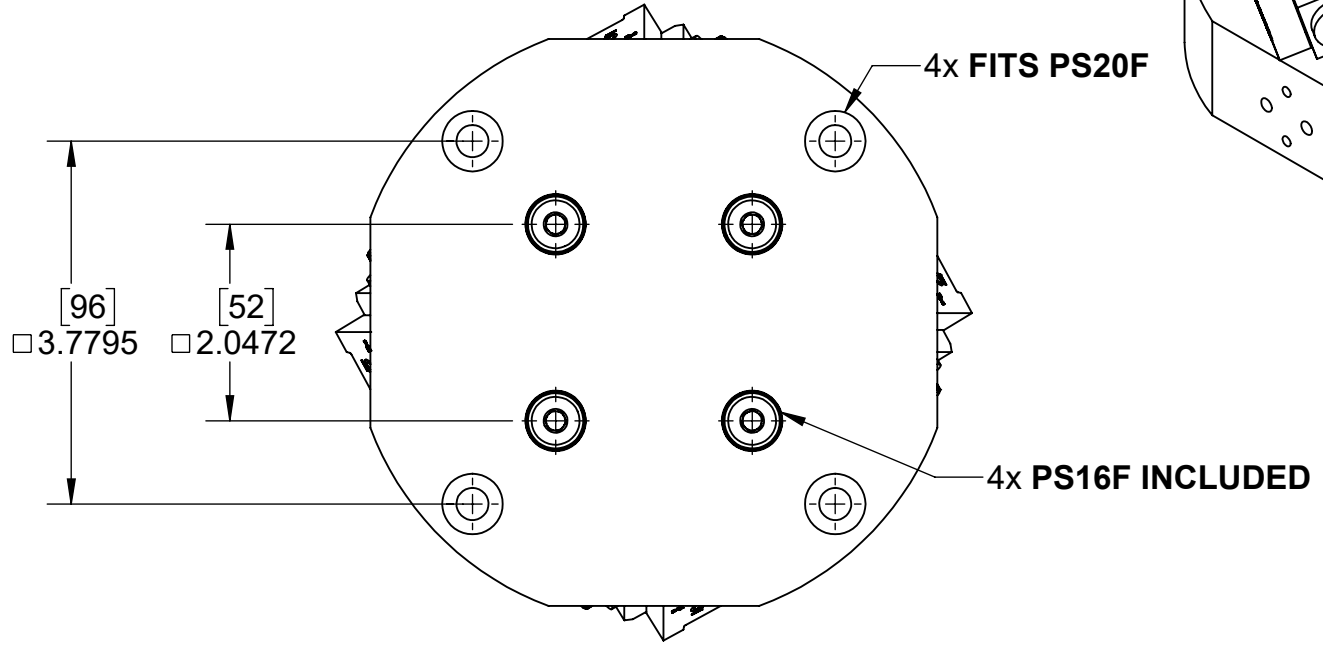

A52-P4D115

INCH				
WWW.5THAXIS.COM 7140 ENGINEER ROAD SAN DIEGO, CA 92111 P (858) 505-0432				
THIRD ANGLE PROJECTION		DESCRIPTION	D115 FOUR POSITION DOVETAIL TOP TOOLING	
SIZE	PART NO.	A52-P4D115		REV
B				B
DO NOT SCALE DRAWING		SCALE 1:2	WEIGHT:	SHEET 1 OF 2