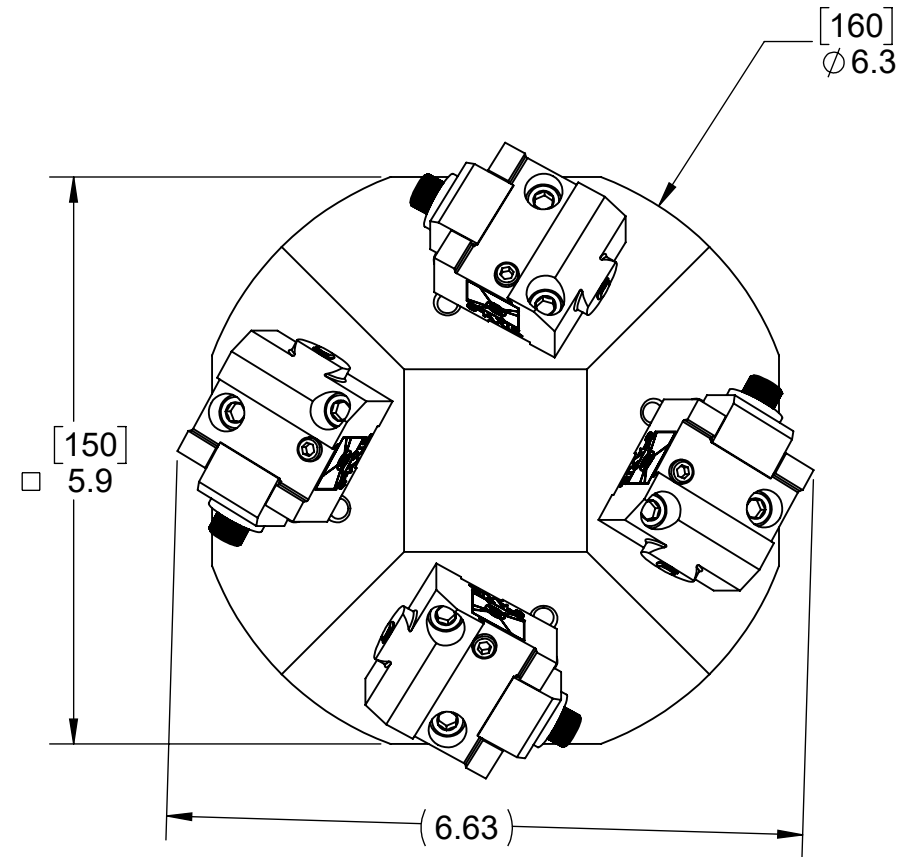

A52-P4D115

INCH				
WWW.5THAXIS.COM 7140 ENGINEER ROAD SAN DIEGO, CA 92111 P (858) 505-0432				
THIRD ANGLE PROJECTION		DESCRIPTION	D115 FOUR POSITION DOVETAIL TOP TOOLING	
SIZE	PART NO.	A52-P4D115		REV
B				B
DO NOT SCALE DRAWING		SCALE 1:2	WEIGHT:	SHEET 1 OF 2

D

D

A52-P4D115

ITEM NO.	PART NUMBER	DESCRIPTION	QTY.
1	D115	DOVETAIL FIXTURE	4
2	AU-P4D115-1	UNIVERSAL P4D115 BASE	1
3	-	SOCKET HEAD SCREW, 1/4"-28x1-7/8"	8
4	PS16F	52mm PULL STUD	4
FOR REFERENCE ONLY - NOT FOR RESALE			

B

B

A

A

INCH			
WWW.5THAXIS.COM		DESCRIPTION D115 FOUR POSITION DOVETAIL TOP TOOLING	
7140 ENGINEER ROAD SAN DIEGO, CA 92111 P (858) 505-0432			
THIRD ANGLE PROJECTION		SIZE B	PART NO. A52-P4D115
		DO NOT SCALE DRAWING	SCALE 1:2
		WEIGHT:	SHEET 2 OF 2
			REV B