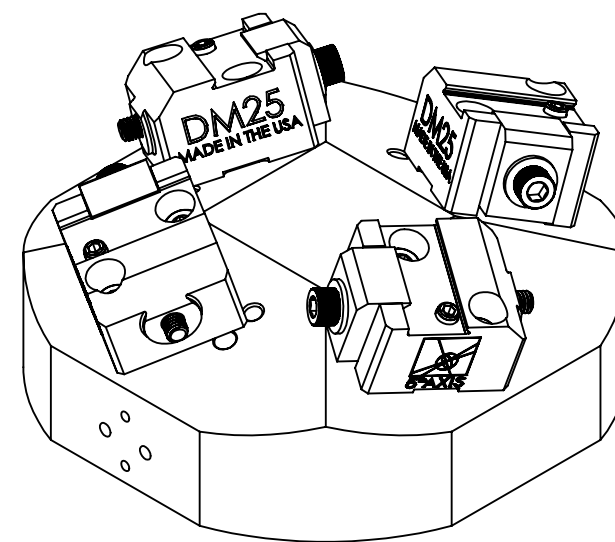

8

7

6

5

4

3

2

1

D

D

A52-P4DM25

C

C

B

B