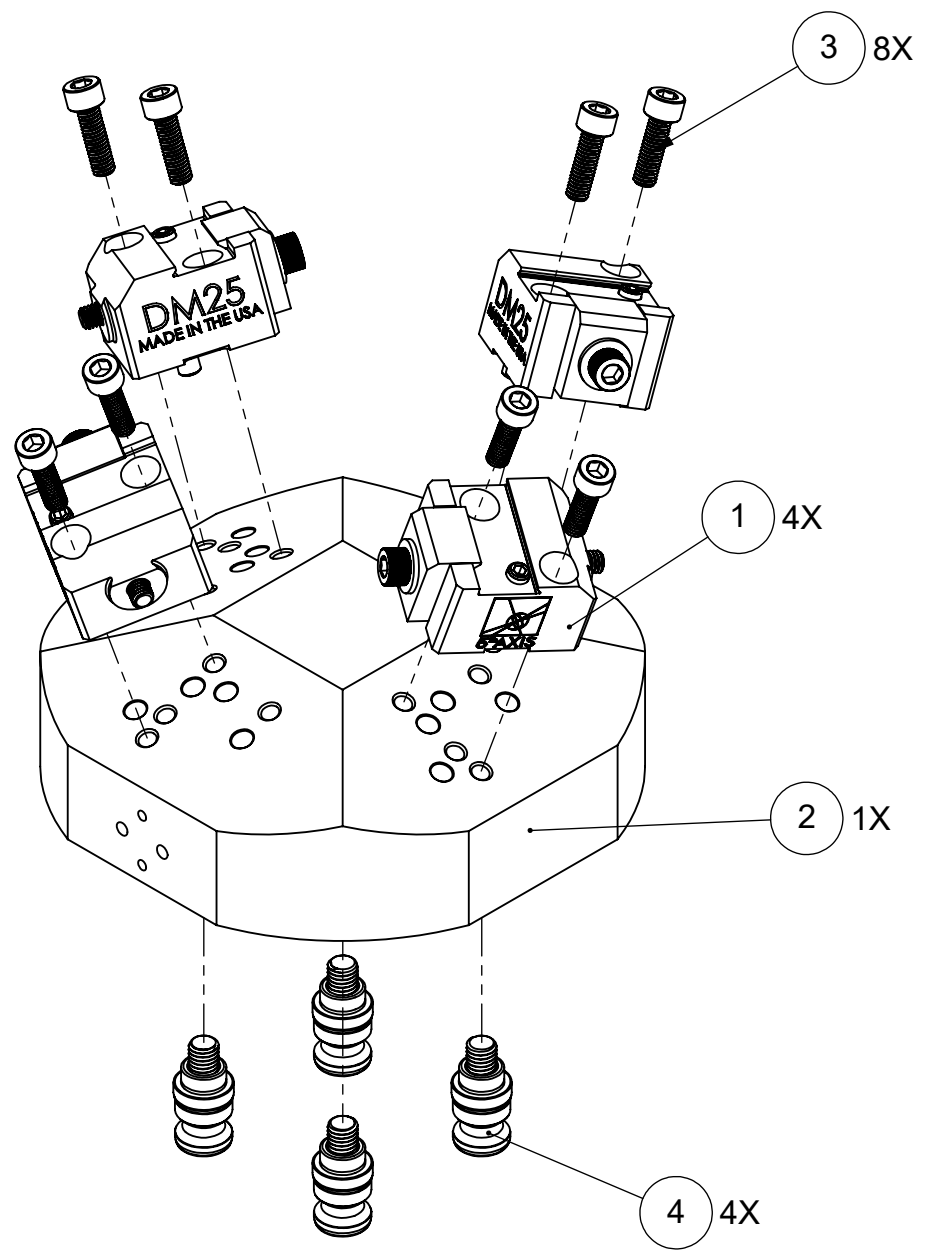

A52-P4DM25

ITEM NO.	PART NUMBER	DESCRIPTION	QTY.
1	DM25	DOVETAIL FIXTURE	4
2	AU-P4DM25-1	UNIVERSAL P4DM25 BASE	1
3	-	SOCKET HEAD CAP SCREW, M6x1x20mm	8
4	PS16F	52mm PULL STUD	4
FOR REFERENCE ONLY - NOT FOR RESALE			

MILLIMETER WWW.5THAXIS.COM 7140 ENGINEER ROAD SAN DIEGO, CA 92111 P (858) 505-0432			
	DESCRIPTION DM25 FOUR POSITION DOVETAIL TOP TOOLING		
THIRD ANGLE PROJECTION 	SIZE B	PART NO. A52-P4DM25	REV B
DO NOT SCALE DRAWING		SCALE 1:2	WEIGHT:
		SHEET 2 OF 2	