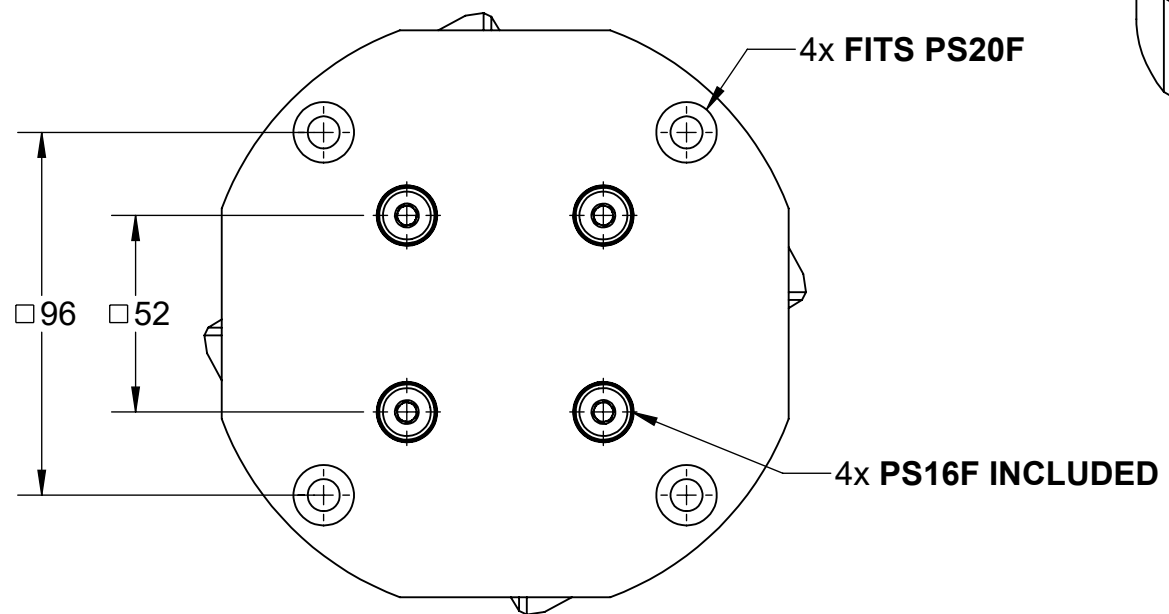

8

7

6

5

4

3

2

1

D

D

A52-P4DM25

C

C

B

B