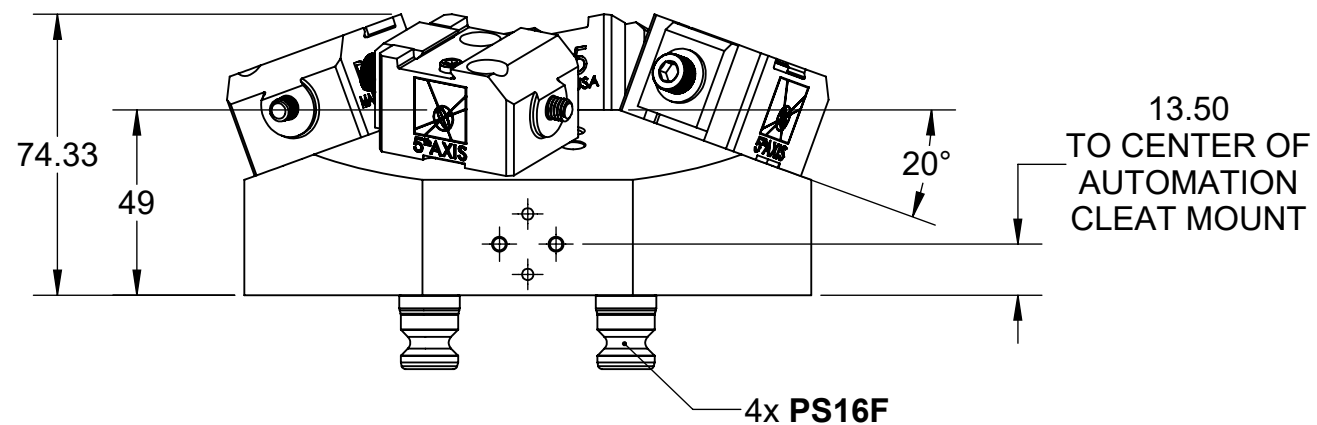

A

A

MILLIMETER				
WWW.5THAXIS.COM 7140 ENGINEER ROAD SAN DIEGO, CA 92111 P (858) 505-0432				
THIRD ANGLE PROJECTION		DESCRIPTION	DM25 FOUR POSITION DOVETAIL TOP TOOLING	
SIZE	PART NO.	A52-P4DM25		REV
B				B
DO NOT SCALE DRAWING		SCALE 1:2	WEIGHT:	SHEET 1 OF 2

8

7

6

5

4

3

2

1