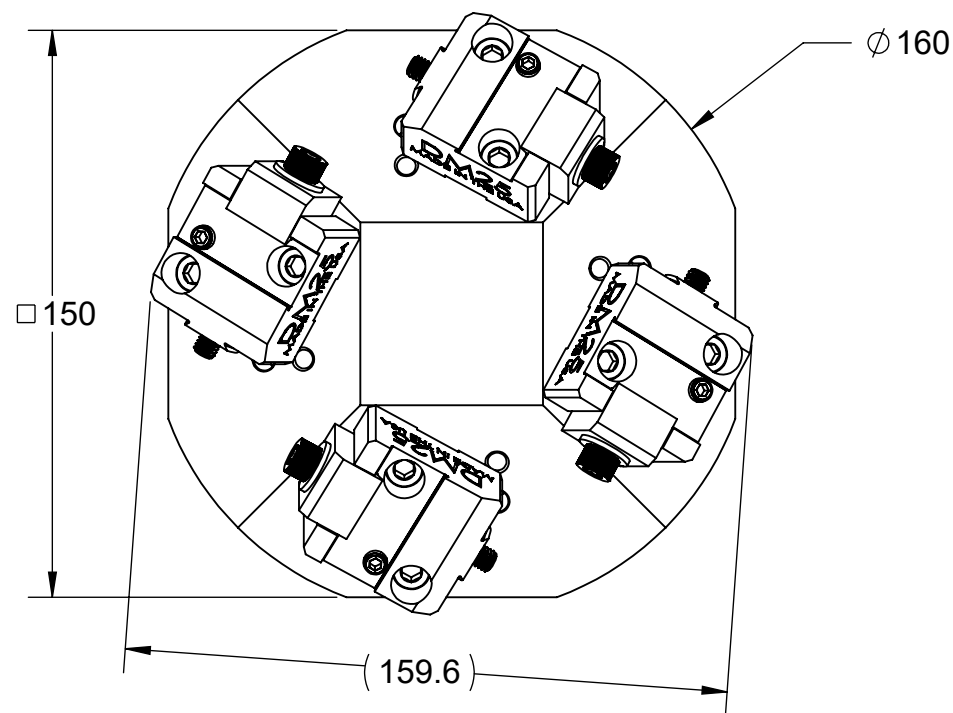

8

7

6

5

4

3

2

1

D

D

A52-P4DM25

C

C

B

B