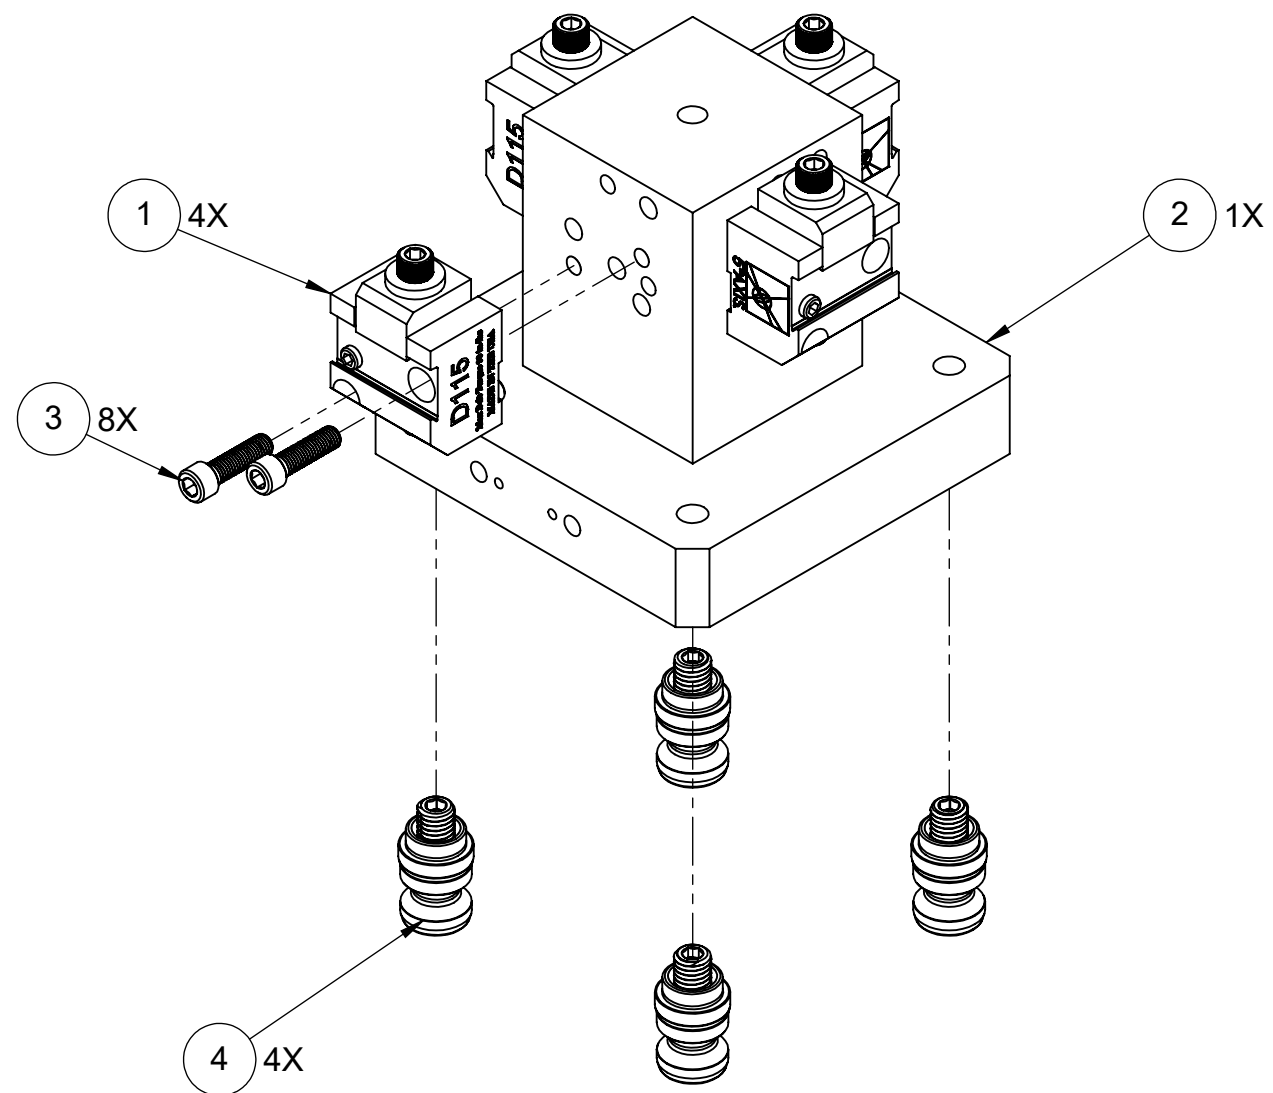

A96-D115T41F

INCH				
WWW.5THAXIS.COM 7140 ENGINEER ROAD SAN DIEGO, CA 92111 P (858) 505-0432				
THIRD ANGLE PROJECTION		DESCRIPTION	D115 DOVETAIL MINI TOMBSTONE TOP TOOLING	
SIZE	PART NO.	REV		
B	A96-D115T41F	B		
DO NOT SCALE DRAWING		SCALE 1:2	WEIGHT:	SHEET 1 OF 2

A96-D115T41F

ITEM NO.	PART NUMBER	DESCRIPTION	QTY.
1	D115	DOVETAIL FIXTURE	4
2	A96-D115T4-1	ADAPTER	1
3	-	SOCKET HEAD SCREW, 1/4"-28x1-7/8"	8
4	PS20F	96mm PULL STUD	4
FOR REFERENCE ONLY - NOT FOR RESALE			

INCH			
WWW.5THAXIS.COM		DESCRIPTION D115 DOVETAIL MINI TOMBSTONE TOP TOOLING	
7140 ENGINEER ROAD SAN DIEGO, CA 92111 P (858) 505-0432		SIZE B	PART NO. A96-D115T41F
THIRD ANGLE PROJECTION 		DO NOT SCALE DRAWING	SCALE 1:2
		WEIGHT:	SHEET 2 OF 2
			REV B