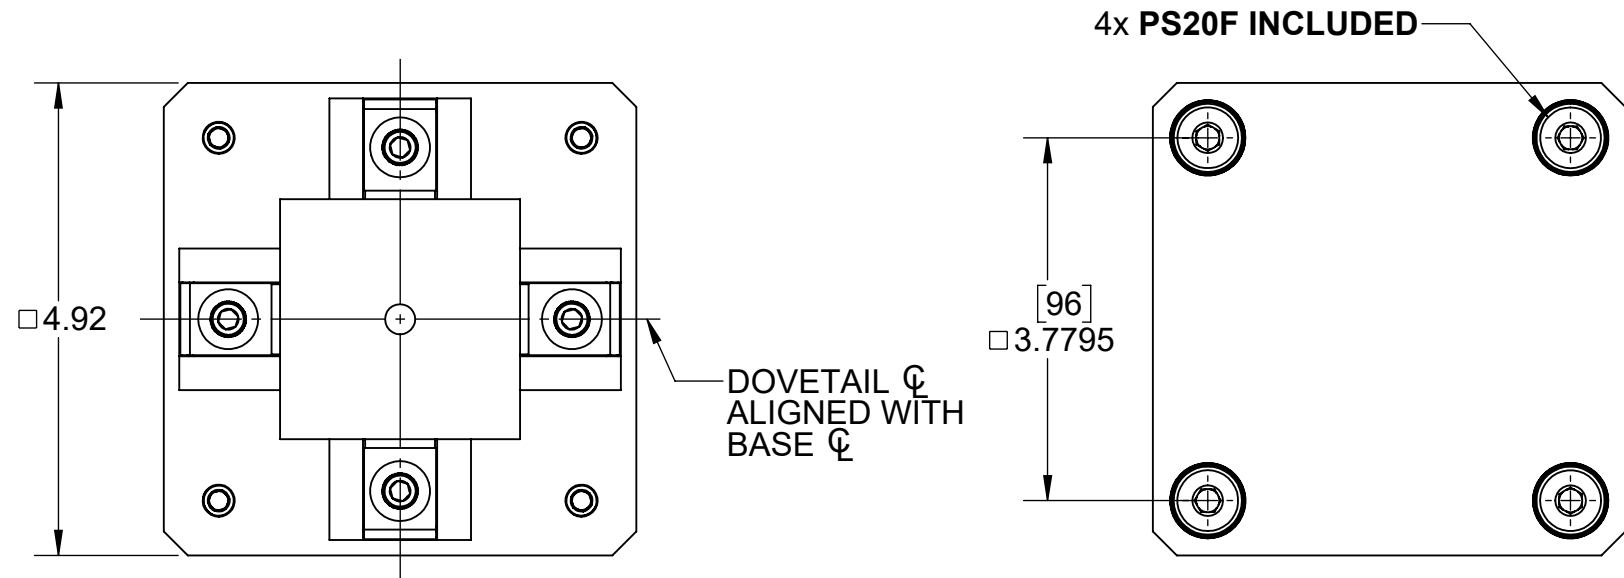

A96-D115T41F

INCH				
WWW.5THAXIS.COM 7140 ENGINEER ROAD SAN DIEGO, CA 92111 P (858) 505-0432				
THIRD ANGLE PROJECTION		DESCRIPTION	D115 DOVETAIL MINI TOMBSTONE TOP TOOLING	
SIZE	PART NO.	REV		
B	A96-D115T41F	B		
DO NOT SCALE DRAWING		SCALE 1:2	WEIGHT:	SHEET 1 OF 2

A96-D115T41F

ITEM NO.	PART NUMBER	DESCRIPTION	QTY.
1	D115	DOVETAIL FIXTURE	4
2	A96-D115T4-1	ADAPTER	1
3	-	SOCKET HEAD SCREW, 1/4"-28x1-7/8"	8
4	PS20F	96mm PULL STUD	4
FOR REFERENCE ONLY - NOT FOR RESALE			

INCH			
WWW.5THAXIS.COM		DESCRIPTION D115 DOVETAIL MINI TOMBSTONE TOP TOOLING	
7140 ENGINEER ROAD SAN DIEGO, CA 92111 P (858) 505-0432		SIZE B	PART NO. A96-D115T41F
THIRD ANGLE PROJECTION 		DO NOT SCALE DRAWING	SCALE 1:2
		WEIGHT:	SHEET 2 OF 2
			REV B