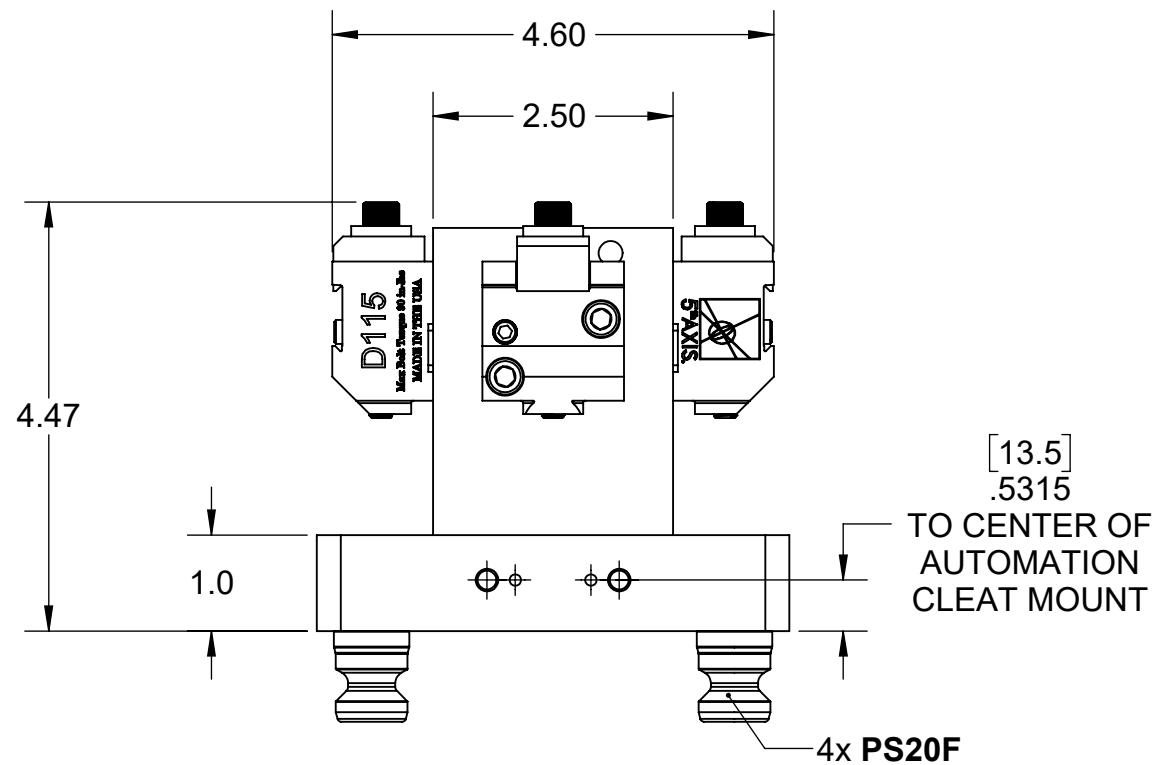

A96-D115T41F

INCH				
WWW.5THAXIS.COM 7140 ENGINEER ROAD SAN DIEGO, CA 92111 P (858) 505-0432				
THIRD ANGLE PROJECTION		DESCRIPTION	D115 DOVETAIL MINI TOMBSTONE TOP TOOLING	
SIZE	PART NO.	REV		
B	A96-D115T41F	B		
DO NOT SCALE DRAWING		SCALE 1:2	WEIGHT:	SHEET 1 OF 2

A96-D115T41F

ITEM NO.	PART NUMBER	DESCRIPTION	QTY.
1	D115	DOVETAIL FIXTURE	4
2	A96-D115T4-1	ADAPTER	1
3	-	SOCKET HEAD SCREW, 1/4"-28x1-7/8"	8
4	PS20F	96mm PULL STUD	4
FOR REFERENCE ONLY - NOT FOR RESALE			

INCH			
WWW.5THAXIS.COM		DESCRIPTION D115 DOVETAIL MINI TOMBSTONE TOP TOOLING	
7140 ENGINEER ROAD SAN DIEGO, CA 92111 P (858) 505-0432		SIZE B	PART NO. A96-D115T41F
THIRD ANGLE PROJECTION 		DO NOT SCALE DRAWING	SCALE 1:2
		WEIGHT:	SHEET 2 OF 2
			REV B