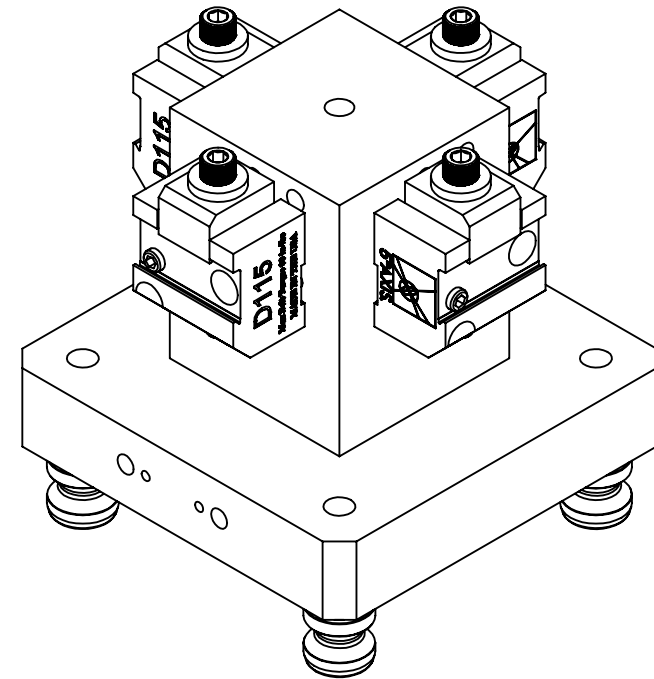

A96-D115T41F

INCH				
WWW.5THAXIS.COM 7140 ENGINEER ROAD SAN DIEGO, CA 92111 P (858) 505-0432				
THIRD ANGLE PROJECTION		DESCRIPTION	D115 DOVETAIL MINI TOMBSTONE TOP TOOLING	
SIZE	PART NO.	REV		
B	A96-D115T41F	B		
DO NOT SCALE DRAWING		SCALE 1:2	WEIGHT:	SHEET 1 OF 2

A96-D115T41F

ITEM NO.	PART NUMBER	DESCRIPTION	QTY.
1	D115	DOVETAIL FIXTURE	4
2	A96-D115T4-1	ADAPTER	1
3	-	SOCKET HEAD SCREW, 1/4"-28x1-7/8"	8
4	PS20F	96mm PULL STUD	4
FOR REFERENCE ONLY - NOT FOR RESALE			

INCH			
WWW.5THAXIS.COM		DESCRIPTION D115 DOVETAIL MINI TOMBSTONE TOP TOOLING	
7140 ENGINEER ROAD SAN DIEGO, CA 92111 P (858) 505-0432		SIZE B	PART NO. A96-D115T41F
THIRD ANGLE PROJECTION 		DO NOT SCALE DRAWING	SCALE 1:2
		WEIGHT:	SHEET 2 OF 2
			REV B