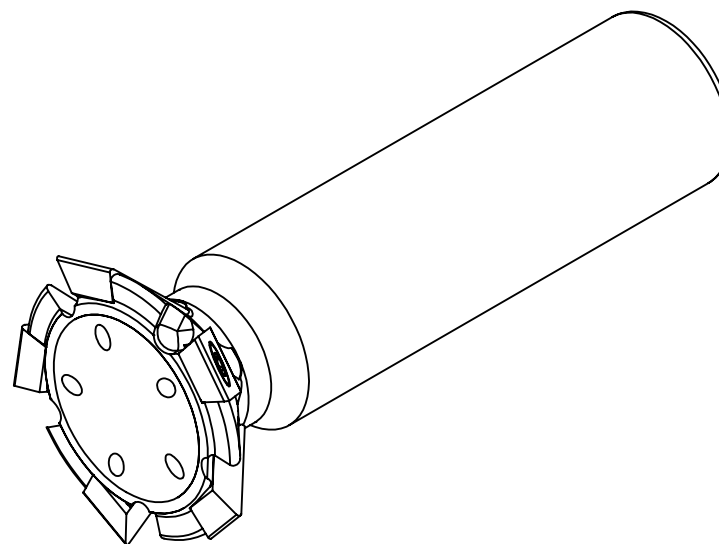

8

7

6

5

4

3

2

1

D

D

DC1750-I

C

C

B

B