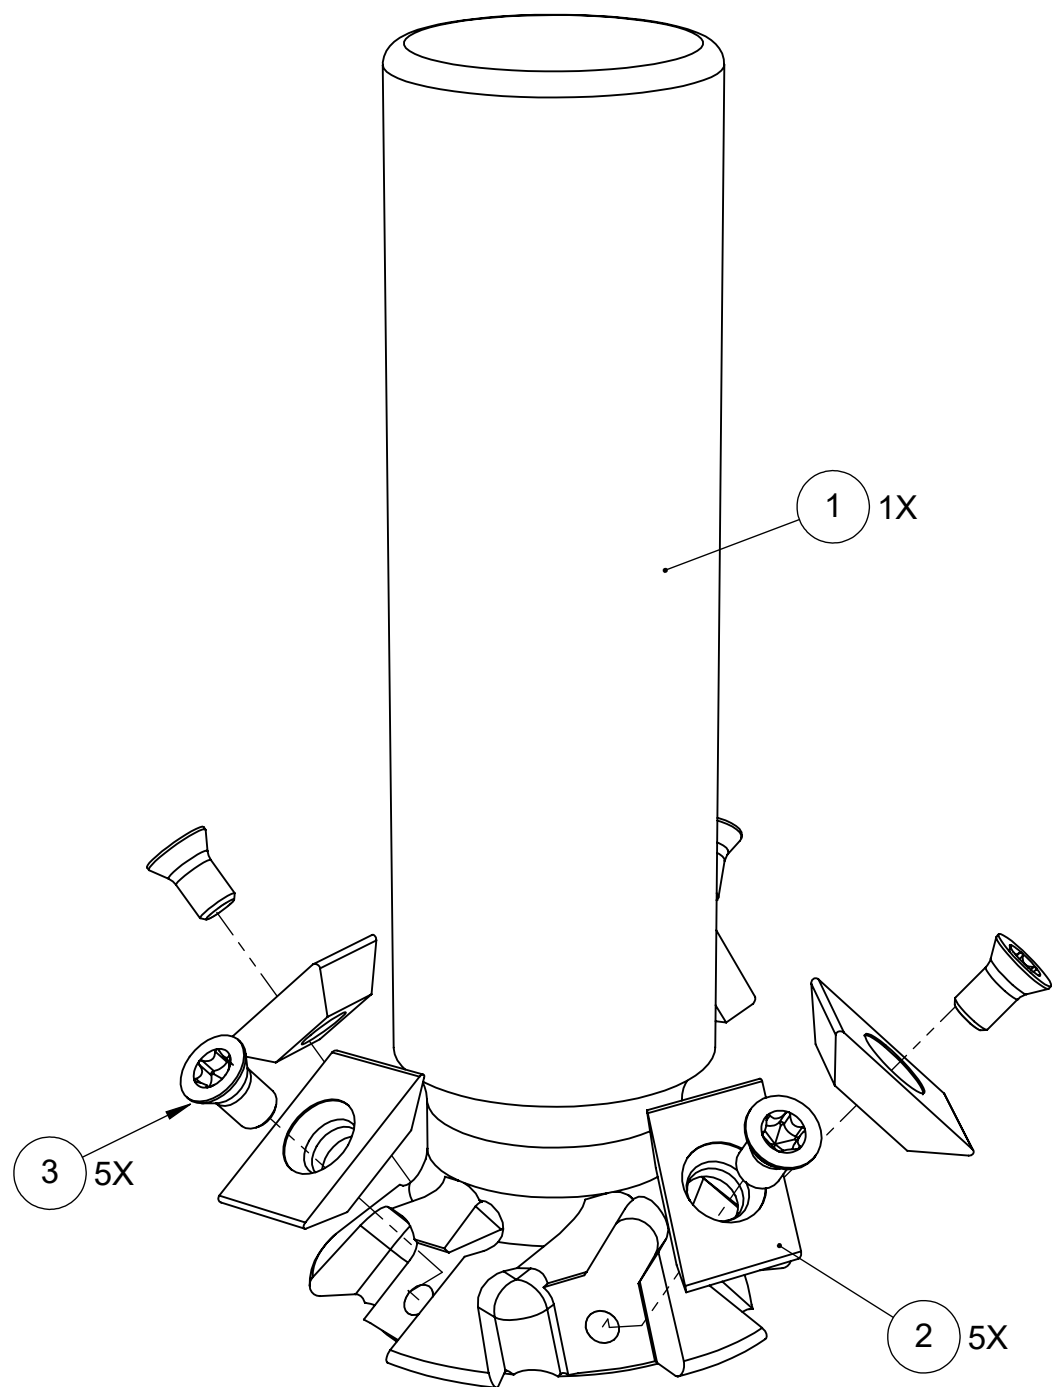

A

ITEM NO.	PART NUMBER	DESCRIPTION	QTY.
1	DC1750-45B	DOVETAIL CUTTER BODY	1
2	DC1750-B	DOVETAIL CUTTER INSERT	5
3	DC1750-S	DOVETAIL CUTTER SCREW	5

MILLIMETER			
WWW.5THAXIS.COM 7140 ENGINEER ROAD SAN DIEGO, CA 92111 P (858) 505-0432			
THIRD ANGLE PROJECTION			
DESCRIPTION	45° DOVETAIL CUTTER WITH INSERTS		
SIZE	PART NO.	REV	
B	DC1750-I	B	
DO NOT SCALE DRAWING	SCALE 2:1	WEIGHT:	SHEET 2 OF 2