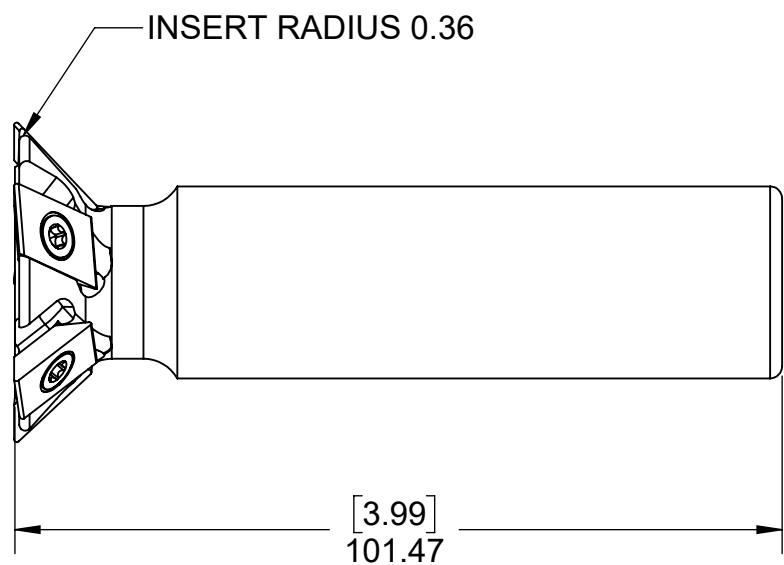

8

7

6

5

4

3

2

1

D

D

DC1750-I

C

C

B

B