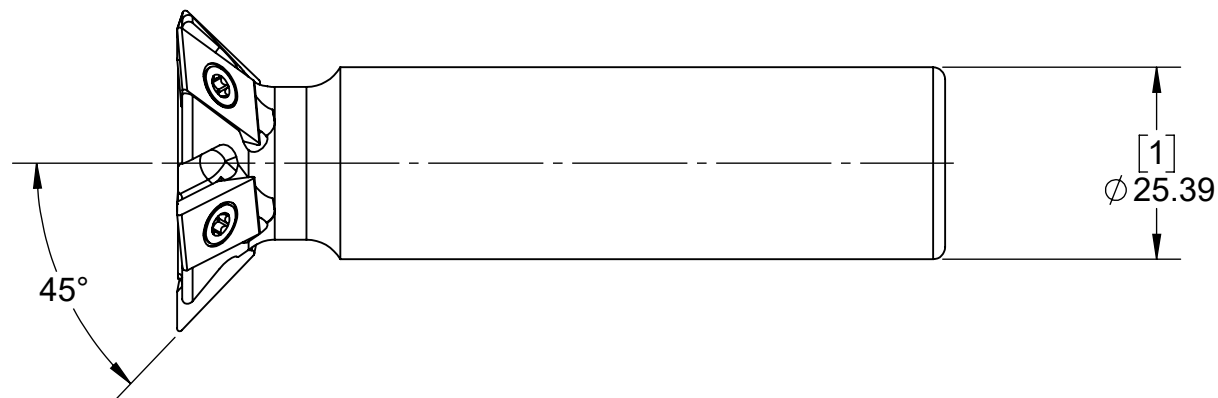

A

A

MILLIMETER				
WWW.5THAXIS.COM 7140 ENGINEER ROAD SAN DIEGO, CA 92111 P (858) 505-0432				
THIRD ANGLE PROJECTION		DESCRIPTION	45° DOVETAIL CUTTER WITH INSERTS	
SIZE	PART NO.	REV		
B	DC1750-I	B		
DO NOT SCALE DRAWING		SCALE 1:1	WEIGHT:	SHEET 1 OF 2

8

7

6

5

4

3

2

1