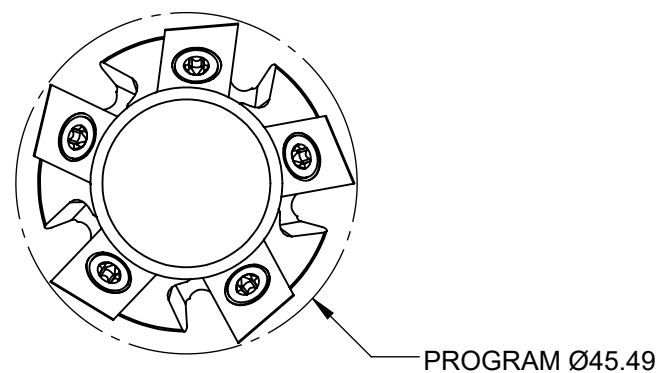

8

7

6

5

4

3

2

1

D

D

DC1750-I

C

C

B

B