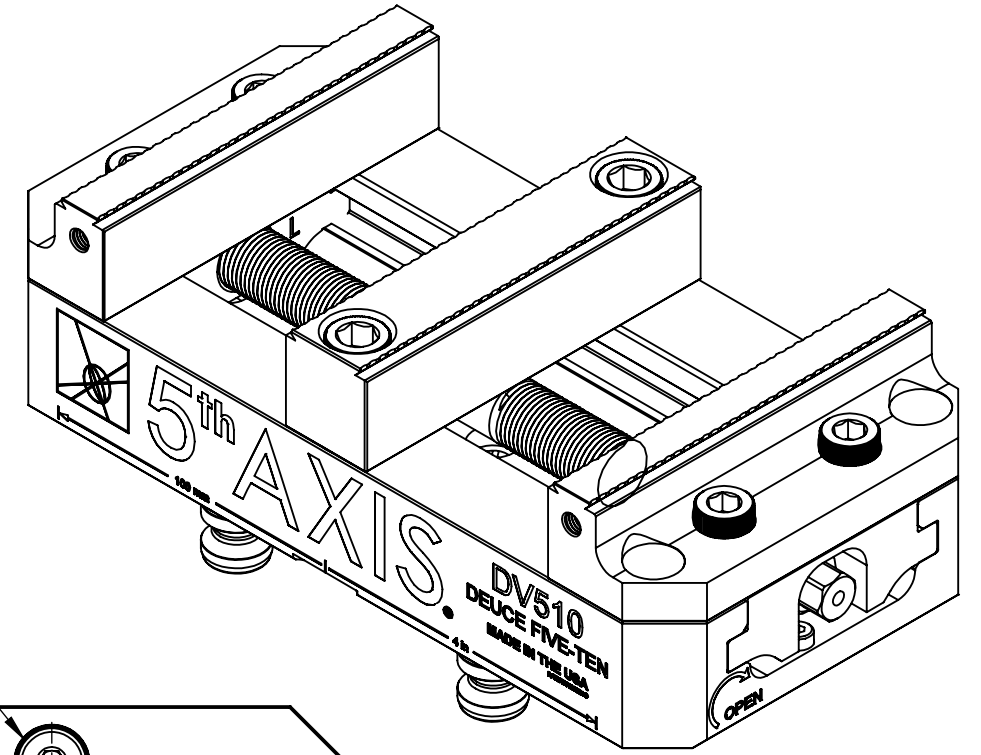

R96-DV510-J4

MILLIMETER WWW.5THAXIS.COM 7140 ENGINEER ROAD SAN DIEGO, CA 92111 P (858) 505-0432			
	DESCRIPTION LARGE DOUBLE STATION VISE TOP TOOLING		
THIRD ANGLE PROJECTION 	SIZE B	PART NO. R96-DV510-J4	REV B
DO NOT SCALE DRAWING		SCALE 1:2	WEIGHT: 9.57 kg
			SHEET 1 OF 2

R96-DV510-J4

ITEM NO.	PART NUMBER	DESCRIPTION	QTY.
1	DV510-J4	DOUBLE STATION VISE	1
2	PS20F	96mm PULL STUD	4
FOR REFERENCE ONLY - NOT FOR RESALE			

MILLIMETER				
WWW.5THAXIS.COM		DESCRIPTION LARGE DOUBLE STATION VISE TOP TOOLING		
7140 ENGINEER ROAD SAN DIEGO, CA 92111 P (858) 505-0432				
THIRD ANGLE PROJECTION 		SIZE B	PART NO. R96-DV510-J4	REV B
DO NOT SCALE DRAWING		SCALE 1:2	WEIGHT: 9.57 kg	SHEET 2 OF 2