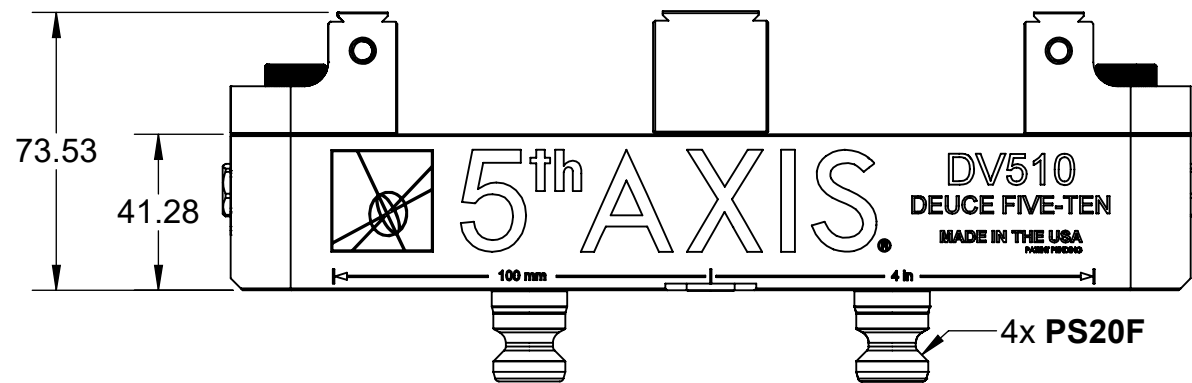

R96-DV510-J4

MILLIMETER WWW.5THAXIS.COM 7140 ENGINEER ROAD SAN DIEGO, CA 92111 P (858) 505-0432			
	DESCRIPTION LARGE DOUBLE STATION VISE TOP TOOLING		
THIRD ANGLE PROJECTION 	SIZE B	PART NO. R96-DV510-J4	REV B
DO NOT SCALE DRAWING		SCALE 1:2	WEIGHT: 9.57 kg
			SHEET 1 OF 2

R96-DV510-J4

ITEM NO.	PART NUMBER	DESCRIPTION	QTY.
1	DV510-J4	DOUBLE STATION VISE	1
2	PS20F	96mm PULL STUD	4
FOR REFERENCE ONLY - NOT FOR RESALE			

MILLIMETER				
WWW.5THAXIS.COM		DESCRIPTION LARGE DOUBLE STATION VISE TOP TOOLING		
7140 ENGINEER ROAD SAN DIEGO, CA 92111 P (858) 505-0432				
THIRD ANGLE PROJECTION 		SIZE B	PART NO. R96-DV510-J4	REV B
DO NOT SCALE DRAWING		SCALE 1:2	WEIGHT: 9.57 kg	SHEET 2 OF 2