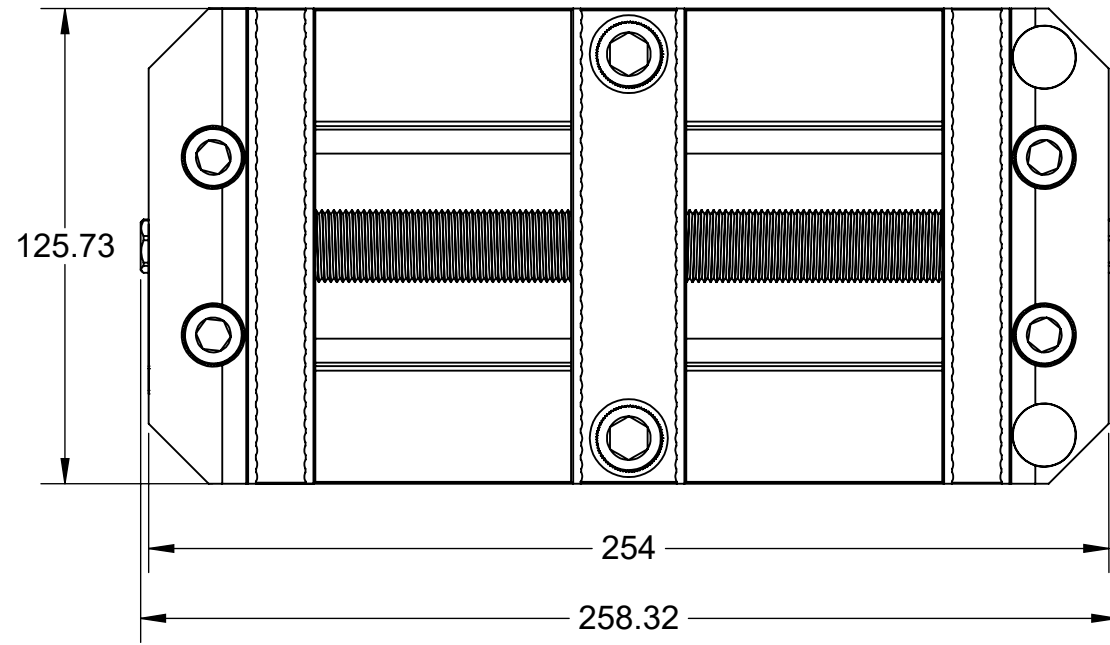

R96-DV510-J4

MILLIMETER WWW.5THAXIS.COM 7140 ENGINEER ROAD SAN DIEGO, CA 92111 P (858) 505-0432			
	DESCRIPTION LARGE DOUBLE STATION VISE TOP TOOLING		
THIRD ANGLE PROJECTION 	SIZE B	PART NO. R96-DV510-J4	REV B
DO NOT SCALE DRAWING		SCALE 1:2	WEIGHT: 9.57 kg
			SHEET 1 OF 2

R96-DV510-J4

ITEM NO.	PART NUMBER	DESCRIPTION	QTY.
1	DV510-J4	DOUBLE STATION VISE	1
2	PS20F	96mm PULL STUD	4
FOR REFERENCE ONLY - NOT FOR RESALE			

MILLIMETER				
WWW.5THAXIS.COM		DESCRIPTION LARGE DOUBLE STATION VISE TOP TOOLING		
7140 ENGINEER ROAD SAN DIEGO, CA 92111 P (858) 505-0432				
THIRD ANGLE PROJECTION 		SIZE B	PART NO. R96-DV510-J4	REV B
DO NOT SCALE DRAWING		SCALE 1:2	WEIGHT: 9.57 kg	SHEET 2 OF 2