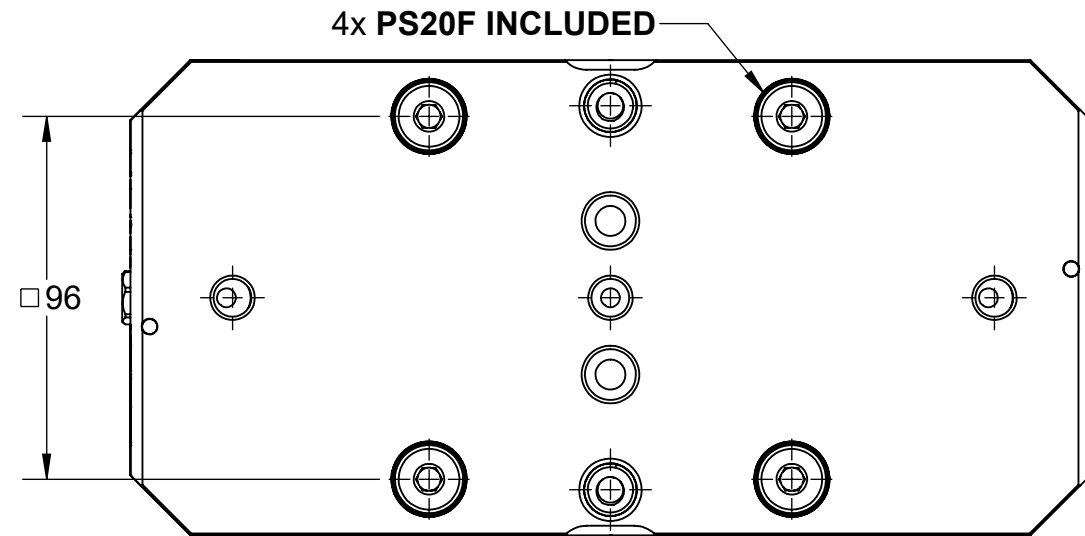

R96-DV510-J4

MILLIMETER WWW.5THAXIS.COM 7140 ENGINEER ROAD SAN DIEGO, CA 92111 P (858) 505-0432			
	DESCRIPTION LARGE DOUBLE STATION VISE TOP TOOLING		
THIRD ANGLE PROJECTION 	SIZE B	PART NO. R96-DV510-J4	REV B
DO NOT SCALE DRAWING		SCALE 1:2	WEIGHT: 9.57 kg
			SHEET 1 OF 2

R96-DV510-J4

ITEM NO.	PART NUMBER	DESCRIPTION	QTY.
1	DV510-J4	DOUBLE STATION VISE	1
2	PS20F	96mm PULL STUD	4
FOR REFERENCE ONLY - NOT FOR RESALE			

MILLIMETER				
WWW.5THAXIS.COM		DESCRIPTION LARGE DOUBLE STATION VISE TOP TOOLING		
7140 ENGINEER ROAD SAN DIEGO, CA 92111 P (858) 505-0432				
THIRD ANGLE PROJECTION 		SIZE B	PART NO. R96-DV510-J4	REV B
DO NOT SCALE DRAWING		SCALE 1:2	WEIGHT: 9.57 kg	SHEET 2 OF 2