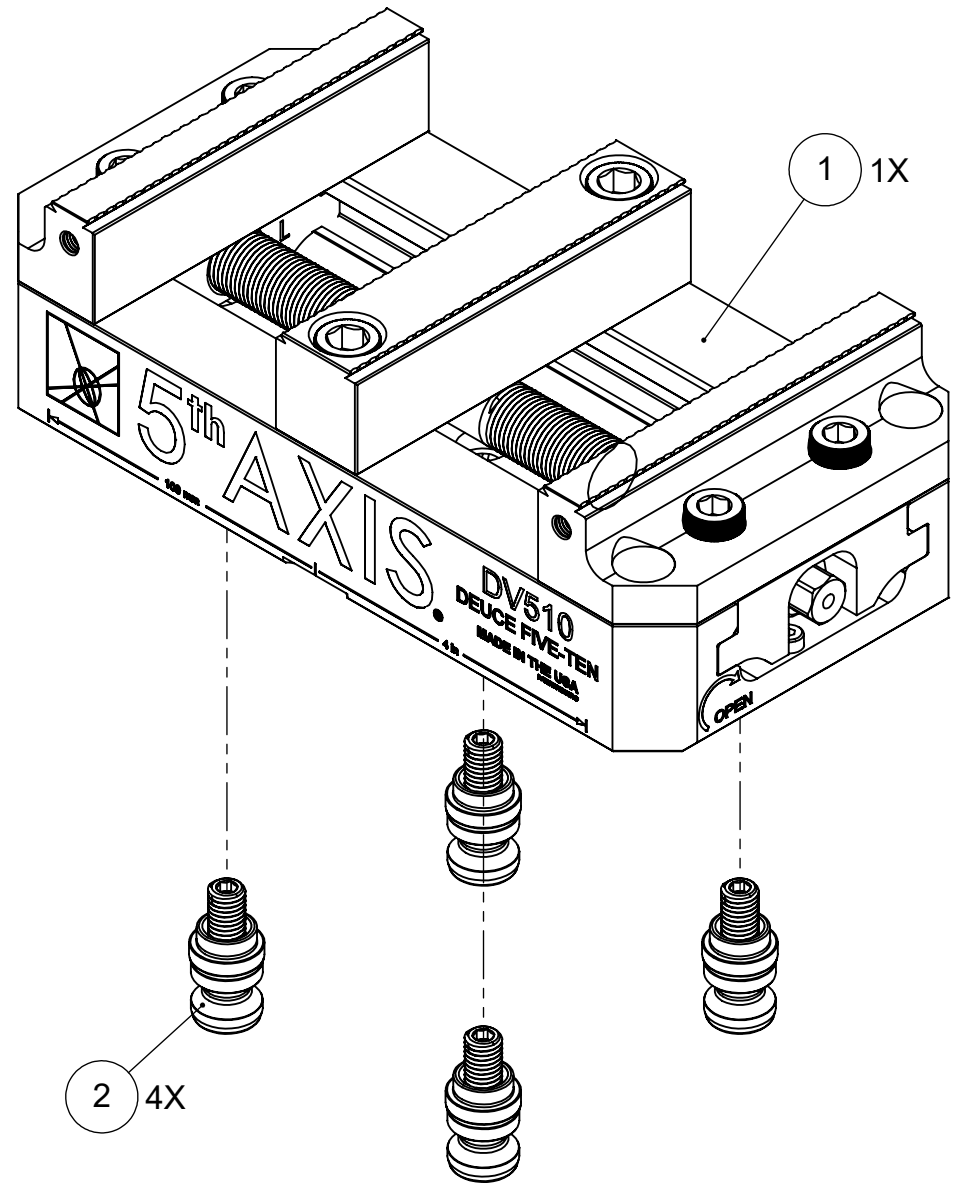

R96-DV510-J4

MILLIMETER WWW.5THAXIS.COM 7140 ENGINEER ROAD SAN DIEGO, CA 92111 P (858) 505-0432			
	DESCRIPTION LARGE DOUBLE STATION VISE TOP TOOLING		
THIRD ANGLE PROJECTION 	SIZE B	PART NO. R96-DV510-J4	REV B
DO NOT SCALE DRAWING		SCALE 1:2	WEIGHT: 9.57 kg
			SHEET 1 OF 2

R96-DV510-J4

ITEM NO.	PART NUMBER	DESCRIPTION	QTY.
1	DV510-J4	DOUBLE STATION VISE	1
2	PS20F	96mm PULL STUD	4
FOR REFERENCE ONLY - NOT FOR RESALE			

MILLIMETER				
WWW.5THAXIS.COM		DESCRIPTION LARGE DOUBLE STATION VISE TOP TOOLING		
7140 ENGINEER ROAD SAN DIEGO, CA 92111 P (858) 505-0432				
THIRD ANGLE PROJECTION 		SIZE B	PART NO. R96-DV510-J4	REV B
DO NOT SCALE DRAWING		SCALE 1:2	WEIGHT: 9.57 kg	SHEET 2 OF 2