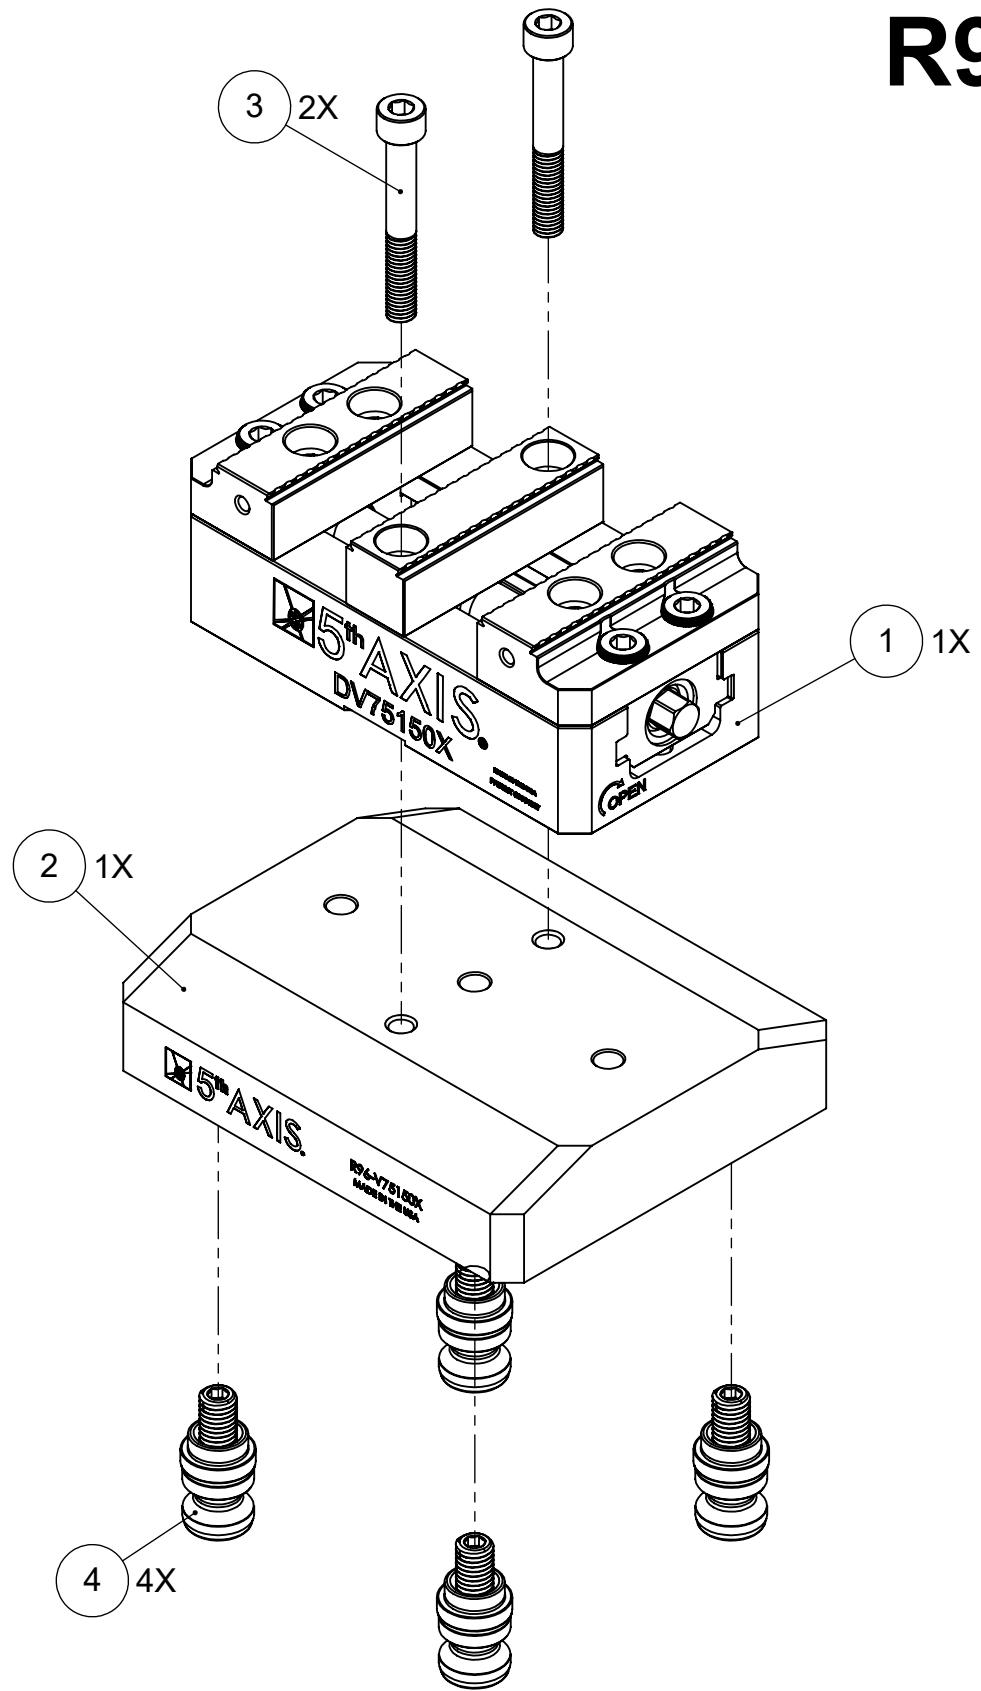

A

A

MILLIMETER				
WWW.5THAXIS.COM 7140 ENGINEER ROAD SAN DIEGO, CA 92111 P (858) 505-0432				
THIRD ANGLE PROJECTION		DESCRIPTION	DOUBLE STATION VISE TOP TOOLING	
SIZE	PART NO.	R96-DV75150X-J1		REV
B				B
DO NOT SCALE DRAWING		SCALE 1:2	WEIGHT:	SHEET 1 OF 2

R96-DV75150X-J1

ITEM NO.	PART NUMBER	DESCRIPTION	QTY.
1	DV75150X-J1	DOUBLE STATION VISE	1
2	R96-V75150X-1	ADAPTER	1
3	-	SOCKET HEAD SCREW, M8x1.25x60mm	2
4	PS20F	96mm PULL STUD	4
FOR REFERENCE ONLY - NOT FOR RESALE			

MILLIMETER WWW.5THAXIS.COM 7140 ENGINEER ROAD SAN DIEGO, CA 92111 P (858) 505-0432			
	DESCRIPTION DOUBLE STATION VISE TOP TOOLING		
THIRD ANGLE PROJECTION 	SIZE B	PART NO. R96-DV75150X-J1	REV B
DO NOT SCALE DRAWING		SCALE 1:2	WEIGHT:
		SHEET 2 OF 2	