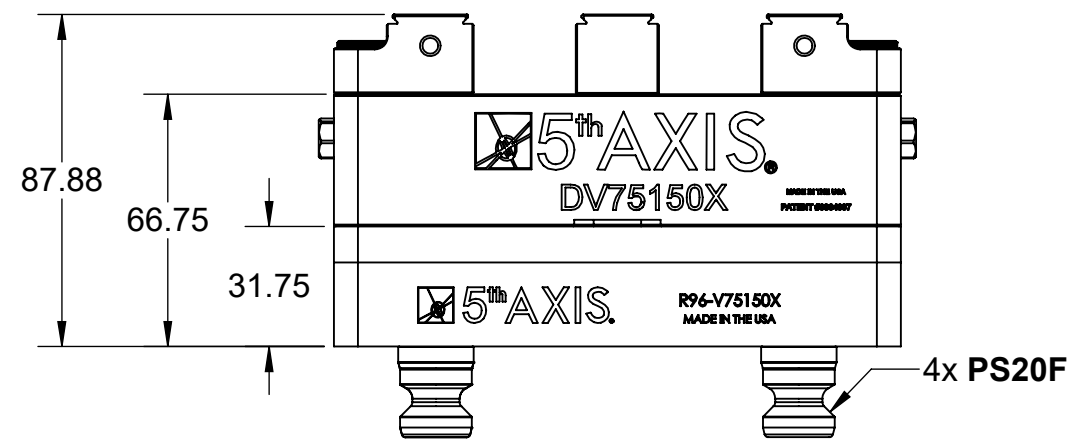

A

A

MILLIMETER				
WWW.5THAXIS.COM 7140 ENGINEER ROAD SAN DIEGO, CA 92111 P (858) 505-0432				
THIRD ANGLE PROJECTION		DESCRIPTION	DOUBLE STATION VISE TOP TOOLING	
SIZE	PART NO.	R96-DV75150X-J1		REV
B				B
DO NOT SCALE DRAWING		SCALE 1:2	WEIGHT:	SHEET 1 OF 2

R96-DV75150X-J1

ITEM NO.	PART NUMBER	DESCRIPTION	QTY.
1	DV75150X-J1	DOUBLE STATION VISE	1
2	R96-V75150X-1	ADAPTER	1
3	-	SOCKET HEAD SCREW, M8x1.25x60mm	2
4	PS20F	96mm PULL STUD	4
FOR REFERENCE ONLY - NOT FOR RESALE			

MILLIMETER WWW.5THAXIS.COM 7140 ENGINEER ROAD SAN DIEGO, CA 92111 P (858) 505-0432			
	DESCRIPTION DOUBLE STATION VISE TOP TOOLING		
THIRD ANGLE PROJECTION 	SIZE B	PART NO. R96-DV75150X-J1	REV B
DO NOT SCALE DRAWING		SCALE 1:2	WEIGHT:
		SHEET 2 OF 2	