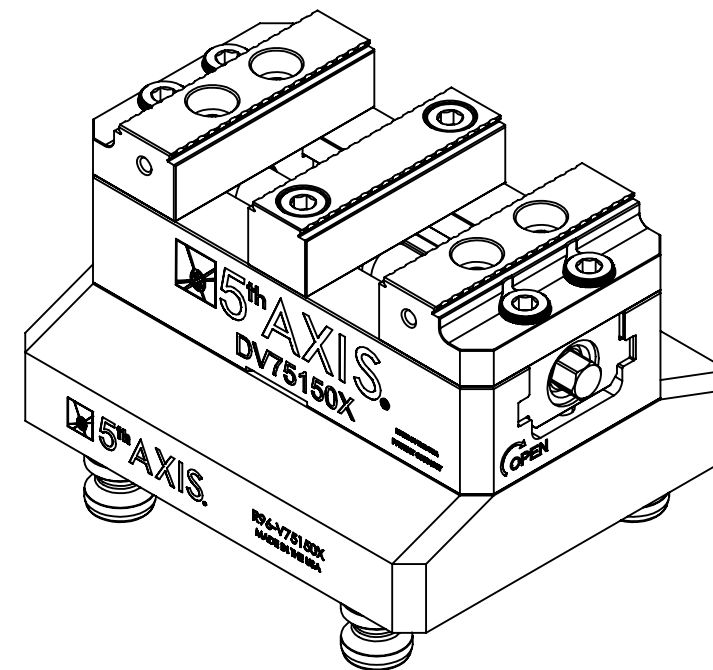

D

D

R96-DV75150X-J1

C

C

4x PS20F INCLUDED

B

B

A

A

MILLIMETER				
WWW.5THAXIS.COM 7140 ENGINEER ROAD SAN DIEGO, CA 92111 P (858) 505-0432				
THIRD ANGLE PROJECTION		DESCRIPTION	DOUBLE STATION VISE TOP TOOLING	
SIZE	PART NO.	R96-DV75150X-J1		REV
B				B
DO NOT SCALE DRAWING		SCALE 1:2	WEIGHT:	SHEET 1 OF 2

R96-DV75150X-J1

ITEM NO.	PART NUMBER	DESCRIPTION	QTY.
1	DV75150X-J1	DOUBLE STATION VISE	1
2	R96-V75150X-1	ADAPTER	1
3	-	SOCKET HEAD SCREW, M8x1.25x60mm	2
4	PS20F	96mm PULL STUD	4
FOR REFERENCE ONLY - NOT FOR RESALE			