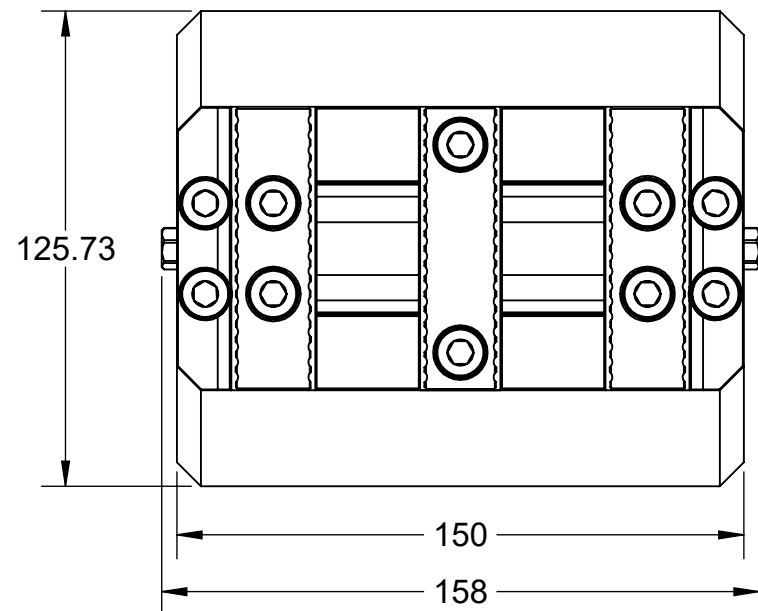

8

7

6

5

4

3

2

1

D

D

R96-DV75150X-J1

C

C