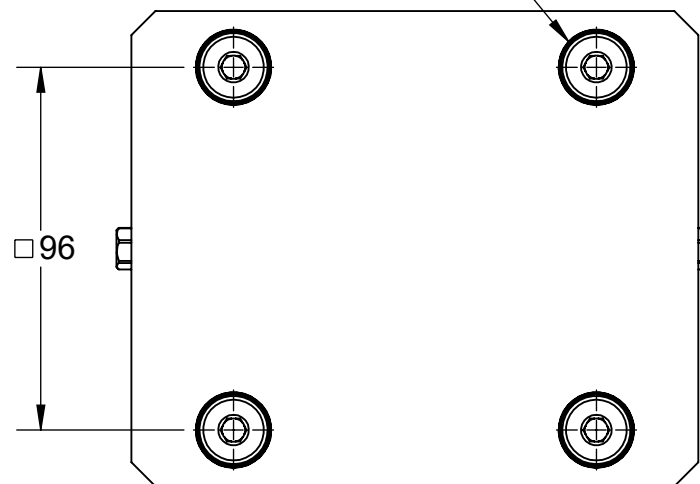

4x PS20F INCLUDED

B

B