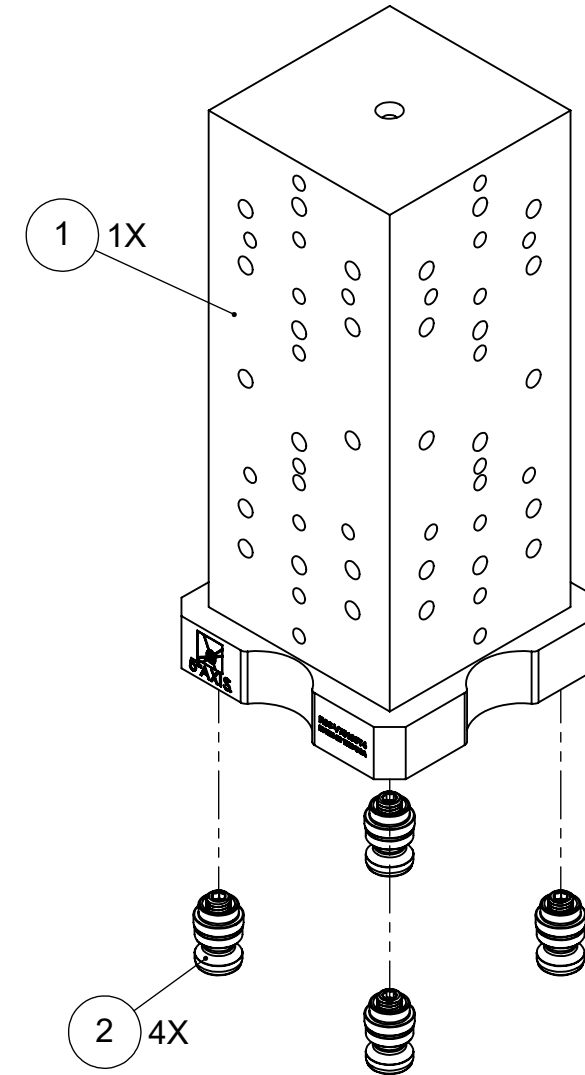

R96-V75100T4

4x PS20F INCLUDED

ITEM NO.	PART NUMBER	DESCRIPTION	QTY.
1	R96-T443-V75100	FOUR-SIDED TOMBSTONE	1
2	PS20F	96mm PULL STUD	4
FOR REFERENCE ONLY - NOT FOR RESALE			

MILLIMETER WWW.5THAXIS.COM 7140 ENGINEER ROAD SAN DIEGO, CA 92111 P (858) 505-0432			
	DESCRIPTION FOUR-SIDED TOMBSTONE		
THIRD ANGLE PROJECTION 	SIZE B	PART NO. R96-V75100T4	REV B
DO NOT SCALE DRAWING		SCALE 1:3	WEIGHT: 7.70 kg
			SHEET 1 OF 1