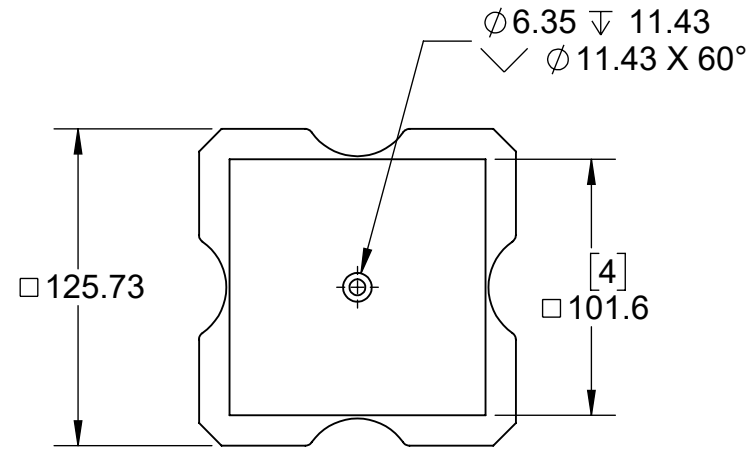

R96-V75100T4

4x PS20F INCLUDED

ITEM NO.	PART NUMBER	DESCRIPTION	QTY.
1	R96-T443-V75100	FOUR-SIDED TOMBSTONE	1
2	PS20F	96mm PULL STUD	4
FOR REFERENCE ONLY - NOT FOR RESALE			

MILLIMETER WWW.5THAXIS.COM 7140 ENGINEER ROAD SAN DIEGO, CA 92111 P (858) 505-0432			
	DESCRIPTION FOUR-SIDED TOMBSTONE		
THIRD ANGLE PROJECTION 	SIZE B	PART NO. R96-V75100T4	REV B
DO NOT SCALE DRAWING		SCALE 1:3	WEIGHT: 7.70 kg
			SHEET 1 OF 1