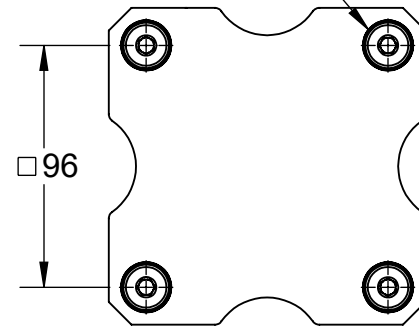

R96-V75100T4

4x PS20F INCLUDED

ITEM NO.	PART NUMBER	DESCRIPTION	QTY.
1	R96-T443-V75100	FOUR-SIDED TOMBSTONE	1
2	PS20F	96mm PULL STUD	4
FOR REFERENCE ONLY - NOT FOR RESALE			

MILLIMETER WWW.5THAXIS.COM 7140 ENGINEER ROAD SAN DIEGO, CA 92111 P (858) 505-0432			
	DESCRIPTION FOUR-SIDED TOMBSTONE		
THIRD ANGLE PROJECTION 	SIZE B	PART NO. R96-V75100T4	REV B
DO NOT SCALE DRAWING		SCALE 1:3	WEIGHT: 7.70 kg
			SHEET 1 OF 1