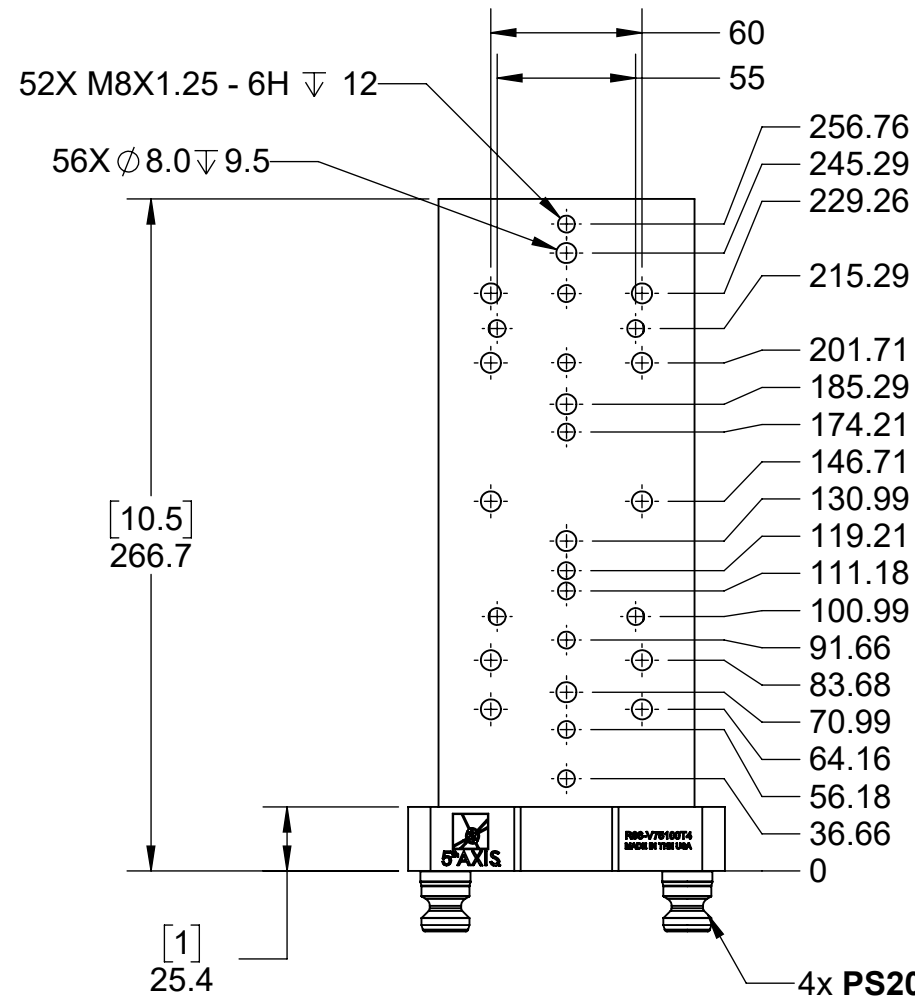

R96-V75100T4

4x PS20F INCLUDED

ITEM NO.	PART NUMBER	DESCRIPTION	QTY.
1	R96-T443-V75100	FOUR-SIDED TOMBSTONE	1
2	PS20F	96mm PULL STUD	4
FOR REFERENCE ONLY - NOT FOR RESALE			

MILLIMETER WWW.5THAXIS.COM 7140 ENGINEER ROAD SAN DIEGO, CA 92111 P (858) 505-0432			
	DESCRIPTION FOUR-SIDED TOMBSTONE		
THIRD ANGLE PROJECTION 	SIZE B	PART NO. R96-V75100T4	REV B
DO NOT SCALE DRAWING		SCALE 1:3	WEIGHT: 7.70 kg
			SHEET 1 OF 1