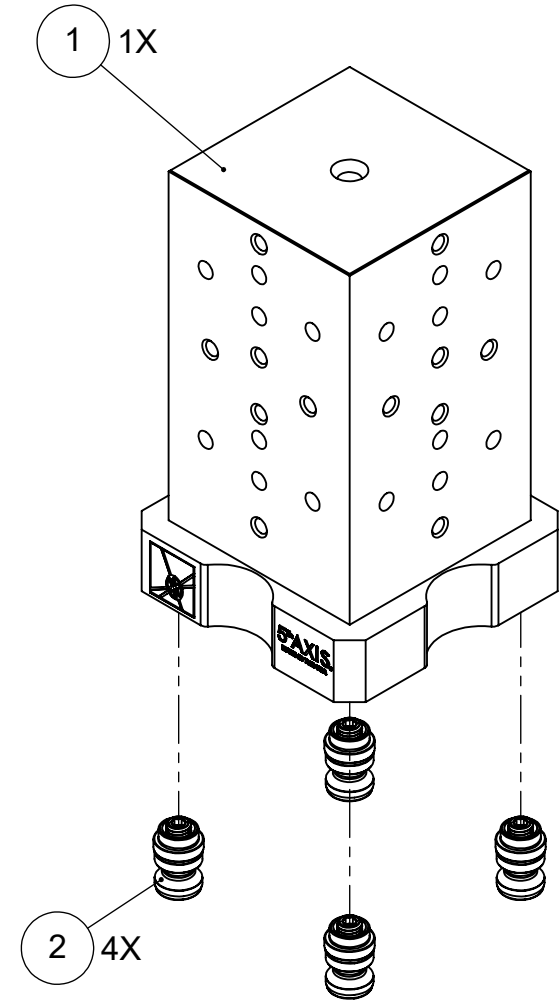

# R96-V75XT4

$\phi 10.00 \pm 0.03 \nabla 15.00$   
 $\surd \phi 15.00 \times 60^\circ$

4x PS20F INCLUDED

ITEM NO.	PART NUMBER	DESCRIPTION	QTY.
1	R96-V75XT4	TOMBSTONE	1
2	PS20F	96mm PULL STUD	4
FOR REFERENCE ONLY - NOT FOR RESALE			

<b>MILLIMETER</b>				
WWW.5THAXIS.COM 7140 ENGINEER ROAD SAN DIEGO, CA 92111 P (858) 505-0432				
THIRD ANGLE PROJECTION		DESCRIPTION	<b>FOUR-SIDED MINI TOMBSTONE</b>	
SIZE	PART NO.	<b>R96-V75XT4</b>		REV
<b>B</b>				<b>B</b>
DO NOT SCALE DRAWING		SCALE 1:2	WEIGHT: 5.98 kg	SHEET 1 OF 1