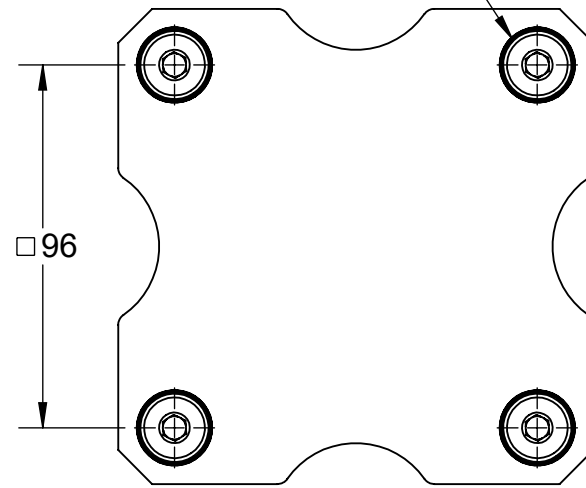

# R96-V75XT4

$\phi 10.00 \pm 0.03 \nabla 15.00$   
 $\surd \phi 15.00 \times 60^\circ$

4x PS20F INCLUDED

ITEM NO.	PART NUMBER	DESCRIPTION	QTY.
1	R96-V75XT4	TOMBSTONE	1
2	PS20F	96mm PULL STUD	4
FOR REFERENCE ONLY - NOT FOR RESALE			

<b>MILLIMETER</b>				
WWW.5THAXIS.COM 7140 ENGINEER ROAD SAN DIEGO, CA 92111 P (858) 505-0432				
THIRD ANGLE PROJECTION		DESCRIPTION	<b>FOUR-SIDED MINI TOMBSTONE</b>	
SIZE	PART NO.	<b>R96-V75XT4</b>		REV
<b>B</b>				<b>B</b>
DO NOT SCALE DRAWING		SCALE 1:2	WEIGHT: 5.98 kg	SHEET 1 OF 1