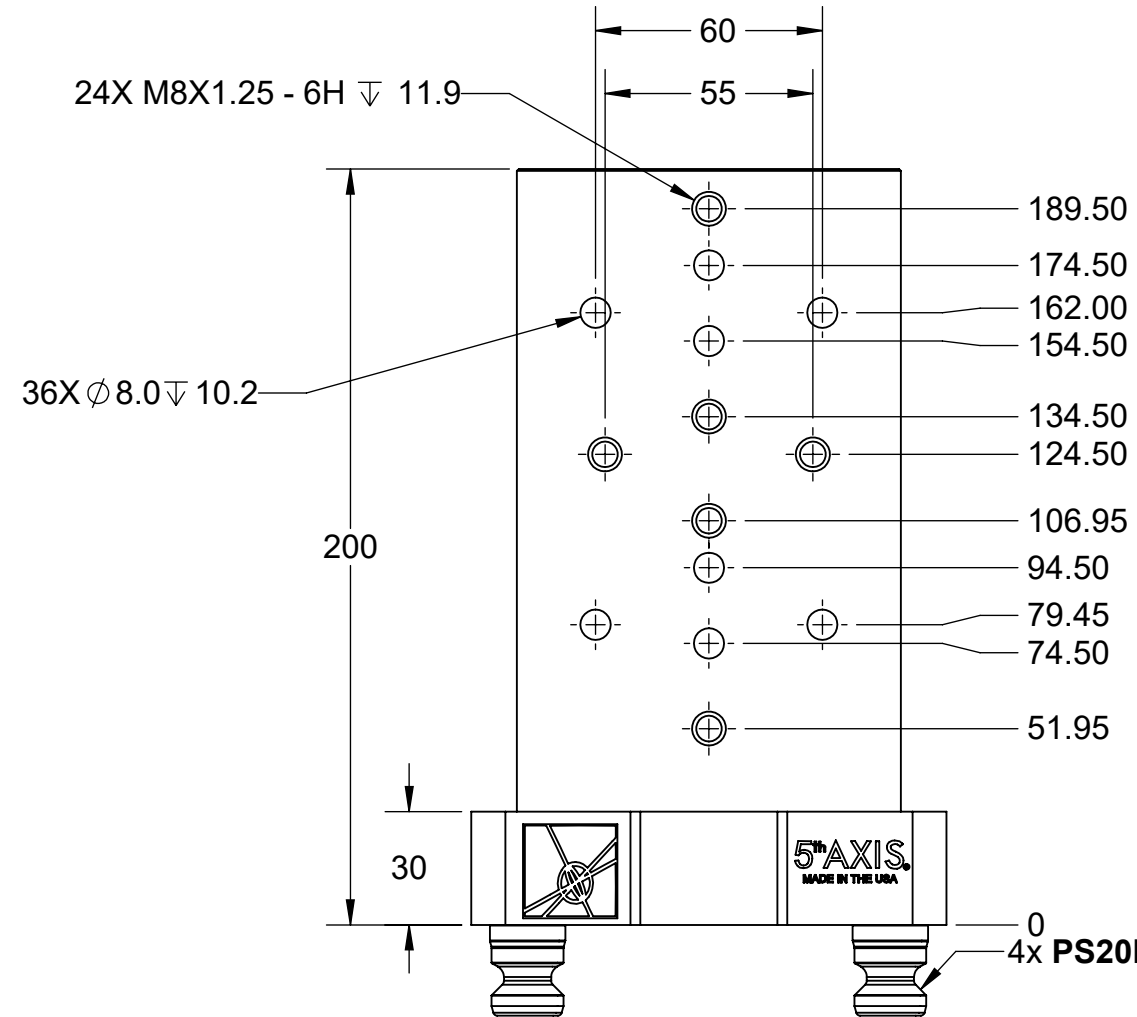

# R96-V75XT4

$\phi 10.00 \pm 0.03 \nabla 15.00$   
 $\surd \phi 15.00 \times 60^\circ$

4x PS20F INCLUDED

ITEM NO.	PART NUMBER	DESCRIPTION	QTY.
1	R96-V75XT4	TOMBSTONE	1
2	PS20F	96mm PULL STUD	4
FOR REFERENCE ONLY - NOT FOR RESALE			

<b>MILLIMETER</b>				
WWW.5THAXIS.COM 7140 ENGINEER ROAD SAN DIEGO, CA 92111 P (858) 505-0432				
THIRD ANGLE PROJECTION		DESCRIPTION	<b>FOUR-SIDED MINI TOMBSTONE</b>	
SIZE	PART NO.	<b>R96-V75XT4</b>		REV
<b>B</b>				<b>B</b>
DO NOT SCALE DRAWING		SCALE 1:2	WEIGHT: 5.98 kg	SHEET 1 OF 1