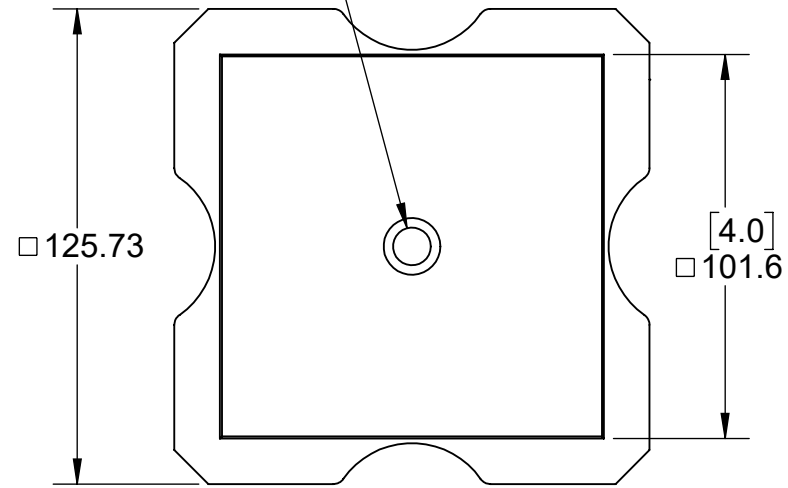

# R96-V75XT4

$\phi 10.00 \pm 0.03 \nabla 15.00$   
 $\surd \phi 15.00 \times 60^\circ$

4x PS20F INCLUDED

ITEM NO.	PART NUMBER	DESCRIPTION	QTY.
1	R96-V75XT4	TOMBSTONE	1
2	PS20F	96mm PULL STUD	4
FOR REFERENCE ONLY - NOT FOR RESALE			

<b>MILLIMETER</b>				
WWW.5THAXIS.COM 7140 ENGINEER ROAD SAN DIEGO, CA 92111 P (858) 505-0432				
THIRD ANGLE PROJECTION		DESCRIPTION	<b>FOUR-SIDED MINI TOMBSTONE</b>	
SIZE	PART NO.	<b>R96-V75XT4</b>		REV
<b>B</b>				<b>B</b>
DO NOT SCALE DRAWING		SCALE 1:2	WEIGHT: 5.98 kg	SHEET 1 OF 1