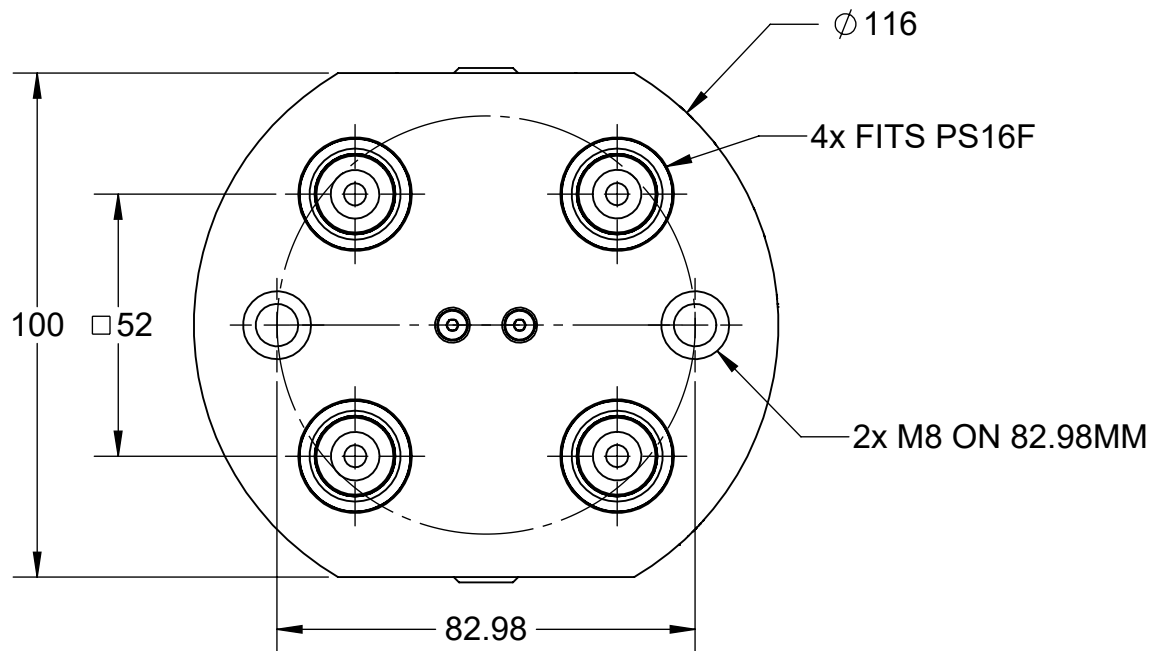

MATERIAL:
RL52A-4-TRT100: 6061 ALUMINUM BODY

RL52A-4-TRT100

MILLIMETER				
WWW.5THAXIS.COM 7140 ENGINEER ROAD SAN DIEGO, CA 92111 P (858) 505-0432				
THIRD ANGLE PROJECTION		DESCRIPTION	ROCKLOCK™ 52MM LOW-PROFILE BASE	
SIZE	PART NO.	REV		
B	RL52A-4-TRT100	B		
DO NOT SCALE DRAWING		SCALE 2:3	WEIGHT:	SHEET 1 OF 2

MATERIAL:
RL52A-4-TRT100: 6061 ALUMINUM BODY

RL52A-4-TRT100

ITEM NO.	PART NUMBER	DESCRIPTION	QTY.
1	RL52-14A-TRT100	ROCKLOCK™ BASE	1
2	RL52-2L	LEFT ROCKLOCK™ TRUCK	1
3	RL52-2R	RIGHT ROCKLOCK™ TRUCK	1
4	RL52-3	ROCKLOCK™ LEAD SCREW	1
5	22X16.DB	PRECISION BUSHING	4
6	SB43	SHOULDER BOLT	2
7	-	BUNA-N O-RING, 3/32 - #106	4
8	-	BUNA-N O-RING, 1/16 - #023	2
9	MCMASTER 9750K72	POLYETHYLENE PANEL PLUGS 16-18mm (NOT SHOWN)	4
FOR REFERENCE ONLY - NOT FOR RESALE			

MILLIMETER

WWW.5THAXIS.COM
7140 ENGINEER ROAD
SAN DIEGO, CA 92111
P (858) 505-0432

THIRD ANGLE PROJECTION

DESCRIPTION

ROCKLOCK™ 52MM LOW-PROFILE BASE

SIZE

B

PART NO.

RL52A-4-TRT100

REV

B

DO NOT SCALE DRAWING

SCALE 2:3

WEIGHT:

SHEET 2 OF 2

8