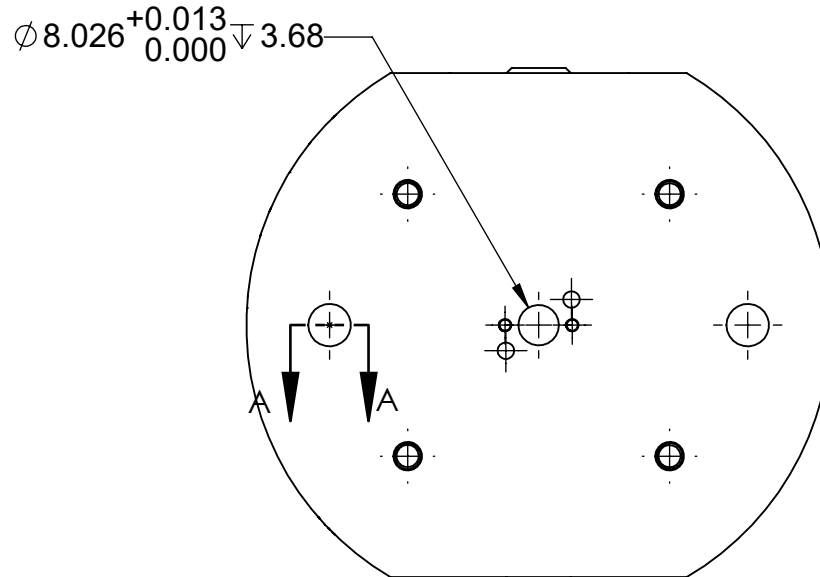

MATERIAL:
RL52A-4-TRT100: 6061 ALUMINUM BODY

RL52A-4-TRT100

MILLIMETER				
WWW.5THAXIS.COM 7140 ENGINEER ROAD SAN DIEGO, CA 92111 P (858) 505-0432				
THIRD ANGLE PROJECTION		DESCRIPTION	ROCKLOCK™ 52MM LOW-PROFILE BASE	
SIZE	PART NO.	REV		
B	RL52A-4-TRT100	B		
DO NOT SCALE DRAWING		SCALE 2:3	WEIGHT:	SHEET 1 OF 2

MATERIAL:
RL52A-4-TRT100: 6061 ALUMINUM BODY

RL52A-4-TRT100

ITEM NO.	PART NUMBER	DESCRIPTION	QTY.
1	RL52-14A-TRT100	ROCKLOCK™ BASE	1
2	RL52-2L	LEFT ROCKLOCK™ TRUCK	1
3	RL52-2R	RIGHT ROCKLOCK™ TRUCK	1
4	RL52-3	ROCKLOCK™ LEAD SCREW	1
5	22X16.DB	PRECISION BUSHING	4
6	SB43	SHOULDER BOLT	2
7	-	BUNA-N O-RING, 3/32 - #106	4
8	-	BUNA-N O-RING, 1/16 - #023	2
9	MCMASTER 9750K72	POLYETHYLENE PANEL PLUGS 16-18mm (NOT SHOWN)	4
FOR REFERENCE ONLY - NOT FOR RESALE			