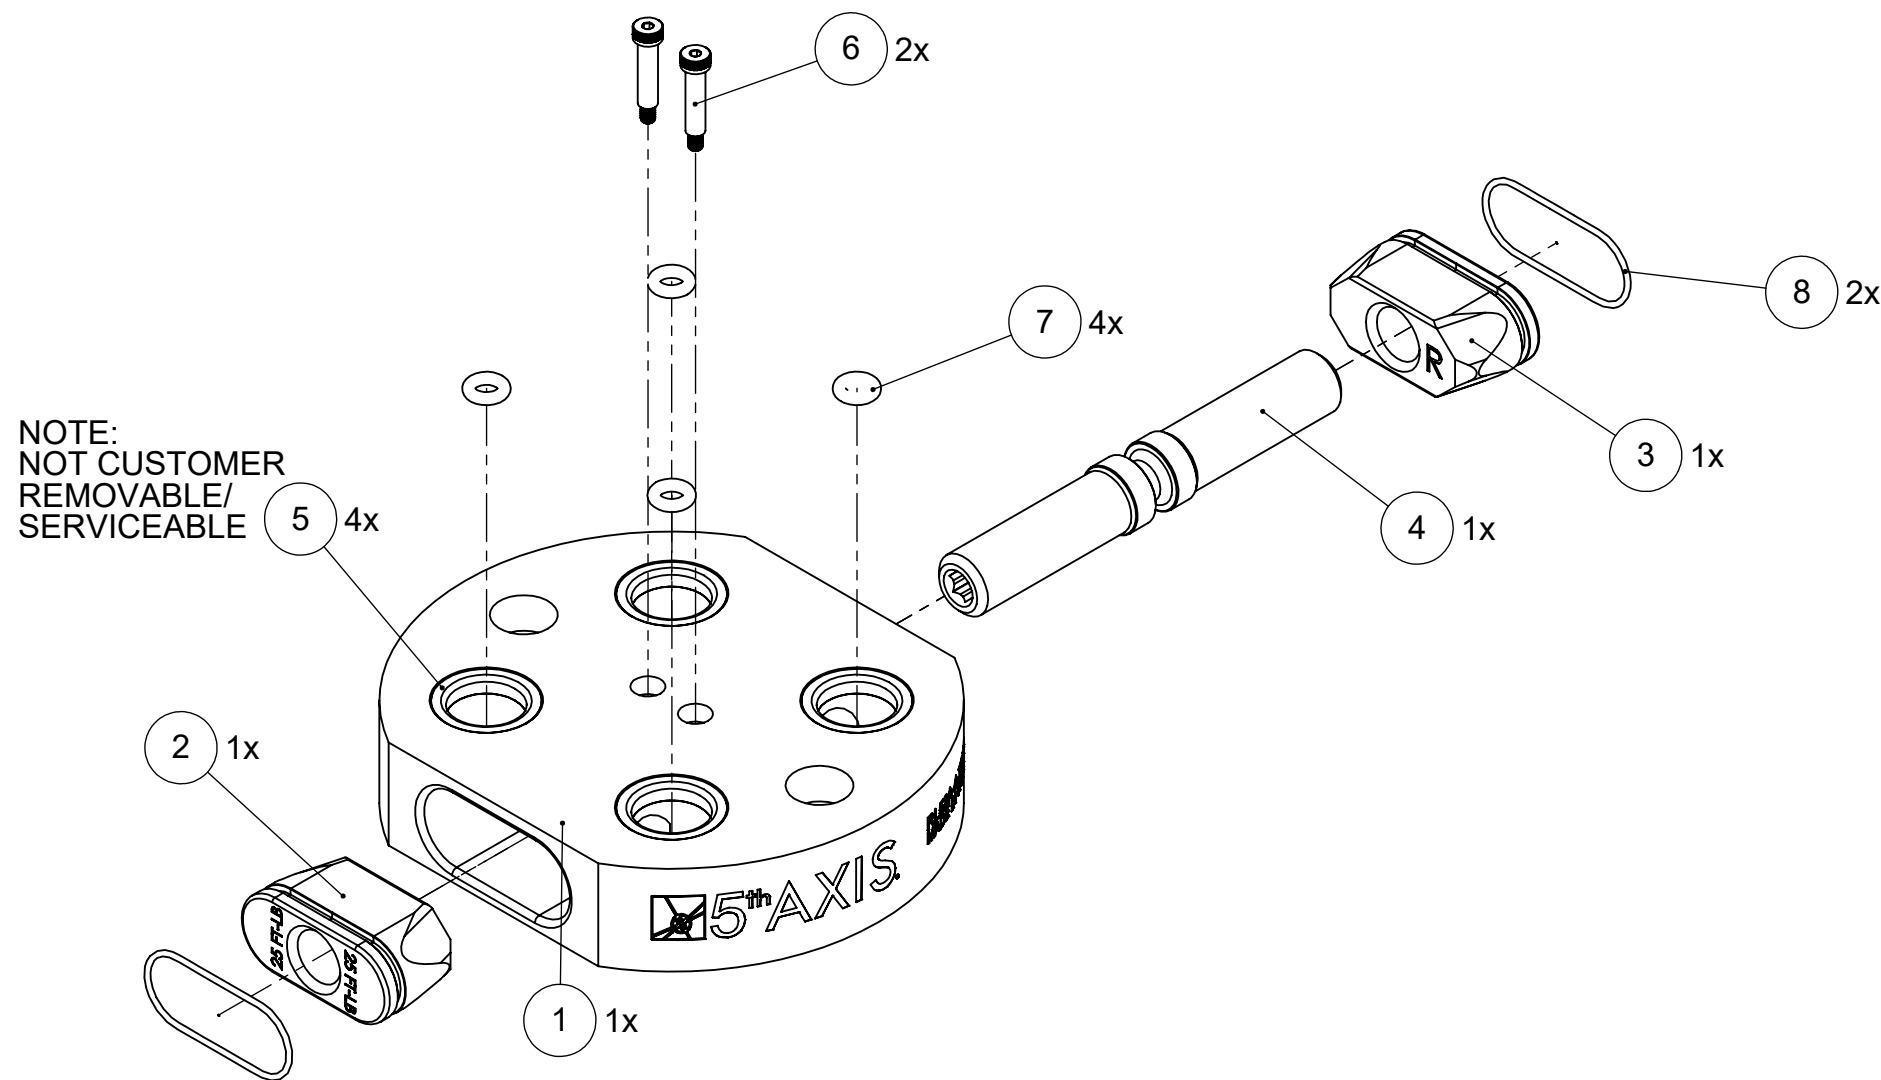

MATERIAL:
RL52A-4-TRT100: 6061 ALUMINUM BODY

RL52A-4-TRT100

ITEM NO.	PART NUMBER	DESCRIPTION	QTY.
1	RL52-14A-TRT100	ROCKLOCK™ BASE	1
2	RL52-2L	LEFT ROCKLOCK™ TRUCK	1
3	RL52-2R	RIGHT ROCKLOCK™ TRUCK	1
4	RL52-3	ROCKLOCK™ LEAD SCREW	1
5	22X16.DB	PRECISION BUSHING	4
6	SB43	SHOULDER BOLT	2
7	-	BUNA-N O-RING, 3/32 - #106	4
8	-	BUNA-N O-RING, 1/16 - #023	2
9	MCMASTER 9750K72	POLYETHYLENE PANEL PLUGS 16-18mm (NOT SHOWN)	4
FOR REFERENCE ONLY - NOT FOR RESALE			