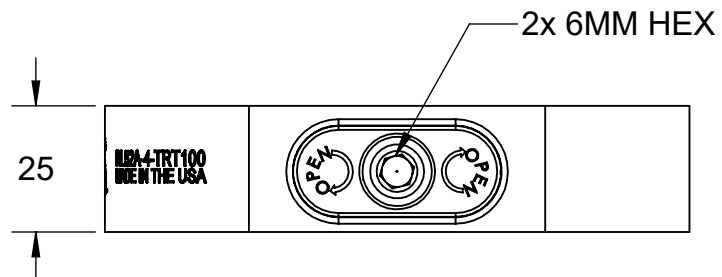

MATERIAL:
RL52A-4-TRT100: 6061 ALUMINUM BODY

RL52A-4-TRT100

MILLIMETER				
WWW.5THAXIS.COM 7140 ENGINEER ROAD SAN DIEGO, CA 92111 P (858) 505-0432				
THIRD ANGLE PROJECTION		DESCRIPTION	ROCKLOCK™ 52MM LOW-PROFILE BASE	
SIZE	PART NO.	REV		
B	RL52A-4-TRT100	B		
DO NOT SCALE DRAWING		SCALE 2:3	WEIGHT:	SHEET 1 OF 2