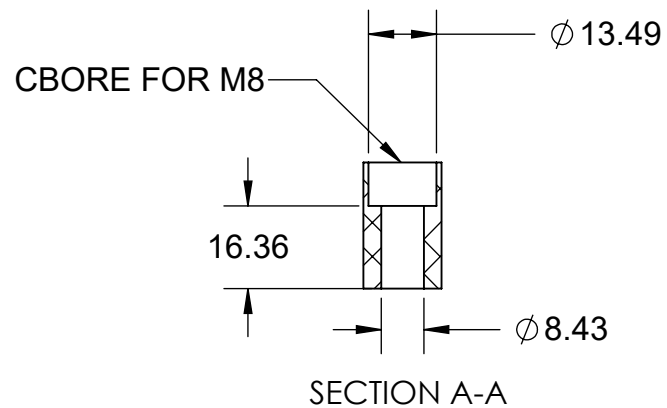

MATERIAL:
RL52A-4-TRT100: 6061 ALUMINUM BODY

RL52A-4-TRT100

MILLIMETER				
WWW.5THAXIS.COM 7140 ENGINEER ROAD SAN DIEGO, CA 92111 P (858) 505-0432				
THIRD ANGLE PROJECTION		DESCRIPTION	ROCKLOCK™ 52MM LOW-PROFILE BASE	
SIZE	PART NO.	REV		
B	RL52A-4-TRT100	B		
DO NOT SCALE DRAWING		SCALE 2:3	WEIGHT:	SHEET 1 OF 2

MATERIAL:
RL52A-4-TRT100: 6061 ALUMINUM BODY

RL52A-4-TRT100

ITEM NO.	PART NUMBER	DESCRIPTION	QTY.
1	RL52-14A-TRT100	ROCKLOCK™ BASE	1
2	RL52-2L	LEFT ROCKLOCK™ TRUCK	1
3	RL52-2R	RIGHT ROCKLOCK™ TRUCK	1
4	RL52-3	ROCKLOCK™ LEAD SCREW	1
5	22X16.DB	PRECISION BUSHING	4
6	SB43	SHOULDER BOLT	2
7	-	BUNA-N O-RING, 3/32 - #106	4
8	-	BUNA-N O-RING, 1/16 - #023	2
9	MCMASTER 9750K72	POLYETHYLENE PANEL PLUGS 16-18mm (NOT SHOWN)	4
FOR REFERENCE ONLY - NOT FOR RESALE			