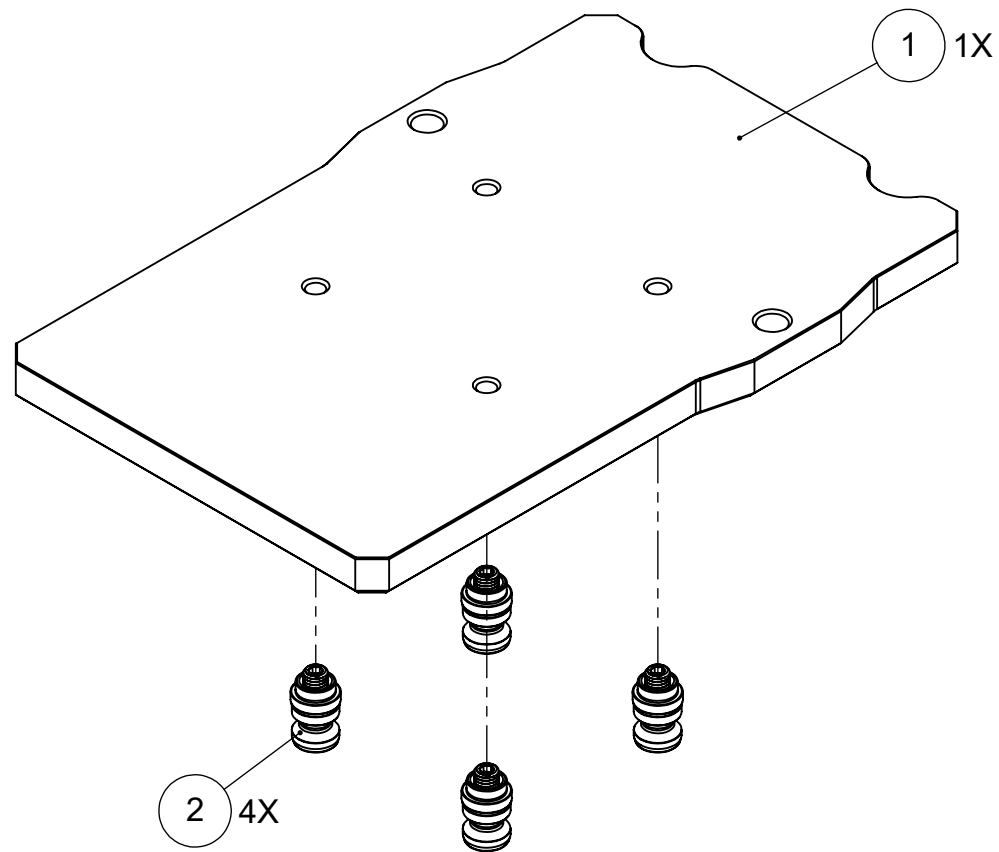

RL96-KD688

ITEM NO.	PART NUMBER	DESCRIPTION	QTY.
1	AKD688-RL96	ALUMINUM ADAPTER	1
2	PS20F	96mm PULL STUD	4
FOR REFERENCE ONLY - NOT FOR RESALE			

MILLIMETER			
WWW.5THAXIS.COM 7140 ENGINEER ROAD SAN DIEGO, CA 92111 P (858) 505-0432			
THIRD ANGLE PROJECTION		6" VISE ADAPTER PLATE	
SIZE B	PART NO. RL96-KD688	REV B	
DO NOT SCALE DRAWING		SCALE 1:3	WEIGHT:
		SHEET 2 OF 2	