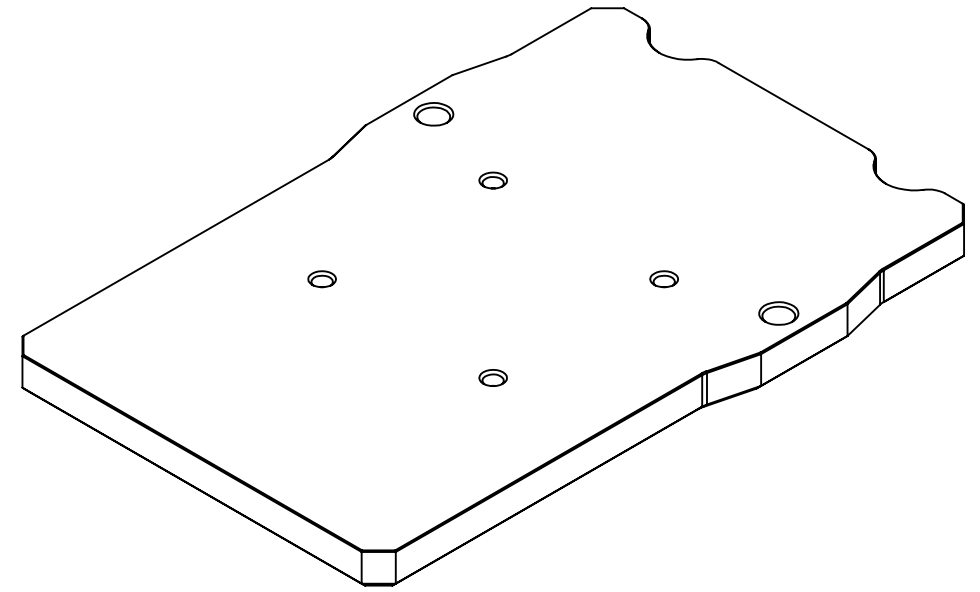

RL96-KD688

BOTTOM VIEW

4x PS20F INCLUDED

4x PS20F

MILLIMETER				
WWW.5THAXIS.COM 7140 ENGINEER ROAD SAN DIEGO, CA 92111 P (858) 505-0432				
THIRD ANGLE PROJECTION		DESCRIPTION	6" VISE ADAPTER PLATE	
SIZE	PART NO.	REV		
B	RL96-KD688	B		
DO NOT SCALE DRAWING		SCALE 1:3	WEIGHT:	SHEET 1 OF 2

RL96-KD688

ITEM NO.	PART NUMBER	DESCRIPTION	QTY.
1	AKD688-RL96	ALUMINUM ADAPTER	1
2	PS20F	96mm PULL STUD	4
FOR REFERENCE ONLY - NOT FOR RESALE			

MILLIMETER			
WWW.5THAXIS.COM 7140 ENGINEER ROAD SAN DIEGO, CA 92111 P (858) 505-0432			
THIRD ANGLE PROJECTION		6" VISE ADAPTER PLATE	
SIZE B	PART NO. RL96-KD688	REV B	
DO NOT SCALE DRAWING		SCALE 1:3	WEIGHT:
		SHEET 2 OF 2	