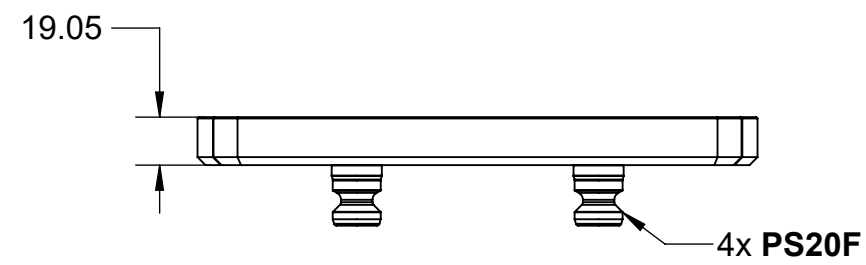

RL96-KD688

BOTTOM VIEW

4x PS20F INCLUDED

4x PS20F

MILLIMETER				
WWW.5THAXIS.COM 7140 ENGINEER ROAD SAN DIEGO, CA 92111 P (858) 505-0432				
THIRD ANGLE PROJECTION		DESCRIPTION	6" VISE ADAPTER PLATE	
SIZE	PART NO.	REV		
B	RL96-KD688	B		
DO NOT SCALE DRAWING		SCALE 1:3	WEIGHT:	SHEET 1 OF 2

RL96-KD688

ITEM NO.	PART NUMBER	DESCRIPTION	QTY.
1	AKD688-RL96	ALUMINUM ADAPTER	1
2	PS20F	96mm PULL STUD	4
FOR REFERENCE ONLY - NOT FOR RESALE			

MILLIMETER			
WWW.5THAXIS.COM 7140 ENGINEER ROAD SAN DIEGO, CA 92111 P (858) 505-0432			
THIRD ANGLE PROJECTION		6" VISE ADAPTER PLATE	
SIZE B	PART NO. RL96-KD688	REV B	
DO NOT SCALE DRAWING		SCALE 1:3	WEIGHT:
		SHEET 2 OF 2	