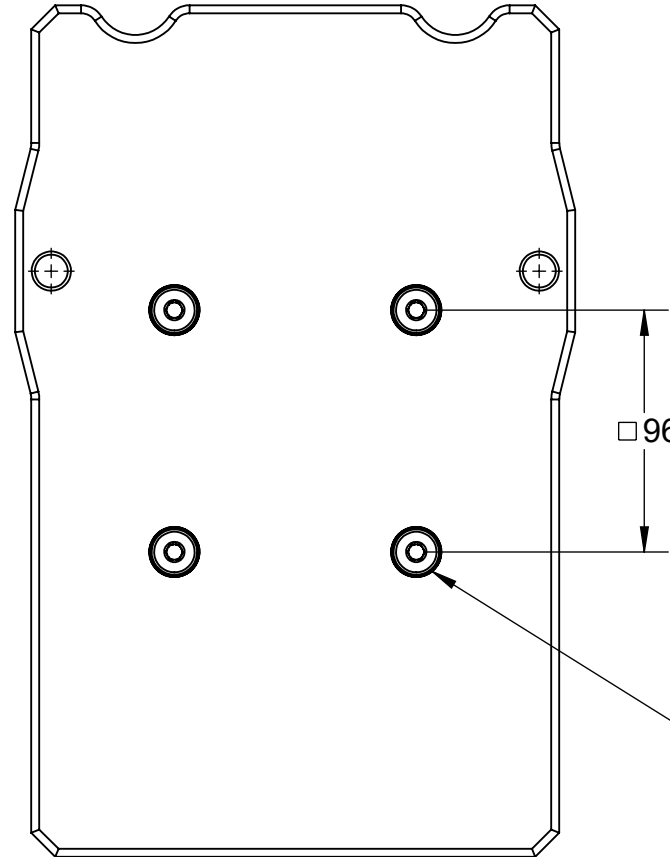

RL96-KD688

BOTTOM VIEW

4x PS20F INCLUDED

4x PS20F

MILLIMETER				
WWW.5THAXIS.COM 7140 ENGINEER ROAD SAN DIEGO, CA 92111 P (858) 505-0432				
THIRD ANGLE PROJECTION		DESCRIPTION	6" VISE ADAPTER PLATE	
SIZE	PART NO.	REV		
B	RL96-KD688	B		
DO NOT SCALE DRAWING		SCALE 1:3	WEIGHT:	SHEET 1 OF 2

RL96-KD688

ITEM NO.	PART NUMBER	DESCRIPTION	QTY.
1	AKD688-RL96	ALUMINUM ADAPTER	1
2	PS20F	96mm PULL STUD	4
FOR REFERENCE ONLY - NOT FOR RESALE			

MILLIMETER			
WWW.5THAXIS.COM 7140 ENGINEER ROAD SAN DIEGO, CA 92111 P (858) 505-0432			
THIRD ANGLE PROJECTION		6" VISE ADAPTER PLATE	
SIZE B	PART NO. RL96-KD688	REV B	
DO NOT SCALE DRAWING		SCALE 1:3	WEIGHT:
		SHEET 2 OF 2	