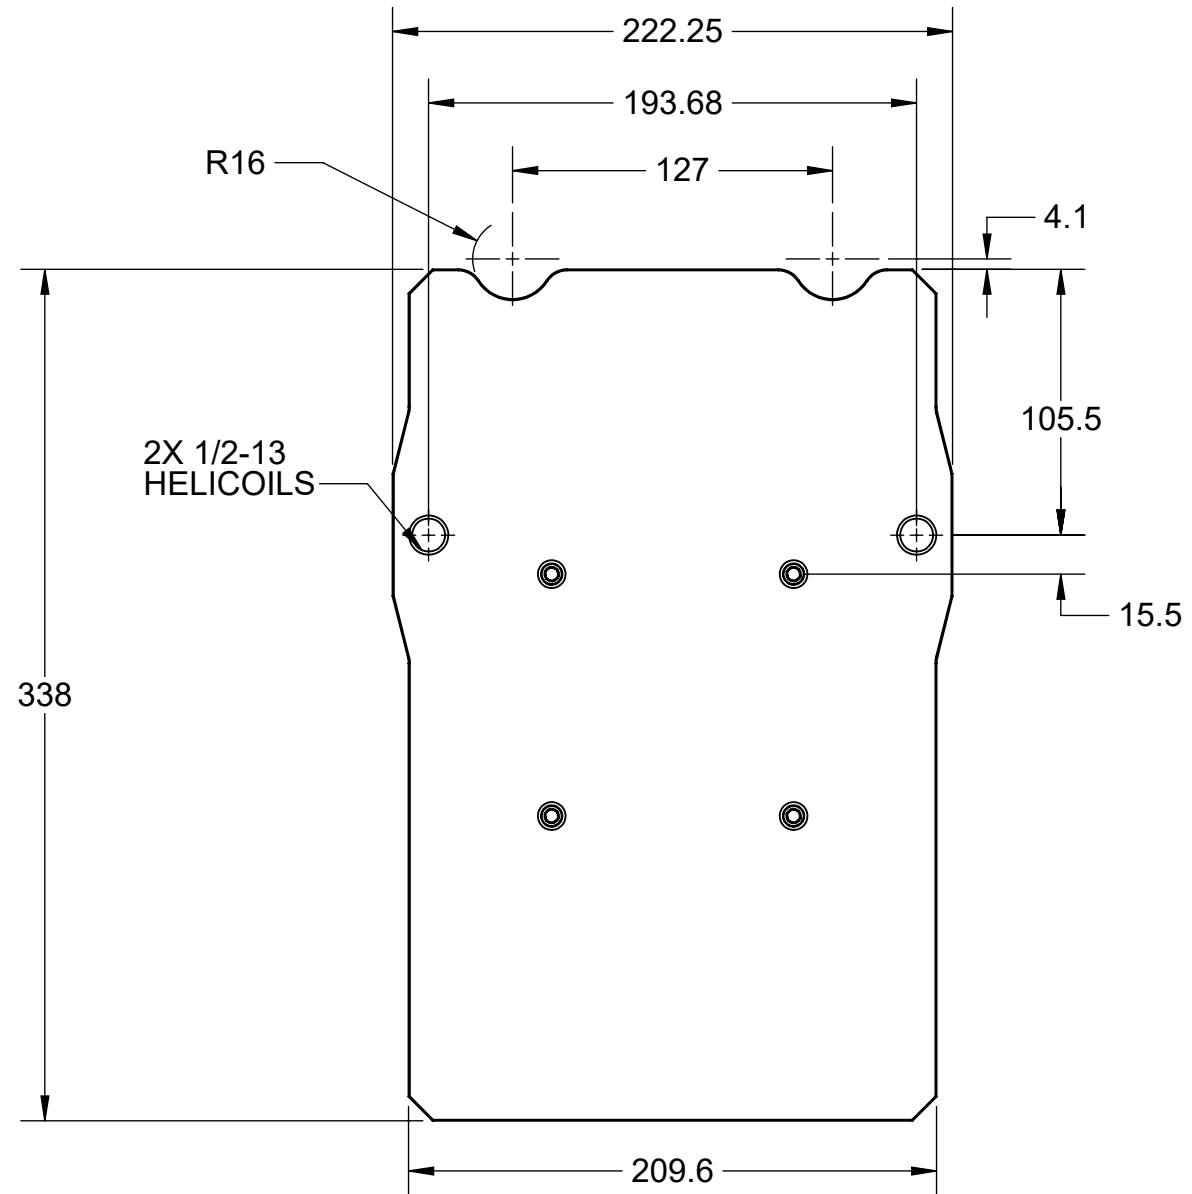

RL96-KD688

BOTTOM VIEW

4x PS20F INCLUDED

4x PS20F

MILLIMETER				
WWW.5THAXIS.COM 7140 ENGINEER ROAD SAN DIEGO, CA 92111 P (858) 505-0432				
THIRD ANGLE PROJECTION		DESCRIPTION	6" VISE ADAPTER PLATE	
SIZE	PART NO.	REV		
B	RL96-KD688	B		
DO NOT SCALE DRAWING		SCALE 1:3	WEIGHT:	SHEET 1 OF 2

8

7

6

5

4

3

2

1

RL96-KD688

ITEM NO.	PART NUMBER	DESCRIPTION	QTY.
1	AKD688-RL96	ALUMINUM ADAPTER	1
2	PS20F	96mm PULL STUD	4
FOR REFERENCE ONLY - NOT FOR RESALE			

MILLIMETER			
WWW.5THAXIS.COM 7140 ENGINEER ROAD SAN DIEGO, CA 92111 P (858) 505-0432			
THIRD ANGLE PROJECTION		6" VISE ADAPTER PLATE	
SIZE B	PART NO. RL96-KD688	REV B	
DO NOT SCALE DRAWING		SCALE 1:3	WEIGHT:
		SHEET 2 OF 2	