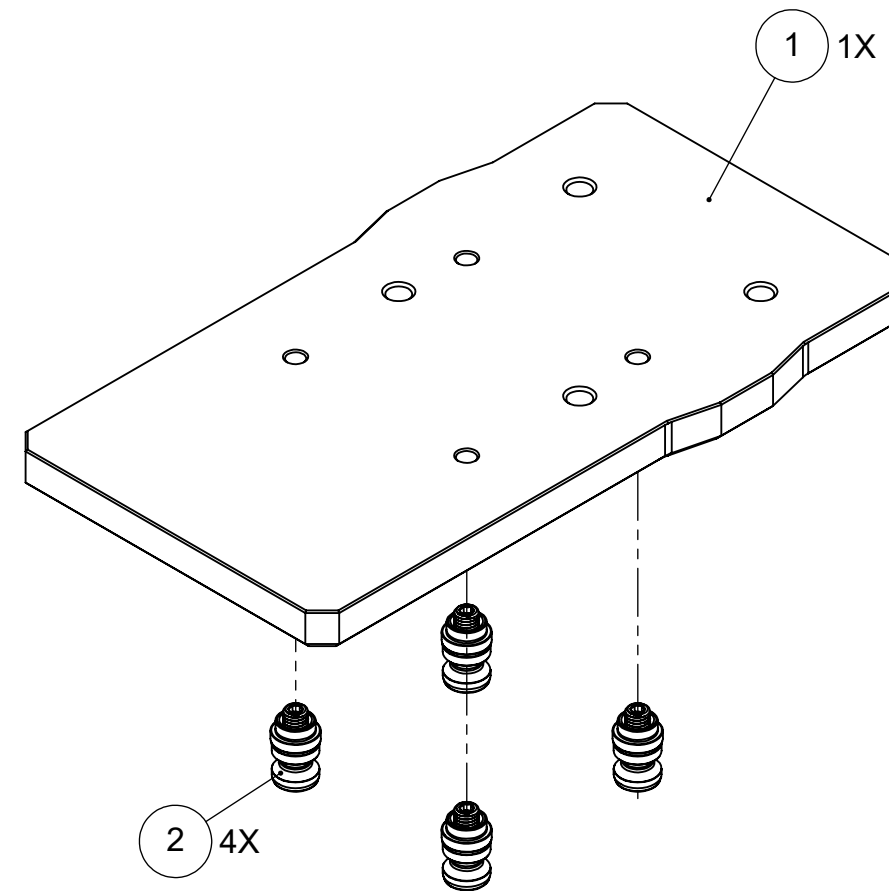

RL96-KDX6

ITEM NO.	PART NUMBER	DESCRIPTION	QTY.
1	AKDX6-RL96	ALUMINUM ADAPTER	1
2	PS20F	96mm PULL STUD	4
FOR REFERENCE ONLY - NOT FOR RESALE			

MILLIMETER				
WWW.5THAXIS.COM 7140 ENGINEER ROAD SAN DIEGO, CA 92111 P (858) 505-0432				
THIRD ANGLE PROJECTION		DESCRIPTION	DX6 VISE ADAPTER PLATE	
SIZE	PART NO.	REV		
B	RL96-KDX6	B		
DO NOT SCALE DRAWING		SCALE 1:3	WEIGHT:	SHEET 1 OF 1