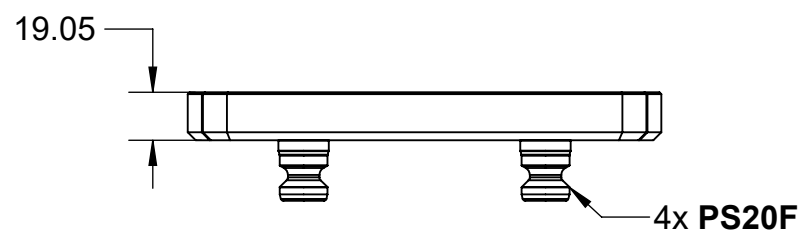

RL96-KDX6

ITEM NO.	PART NUMBER	DESCRIPTION	QTY.
1	AKDX6-RL96	ALUMINUM ADAPTER	1
2	PS20F	96mm PULL STUD	4
FOR REFERENCE ONLY - NOT FOR RESALE			

MILLIMETER				
WWW.5THAXIS.COM 7140 ENGINEER ROAD SAN DIEGO, CA 92111 P (858) 505-0432				
THIRD ANGLE PROJECTION		DESCRIPTION	DX6 VISE ADAPTER PLATE	
SIZE	PART NO.	REV		
B	RL96-KDX6	B		
DO NOT SCALE DRAWING		SCALE 1:3	WEIGHT:	SHEET 1 OF 1