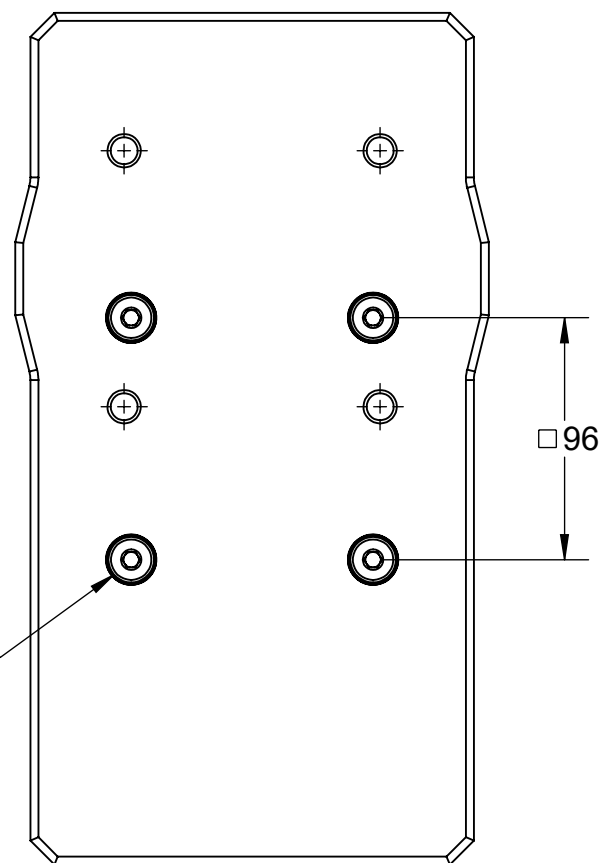

RL96-KDX6

ITEM NO.	PART NUMBER	DESCRIPTION	QTY.
1	AKDX6-RL96	ALUMINUM ADAPTER	1
2	PS20F	96mm PULL STUD	4
FOR REFERENCE ONLY - NOT FOR RESALE			

MILLIMETER				
WWW.5THAXIS.COM 7140 ENGINEER ROAD SAN DIEGO, CA 92111 P (858) 505-0432				
THIRD ANGLE PROJECTION		DESCRIPTION	DX6 VISE ADAPTER PLATE	
SIZE	PART NO.	REV		
B	RL96-KDX6	B		
DO NOT SCALE DRAWING		SCALE 1:3	WEIGHT:	SHEET 1 OF 1