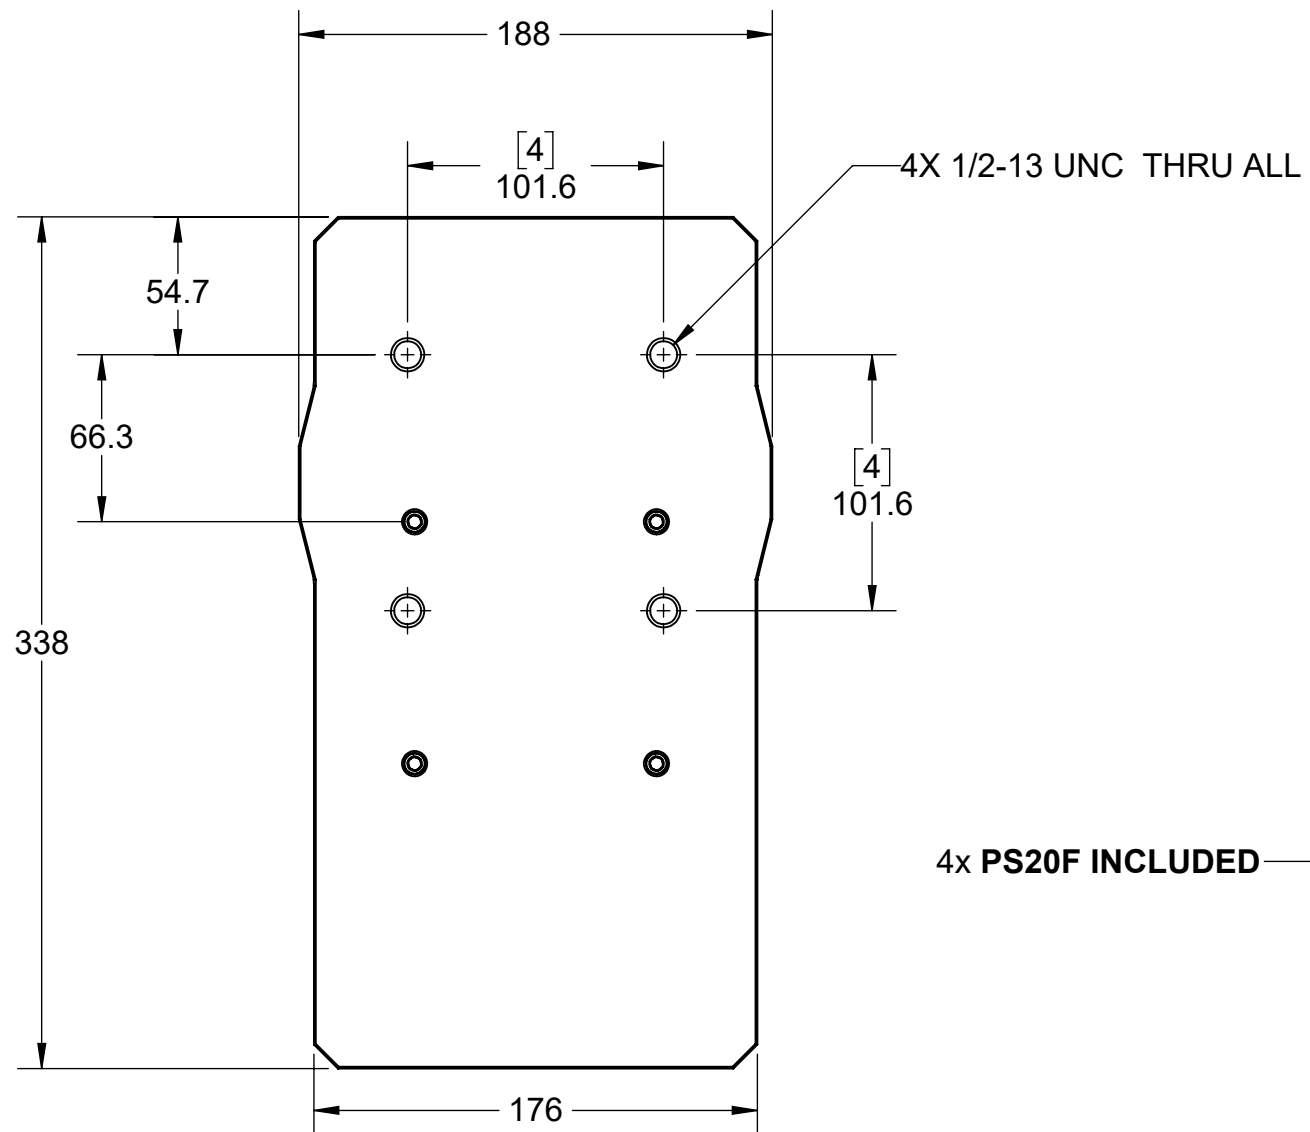

RL96-KDX6

ITEM NO.	PART NUMBER	DESCRIPTION	QTY.
1	AKDX6-RL96	ALUMINUM ADAPTER	1
2	PS20F	96mm PULL STUD	4
FOR REFERENCE ONLY - NOT FOR RESALE			

MILLIMETER				
WWW.5THAXIS.COM 7140 ENGINEER ROAD SAN DIEGO, CA 92111 P (858) 505-0432				
THIRD ANGLE PROJECTION		DESCRIPTION	DX6 VISE ADAPTER PLATE	
SIZE	PART NO.	REV		
B	RL96-KDX6	B		
DO NOT SCALE DRAWING		SCALE 1:3	WEIGHT:	SHEET 1 OF 1