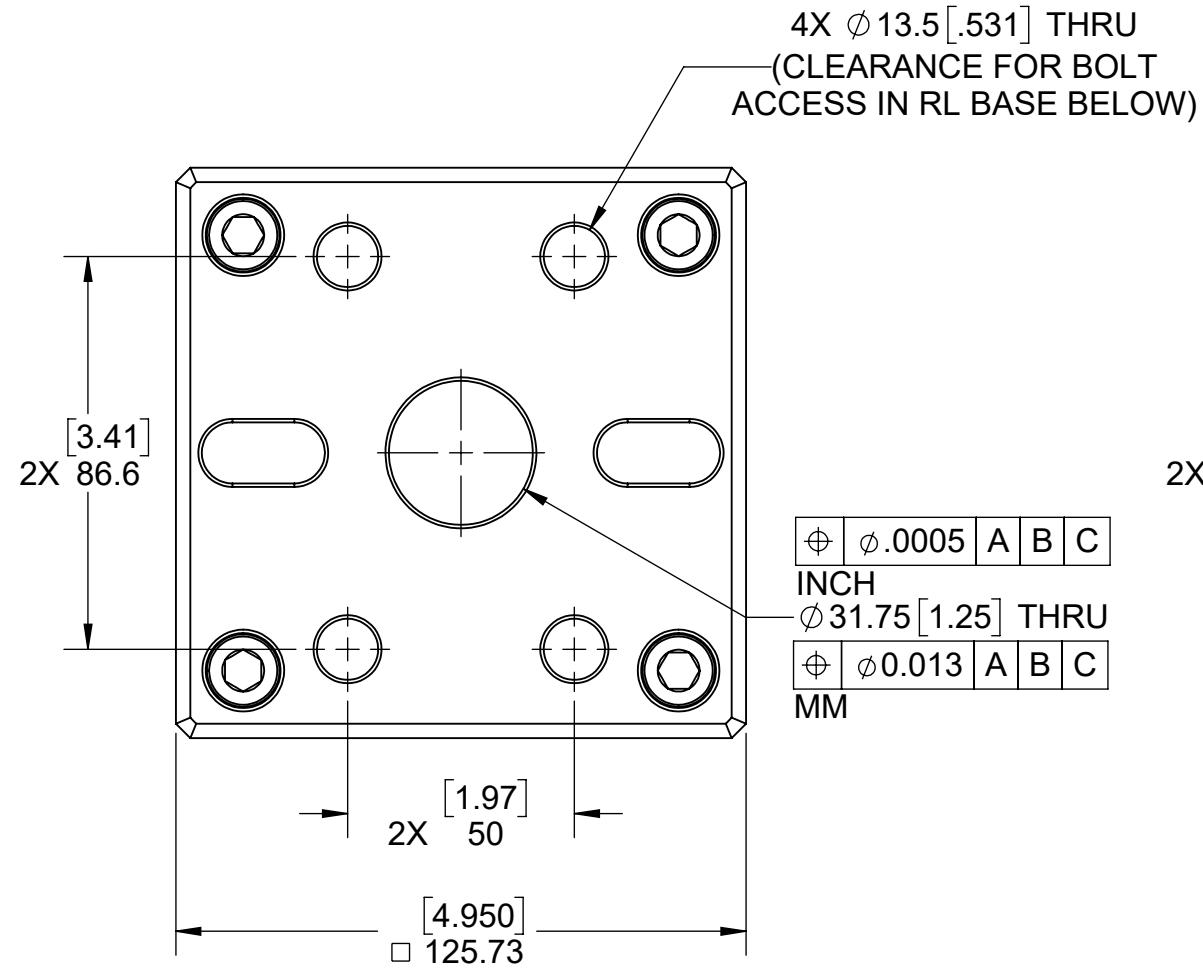

RL96-MP

ITEM NO.	PART NUMBER	DESCRIPTION	QTY.
1	RL96-MP	MASTER PALLET	1
2	-	SOCKET HEAD SCREW, M10x1.5x25mm	4
3	PS20F-1	96mm PULL STUD BODY	4
FOR REFERENCE ONLY - NOT FOR RESALE			

MILLIMETER WWW.5THAXIS.COM 7140 ENGINEER ROAD SAN DIEGO, CA 92111 P (858) 505-0432			
	DESCRIPTION 96MM MASTER GAUGING PALLET		
THIRD ANGLE PROJECTION 	SIZE B	PART NO. RL96-MP	REV B
DO NOT SCALE DRAWING		SCALE 3:5	WEIGHT:
SHEET 1 OF 1			