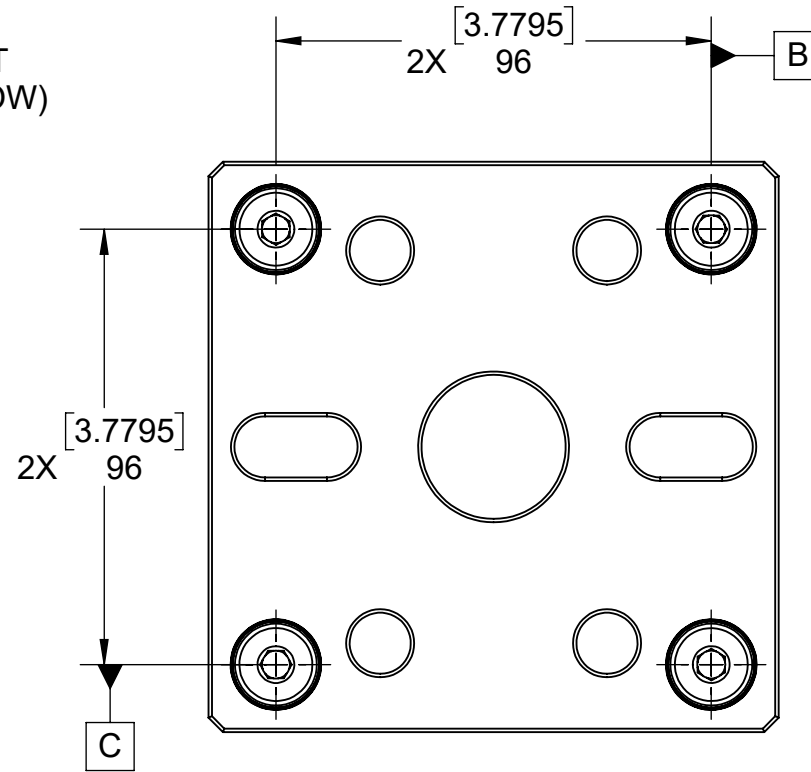

RL96-MP

ITEM NO.	PART NUMBER	DESCRIPTION	QTY.
1	RL96-MP	MASTER PALLET	1
2	-	SOCKET HEAD SCREW, M10x1.5x25mm	4
3	PS20F-1	96mm PULL STUD BODY	4
FOR REFERENCE ONLY - NOT FOR RESALE			

MILLIMETER WWW.5THAXIS.COM 7140 ENGINEER ROAD SAN DIEGO, CA 92111 P (858) 505-0432			
	DESCRIPTION 96MM MASTER GAUGING PALLET		
THIRD ANGLE PROJECTION 	SIZE B	PART NO. RL96-MP	REV B
DO NOT SCALE DRAWING		SCALE 3:5	WEIGHT:
SHEET 1 OF 1			