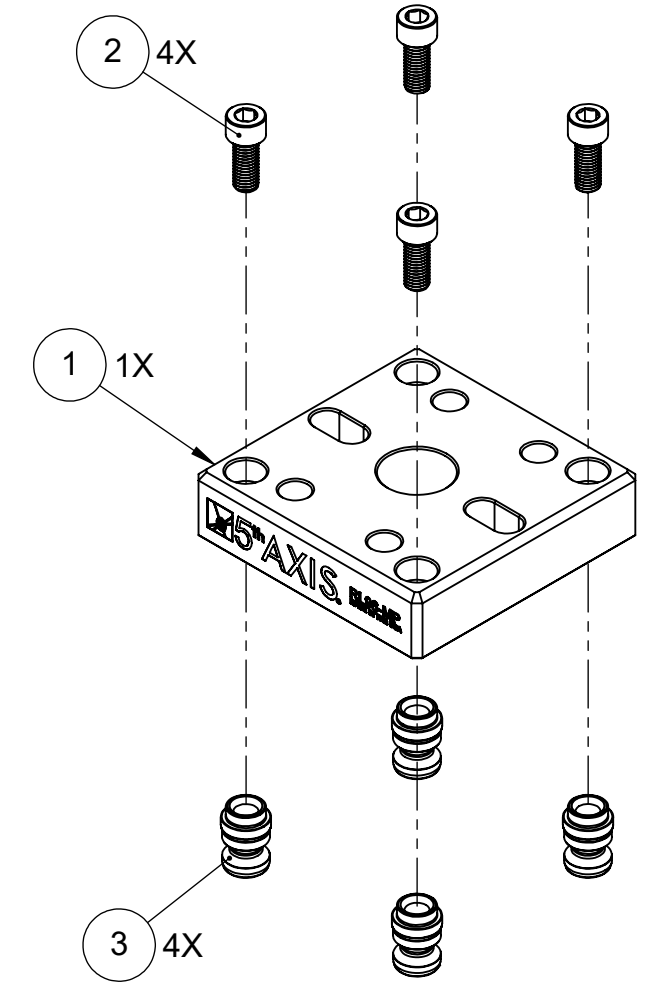

RL96-MP

ITEM NO.	PART NUMBER	DESCRIPTION	QTY.
1	RL96-MP	MASTER PALLET	1
2	-	SOCKET HEAD SCREW, M10x1.5x25mm	4
3	PS20F-1	96mm PULL STUD BODY	4
FOR REFERENCE ONLY - NOT FOR RESALE			

MILLIMETER WWW.5THAXIS.COM 7140 ENGINEER ROAD SAN DIEGO, CA 92111 P (858) 505-0432			
	DESCRIPTION 96MM MASTER GAUGING PALLET		
THIRD ANGLE PROJECTION 	SIZE B	PART NO. RL96-MP	REV B
DO NOT SCALE DRAWING		SCALE 3:5	WEIGHT:
SHEET 1 OF 1			