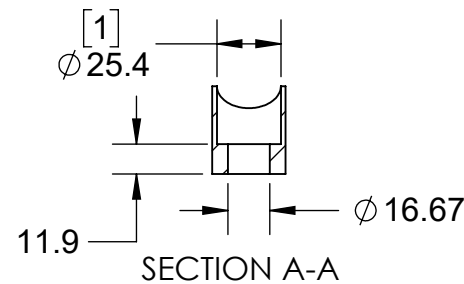

MATERIAL:
RL96A-3915: 6061 ALUMINUM BODY

RL96A-3915

MILLIMETER			
WWW.5THAXIS.COM			
7140 ENGINEER ROAD SAN DIEGO, CA 92111 P (858) 505-0432		DESCRIPTION ROCKLOCK™ 96MM MULTI-POSITION RISER	
THIRD ANGLE PROJECTION	SIZE B	PART NO. RL96A-3915	REV C
DO NOT SCALE DRAWING		SCALE 1:5	WEIGHT:
		SHEET 1 OF 2	

MATERIAL:
RL96A-3915: 6061 ALUMINUM BODY

RL96A-3915

NOTE:
NOT CUSTOMER
REMOVABLE/
SERVICEABLE

ITEM NO.	PART NUMBER	DESCRIPTION	QTY.
1	R96-613VCU5	ROCKLOCK™ RISER	1
2	RL96-1613S1A	ROCKLOCK™ BASE	1
3	RL96-2L	LEFT ROCKLOCK™ TRUCK	3
4	RL96-2R	RIGHT ROCKLOCK™ TRUCK	3
5	RL96-3	ROCKLOCK™ LEAD SCREW	3
6	27X20.DB	PRECISION BUSHING	8
7	SB54	SHOULDER BOLT	6
8	-	BUNA-N O-RING, 1/8 - #202	8
9	-	BUNA-N O-RING, 1/16 - #033	6
10	MCMASTER 9750K73	POLYETHYLENE PANEL PLUGS 19-20mm (NOT SHOWN)	8

FOR REFERENCE ONLY - NOT FOR RESALE

MILLIMETER WWW.5THAXIS.COM 7140 ENGINEER ROAD SAN DIEGO, CA 92111 P (858) 505-0432 THIRD ANGLE PROJECTION 			
	DESCRIPTION ROCKLOCK™ 96MM MULTI-POSITION RISER		
SIZE B	PART NO. RL96A-3915		REV C
DO NOT SCALE DRAWING		SCALE 1:5	WEIGHT:
			SHEET 2 OF 2