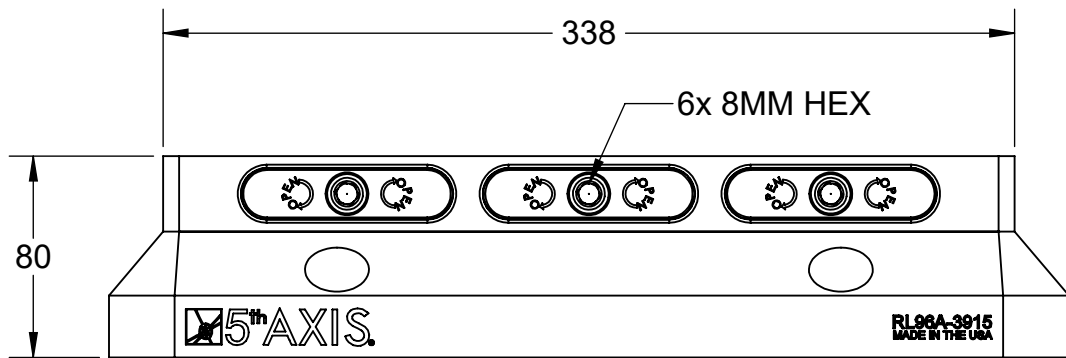

MATERIAL:
RL96A-3915: 6061 ALUMINUM BODY

RL96A-3915

MILLIMETER			
WWW.5THAXIS.COM			
7140 ENGINEER ROAD SAN DIEGO, CA 92111 P (858) 505-0432		DESCRIPTION ROCKLOCK™ 96MM MULTI-POSITION RISER	
THIRD ANGLE PROJECTION	SIZE B	PART NO. RL96A-3915	REV C
DO NOT SCALE DRAWING		SCALE 1:5	WEIGHT:
		SHEET 1 OF 2	