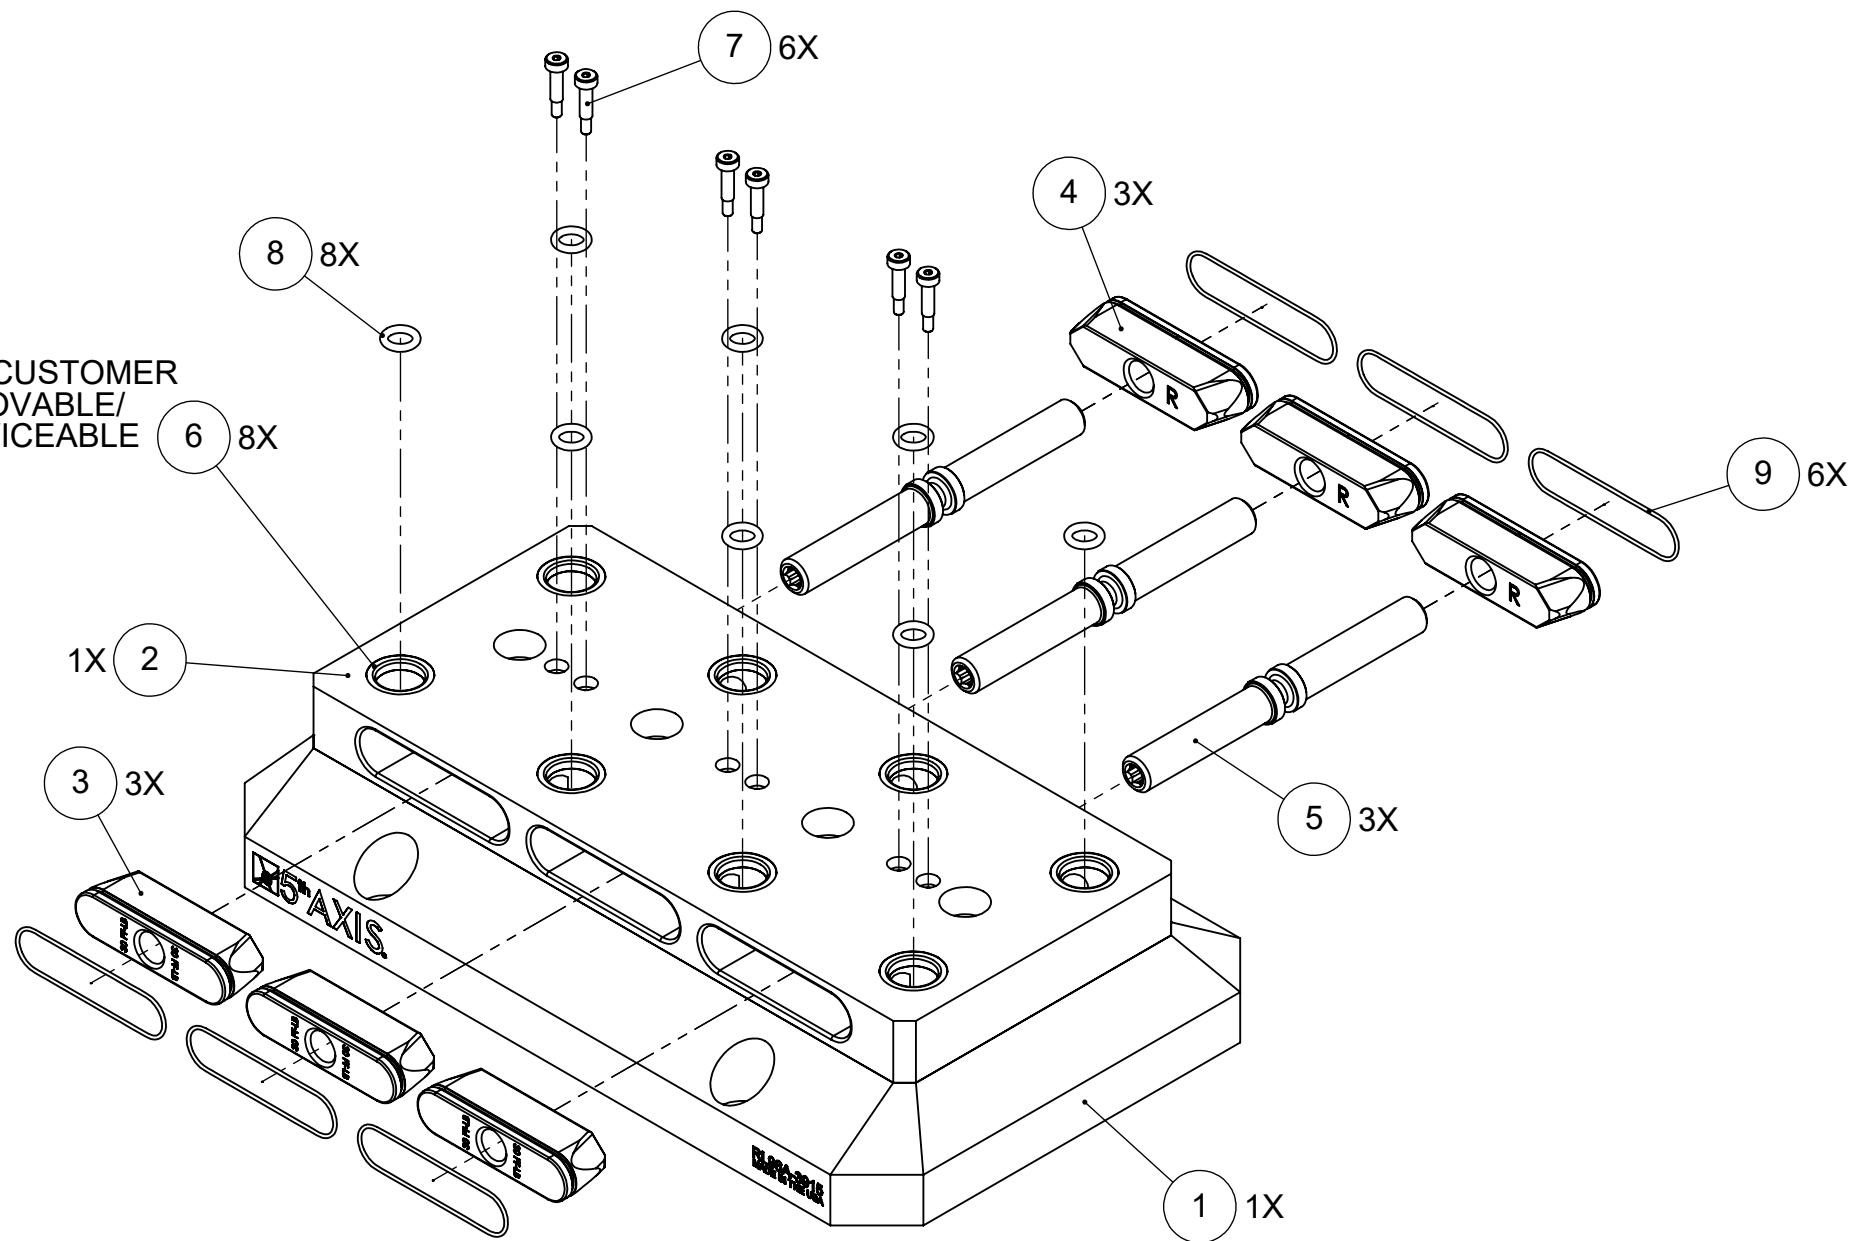

MATERIAL:
RL96A-3915: 6061 ALUMINUM BODY

RL96A-3915

NOTE:
NOT CUSTOMER
REMOVABLE/
SERVICEABLE

ITEM NO.	PART NUMBER	DESCRIPTION	QTY.
1	R96-613VCU5	ROCKLOCK™ RISER	1
2	RL96-1613S1A	ROCKLOCK™ BASE	1
3	RL96-2L	LEFT ROCKLOCK™ TRUCK	3
4	RL96-2R	RIGHT ROCKLOCK™ TRUCK	3
5	RL96-3	ROCKLOCK™ LEAD SCREW	3
6	27X20.DB	PRECISION BUSHING	8
7	SB54	SHOULDER BOLT	6
8	-	BUNA-N O-RING, 1/8 - #202	8
9	-	BUNA-N O-RING, 1/16 - #033	6
10	MCMASTER 9750K73	POLYETHYLENE PANEL PLUGS 19-20mm (NOT SHOWN)	8