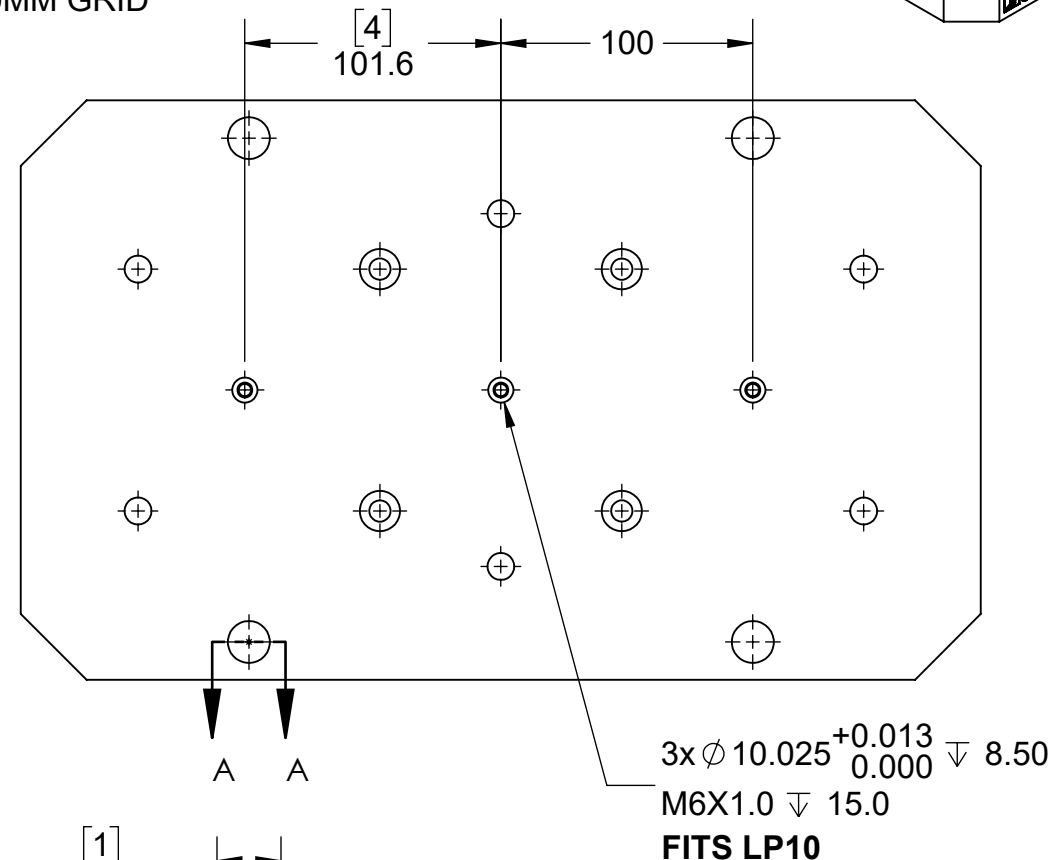

MATERIAL:
RL96A-3915: 6061 ALUMINUM BODY

RL96A-3915

MILLIMETER			
WWW.5THAXIS.COM			
7140 ENGINEER ROAD SAN DIEGO, CA 92111 P (858) 505-0432		DESCRIPTION ROCKLOCK™ 96MM MULTI-POSITION RISER	
THIRD ANGLE PROJECTION	SIZE B	PART NO. RL96A-3915	REV C
DO NOT SCALE DRAWING		SCALE 1:5	WEIGHT:
		SHEET 1 OF 2	

MATERIAL:
RL96A-3915: 6061 ALUMINUM BODY

RL96A-3915

NOTE:
NOT CUSTOMER
REMOVABLE/
SERVICEABLE

ITEM NO.	PART NUMBER	DESCRIPTION	QTY.
1	R96-613VCU5	ROCKLOCK™ RISER	1
2	RL96-1613S1A	ROCKLOCK™ BASE	1
3	RL96-2L	LEFT ROCKLOCK™ TRUCK	3
4	RL96-2R	RIGHT ROCKLOCK™ TRUCK	3
5	RL96-3	ROCKLOCK™ LEAD SCREW	3
6	27X20.DB	PRECISION BUSHING	8
7	SB54	SHOULDER BOLT	6
8	-	BUNA-N O-RING, 1/8 - #202	8
9	-	BUNA-N O-RING, 1/16 - #033	6
10	MCMASTER 9750K73	POLYETHYLENE PANEL PLUGS 19-20mm (NOT SHOWN)	8

FOR REFERENCE ONLY - NOT FOR RESALE

MILLIMETER WWW.5THAXIS.COM 7140 ENGINEER ROAD SAN DIEGO, CA 92111 P (858) 505-0432 THIRD ANGLE PROJECTION 			
	DESCRIPTION ROCKLOCK™ 96MM MULTI-POSITION RISER		
SIZE B	PART NO. RL96A-3915		REV C
DO NOT SCALE DRAWING		SCALE 1:5	WEIGHT:
			SHEET 2 OF 2