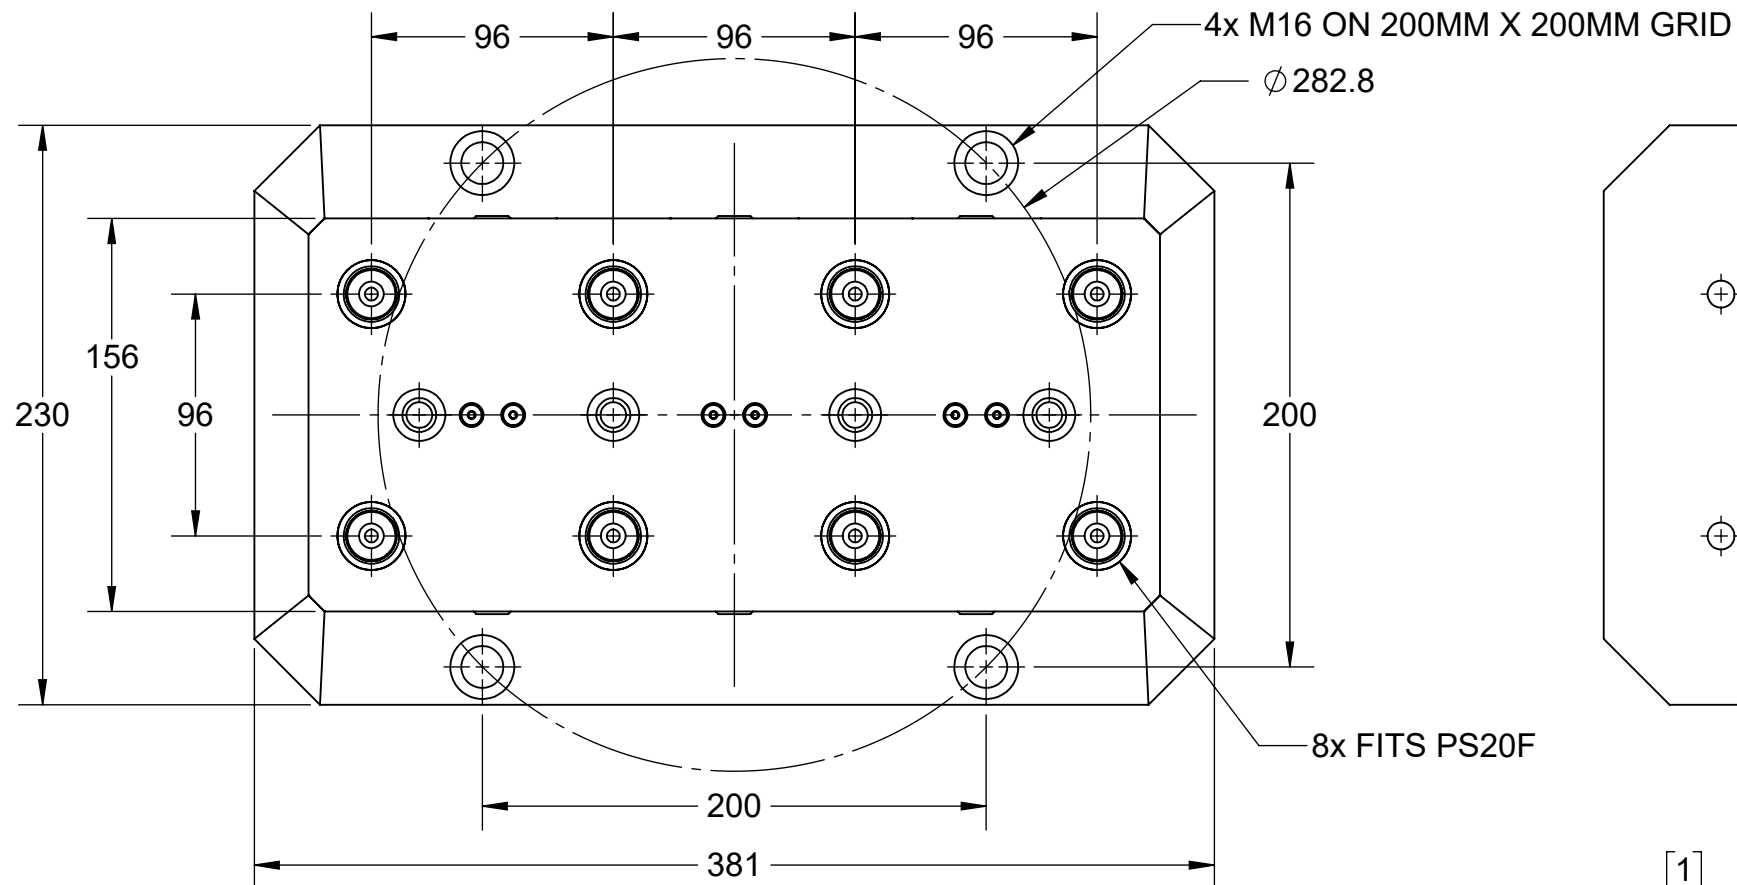

MATERIAL:
RL96A-3915: 6061 ALUMINUM BODY

RL96A-3915

MILLIMETER			
WWW.5THAXIS.COM			
7140 ENGINEER ROAD SAN DIEGO, CA 92111 P (858) 505-0432		DESCRIPTION ROCKLOCK™ 96MM MULTI-POSITION RISER	
THIRD ANGLE PROJECTION	SIZE B	PART NO. RL96A-3915	REV C
DO NOT SCALE DRAWING		SCALE 1:5	WEIGHT:
		SHEET 1 OF 2	

MATERIAL:
RL96A-3915: 6061 ALUMINUM BODY

RL96A-3915

NOTE:
NOT CUSTOMER
REMOVABLE/
SERVICEABLE

ITEM NO.	PART NUMBER	DESCRIPTION	QTY.
1	R96-613VCU5	ROCKLOCK™ RISER	1
2	RL96-1613S1A	ROCKLOCK™ BASE	1
3	RL96-2L	LEFT ROCKLOCK™ TRUCK	3
4	RL96-2R	RIGHT ROCKLOCK™ TRUCK	3
5	RL96-3	ROCKLOCK™ LEAD SCREW	3
6	27X20.DB	PRECISION BUSHING	8
7	SB54	SHOULDER BOLT	6
8	-	BUNA-N O-RING, 1/8 - #202	8
9	-	BUNA-N O-RING, 1/16 - #033	6
10	MCMASTER 9750K73	POLYETHYLENE PANEL PLUGS 19-20mm (NOT SHOWN)	8

FOR REFERENCE ONLY - NOT FOR RESALE

MILLIMETER WWW.5THAXIS.COM 7140 ENGINEER ROAD SAN DIEGO, CA 92111 P (858) 505-0432 THIRD ANGLE PROJECTION 			
	DESCRIPTION ROCKLOCK™ 96MM MULTI-POSITION RISER		
SIZE B	PART NO. RL96A-3915		REV C
DO NOT SCALE DRAWING		SCALE 1:5	WEIGHT:
			SHEET 2 OF 2