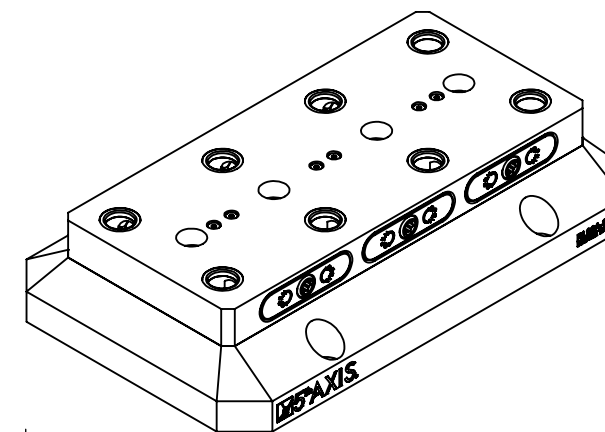

MATERIAL:
RL96A-3915: 6061 ALUMINUM BODY

RL96A-3915

MILLIMETER			
WWW.5THAXIS.COM			
7140 ENGINEER ROAD SAN DIEGO, CA 92111 P (858) 505-0432		DESCRIPTION ROCKLOCK™ 96MM MULTI-POSITION RISER	
THIRD ANGLE PROJECTION	SIZE B	PART NO. RL96A-3915	REV C
DO NOT SCALE DRAWING		SCALE 1:5	WEIGHT:
		SHEET 1 OF 2	

MATERIAL:
RL96A-3915: 6061 ALUMINUM BODY

RL96A-3915

NOTE:
NOT CUSTOMER
REMOVABLE/
SERVICEABLE

ITEM NO.	PART NUMBER	DESCRIPTION	QTY.
1	R96-613VCU5	ROCKLOCK™ RISER	1
2	RL96-1613S1A	ROCKLOCK™ BASE	1
3	RL96-2L	LEFT ROCKLOCK™ TRUCK	3
4	RL96-2R	RIGHT ROCKLOCK™ TRUCK	3
5	RL96-3	ROCKLOCK™ LEAD SCREW	3
6	27X20.DB	PRECISION BUSHING	8
7	SB54	SHOULDER BOLT	6
8	-	BUNA-N O-RING, 1/8 - #202	8
9	-	BUNA-N O-RING, 1/16 - #033	6
10	MCMASTER 9750K73	POLYETHYLENE PANEL PLUGS 19-20mm (NOT SHOWN)	8