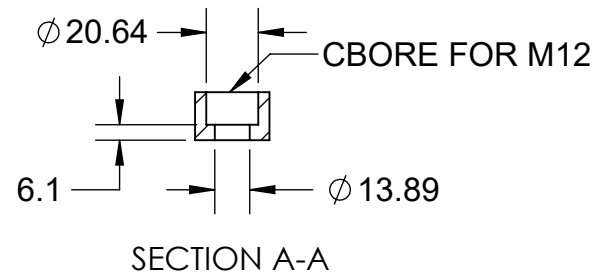

MATERIAL:
RL96A-90DEG: 6061 ALUMINUM BODY

RL96A-90DEG

MILLIMETER				
WWW.5THAXIS.COM				
7140 ENGINEER ROAD SAN DIEGO, CA 92111 P (858) 505-0432		DESCRIPTION ROCKLOCK™ 96MM RIGHT ANGLE ADAPTER		
THIRD ANGLE PROJECTION		SIZE B	PART NO. RL96A-90DEG	REV B
DO NOT SCALE DRAWING		SCALE 1:2	WEIGHT:	SHEET 1 OF 2

MATERIAL:
RL96A-90DEG: 6061 ALUMINUM BODY

RL96A-90DEG

NOTE:
NOT CUSTOMER
REMOVABLE/
SERVICEABLE

ITEM NO.	PART NUMBER	DESCRIPTION	QTY.
1	RL96-190A	ROCKLOCK™ BASE	1
2	RL96-2L	LEFT ROCKLOCK™ TRUCK	1
3	RL96-2R	RIGHT ROCKLOCK™ TRUCK	1
4	RL96-3	ROCKLOCK™ LEAD SCREW	1
5	27X20.DB	PRECISION BUSHING	4
6	SB54	SHOULDER BOLT	2
7	-	BUNA-N O-RING, 1/8 - #202	4
8	-	BUNA-N O-RING, 1/16 - #033	2
9	MCMASTER 9750K73	POLYETHYLENE PANEL PLUGS 19-20mm (NOT SHOWN)	4
10	PS20F	96mm PULL STUD	4
FOR REFERENCE ONLY - NOT FOR RESALE			