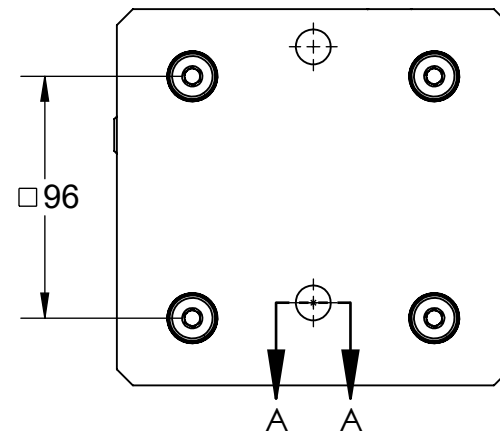

MATERIAL:
RL96A-90DEG: 6061 ALUMINUM BODY

RL96A-90DEG

MILLIMETER				
WWW.5THAXIS.COM				
7140 ENGINEER ROAD SAN DIEGO, CA 92111 P (858) 505-0432		DESCRIPTION ROCKLOCK™ 96MM RIGHT ANGLE ADAPTER		
THIRD ANGLE PROJECTION		SIZE B	PART NO. RL96A-90DEG	REV B
DO NOT SCALE DRAWING		SCALE 1:2	WEIGHT:	SHEET 1 OF 2

MATERIAL:
RL96A-90DEG: 6061 ALUMINUM BODY

RL96A-90DEG

NOTE:
NOT CUSTOMER
REMOVABLE/
SERVICEABLE

ITEM NO.	PART NUMBER	DESCRIPTION	QTY.
1	RL96-190A	ROCKLOCK™ BASE	1
2	RL96-2L	LEFT ROCKLOCK™ TRUCK	1
3	RL96-2R	RIGHT ROCKLOCK™ TRUCK	1
4	RL96-3	ROCKLOCK™ LEAD SCREW	1
5	27X20.DB	PRECISION BUSHING	4
6	SB54	SHOULDER BOLT	2
7	-	BUNA-N O-RING, 1/8 - #202	4
8	-	BUNA-N O-RING, 1/16 - #033	2
9	MCMASTER 9750K73	POLYETHYLENE PANEL PLUGS 19-20mm (NOT SHOWN)	4
10	PS20F	96mm PULL STUD	4
FOR REFERENCE ONLY - NOT FOR RESALE			

MILLIMETER			
WWW.5THAXIS.COM		ROCKLOCK™ 96MM RIGHT ANGLE ADAPTER	
7140 ENGINEER ROAD SAN DIEGO, CA 92111 P (858) 505-0432			
THIRD ANGLE PROJECTION		DESCRIPTION	REV
		SIZE	PART NO.
		B	RL96A-90DEG
DO NOT SCALE DRAWING		SCALE 1:2	WEIGHT:
		SHEET 2 OF 2	