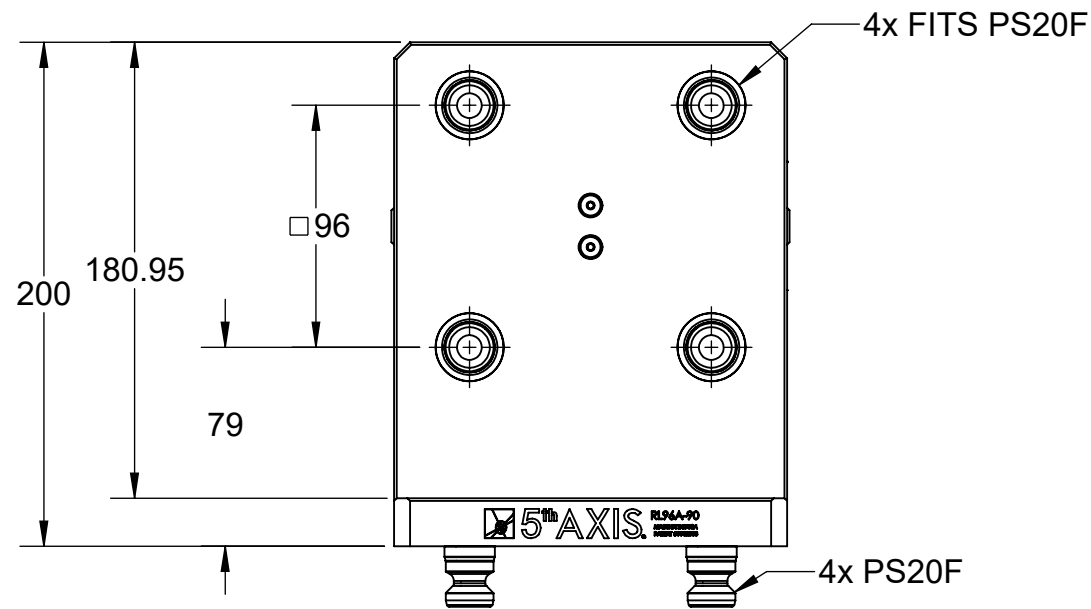

MATERIAL:
RL96A-90DEG: 6061 ALUMINUM BODY

RL96A-90DEG

MILLIMETER				
WWW.5THAXIS.COM				
7140 ENGINEER ROAD SAN DIEGO, CA 92111 P (858) 505-0432		DESCRIPTION ROCKLOCK™ 96MM RIGHT ANGLE ADAPTER		
THIRD ANGLE PROJECTION		SIZE B	PART NO. RL96A-90DEG	REV B
DO NOT SCALE DRAWING		SCALE 1:2	WEIGHT:	SHEET 1 OF 2

MATERIAL:
RL96A-90DEG: 6061 ALUMINUM BODY

RL96A-90DEG

NOTE:
NOT CUSTOMER
REMOVABLE/
SERVICEABLE

ITEM NO.	PART NUMBER	DESCRIPTION	QTY.
1	RL96-190A	ROCKLOCK™ BASE	1
2	RL96-2L	LEFT ROCKLOCK™ TRUCK	1
3	RL96-2R	RIGHT ROCKLOCK™ TRUCK	1
4	RL96-3	ROCKLOCK™ LEAD SCREW	1
5	27X20.DB	PRECISION BUSHING	4
6	SB54	SHOULDER BOLT	2
7	-	BUNA-N O-RING, 1/8 - #202	4
8	-	BUNA-N O-RING, 1/16 - #033	2
9	MCMASTER 9750K73	POLYETHYLENE PANEL PLUGS 19-20mm (NOT SHOWN)	4
10	PS20F	96mm PULL STUD	4
FOR REFERENCE ONLY - NOT FOR RESALE			

MILLIMETER			
WWW.5THAXIS.COM		ROCKLOCK™ 96MM RIGHT ANGLE ADAPTER	
7140 ENGINEER ROAD SAN DIEGO, CA 92111 P (858) 505-0432			
THIRD ANGLE PROJECTION		DESCRIPTION	REV
		SIZE	PART NO.
		B	RL96A-90DEG
DO NOT SCALE DRAWING		SCALE 1:2	WEIGHT:
		SHEET 2 OF 2	