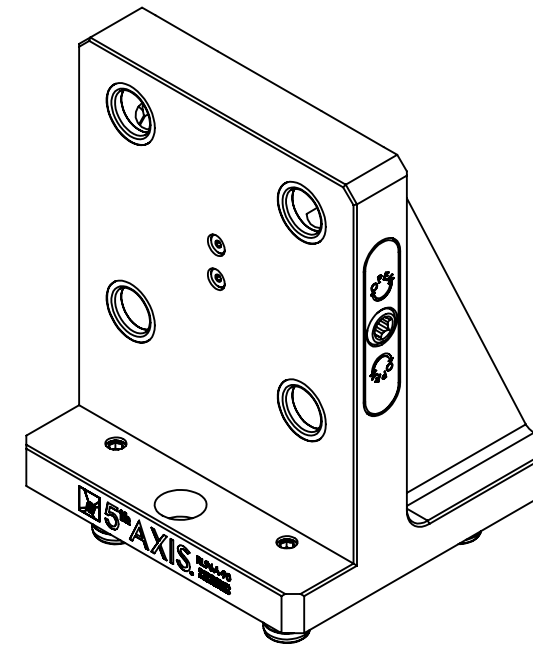

MATERIAL:
RL96A-90DEG: 6061 ALUMINUM BODY

RL96A-90DEG

MILLIMETER				
WWW.5THAXIS.COM				
7140 ENGINEER ROAD SAN DIEGO, CA 92111 P (858) 505-0432		DESCRIPTION ROCKLOCK™ 96MM RIGHT ANGLE ADAPTER		
THIRD ANGLE PROJECTION		SIZE B	PART NO. RL96A-90DEG	REV B
DO NOT SCALE DRAWING		SCALE 1:2	WEIGHT:	SHEET 1 OF 2

MATERIAL:
RL96A-90DEG: 6061 ALUMINUM BODY

RL96A-90DEG

NOTE:
NOT CUSTOMER
REMOVABLE/
SERVICEABLE

ITEM NO.	PART NUMBER	DESCRIPTION	QTY.
1	RL96-190A	ROCKLOCK™ BASE	1
2	RL96-2L	LEFT ROCKLOCK™ TRUCK	1
3	RL96-2R	RIGHT ROCKLOCK™ TRUCK	1
4	RL96-3	ROCKLOCK™ LEAD SCREW	1
5	27X20.DB	PRECISION BUSHING	4
6	SB54	SHOULDER BOLT	2
7	-	BUNA-N O-RING, 1/8 - #202	4
8	-	BUNA-N O-RING, 1/16 - #033	2
9	MCMASTER 9750K73	POLYETHYLENE PANEL PLUGS 19-20mm (NOT SHOWN)	4
10	PS20F	96mm PULL STUD	4
FOR REFERENCE ONLY - NOT FOR RESALE			