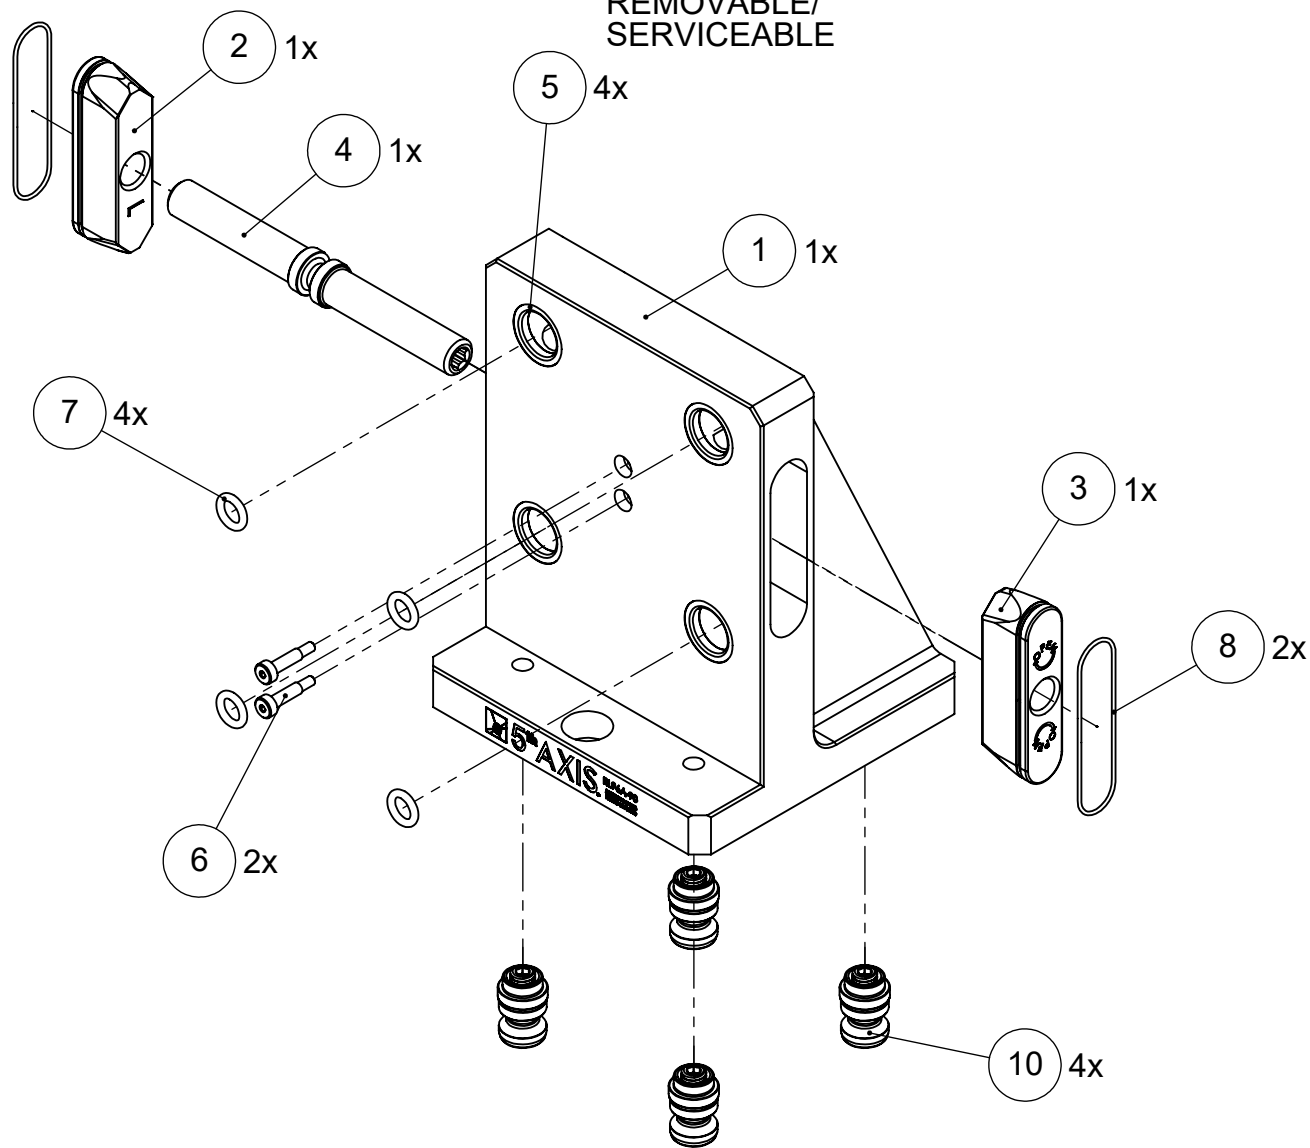

MATERIAL:
RL96A-90DEG: 6061 ALUMINUM BODY

RL96A-90DEG

NOTE:
NOT CUSTOMER
REMOVABLE/
SERVICEABLE

ITEM NO.	PART NUMBER	DESCRIPTION	QTY.
1	RL96-190A	ROCKLOCK™ BASE	1
2	RL96-2L	LEFT ROCKLOCK™ TRUCK	1
3	RL96-2R	RIGHT ROCKLOCK™ TRUCK	1
4	RL96-3	ROCKLOCK™ LEAD SCREW	1
5	27X20.DB	PRECISION BUSHING	4
6	SB54	SHOULDER BOLT	2
7	-	BUNA-N O-RING, 1/8 - #202	4
8	-	BUNA-N O-RING, 1/16 - #033	2
9	MCMASTER 9750K73	POLYETHYLENE PANEL PLUGS 19-20mm (NOT SHOWN)	4
10	PS20F	96mm PULL STUD	4
FOR REFERENCE ONLY - NOT FOR RESALE			

MILLIMETER			
WWW.5THAXIS.COM		ROCKLOCK™ 96MM RIGHT ANGLE ADAPTER	
7140 ENGINEER ROAD SAN DIEGO, CA 92111 P (858) 505-0432			
THIRD ANGLE PROJECTION		DESCRIPTION	REV
		SIZE	PART NO.
		B	RL96A-90DEG
DO NOT SCALE DRAWING		SCALE 1:2	WEIGHT:
		SHEET 2 OF 2	