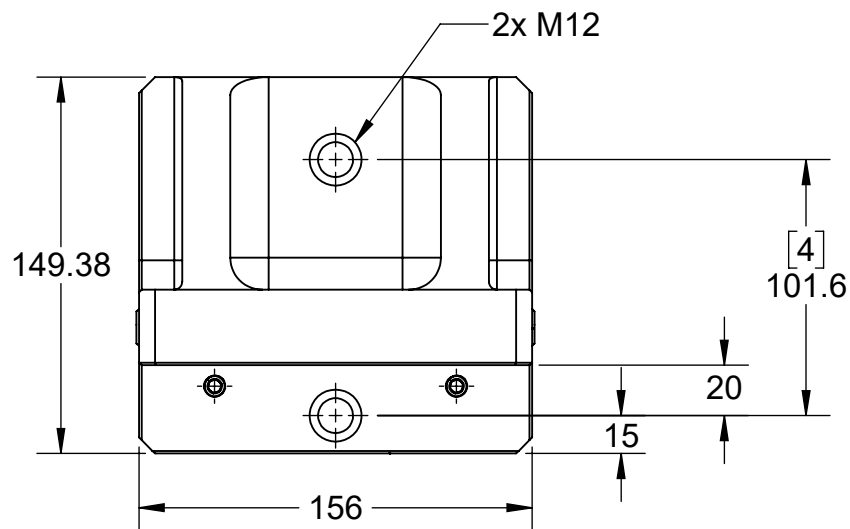

MATERIAL:
RL96A-90DEG: 6061 ALUMINUM BODY

RL96A-90DEG

MILLIMETER				
WWW.5THAXIS.COM				
7140 ENGINEER ROAD SAN DIEGO, CA 92111 P (858) 505-0432		DESCRIPTION ROCKLOCK™ 96MM RIGHT ANGLE ADAPTER		
THIRD ANGLE PROJECTION		SIZE B	PART NO. RL96A-90DEG	REV B
DO NOT SCALE DRAWING		SCALE 1:2	WEIGHT:	SHEET 1 OF 2

MATERIAL:
RL96A-90DEG: 6061 ALUMINUM BODY

RL96A-90DEG

NOTE:
NOT CUSTOMER
REMOVABLE/
SERVICEABLE

ITEM NO.	PART NUMBER	DESCRIPTION	QTY.
1	RL96-190A	ROCKLOCK™ BASE	1
2	RL96-2L	LEFT ROCKLOCK™ TRUCK	1
3	RL96-2R	RIGHT ROCKLOCK™ TRUCK	1
4	RL96-3	ROCKLOCK™ LEAD SCREW	1
5	27X20.DB	PRECISION BUSHING	4
6	SB54	SHOULDER BOLT	2
7	-	BUNA-N O-RING, 1/8 - #202	4
8	-	BUNA-N O-RING, 1/16 - #033	2
9	MCMASTER 9750K73	POLYETHYLENE PANEL PLUGS 19-20mm (NOT SHOWN)	4
10	PS20F	96mm PULL STUD	4
FOR REFERENCE ONLY - NOT FOR RESALE			

MILLIMETER			
WWW.5THAXIS.COM		ROCKLOCK™ 96MM RIGHT ANGLE ADAPTER	
7140 ENGINEER ROAD SAN DIEGO, CA 92111 P (858) 505-0432			
THIRD ANGLE PROJECTION		DESCRIPTION	REV
		SIZE	PART NO.
		B	RL96A-90DEG
DO NOT SCALE DRAWING		SCALE 1:2	WEIGHT:
		SHEET 2 OF 2	