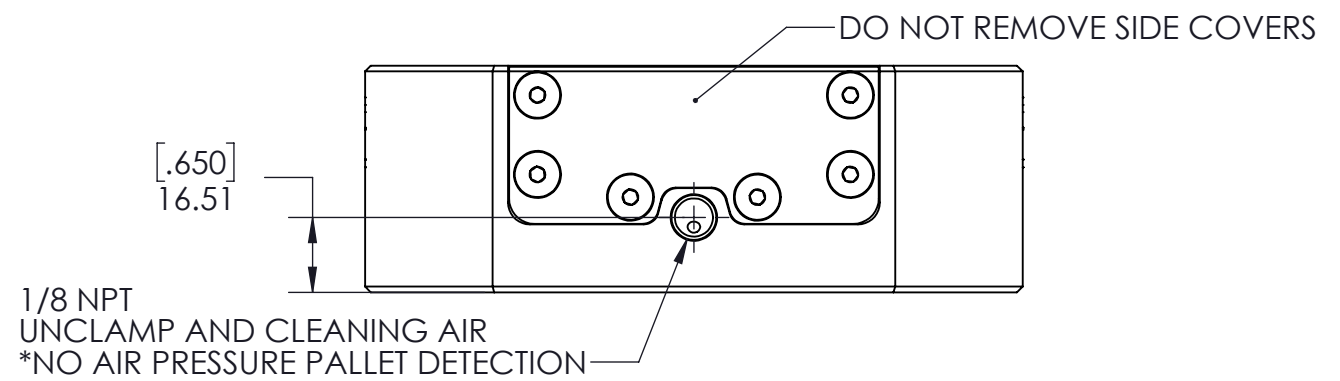

NOTES:
AIR THRU SIDE CONFIGURATION
WORKING PRESSURE RANGE:
80 PSI [.55 MPa] MIN
130 PSI [.9 MPa] MAX

RL52P-66B

MILLIMETER			
WWW.5THAXIS.COM			
7140 ENGINEER ROAD SAN DIEGO, CA 92111 P (858) 505-0432		DESCRIPTION 52MM PNEUMATIC ROCKLOCK™ CHUCK, SIDE PORT	
THIRD ANGLE PROJECTION	SIZE B	PART NO. RL52P-66B	REV B
DO NOT SCALE DRAWING		SCALE 3:5	WEIGHT:
		SHEET 1 OF 1	