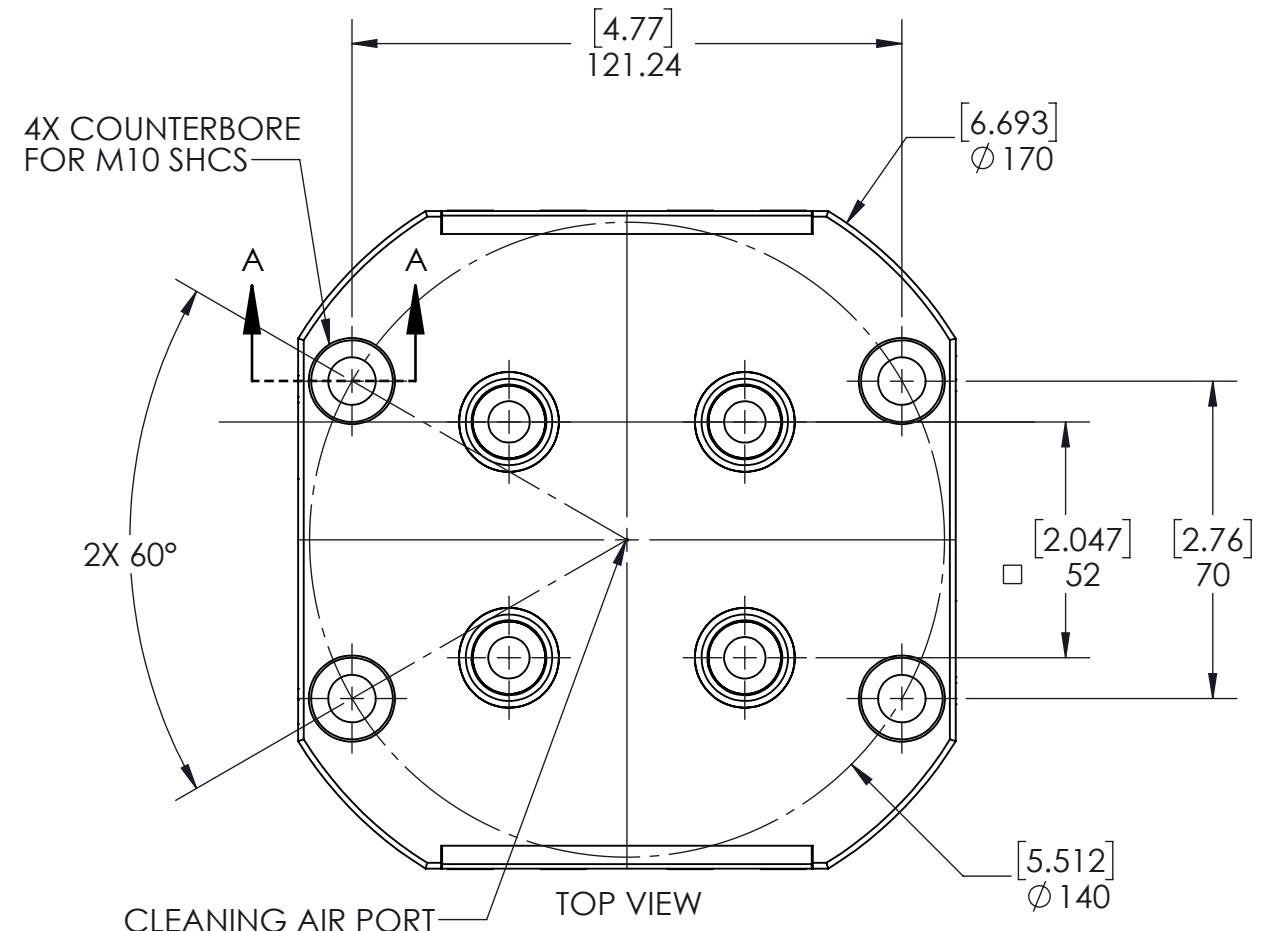

NOTES:
AIR THRU SIDE CONFIGURATION
WORKING PRESSURE RANGE:
80 PSI [.55 MPa] MIN
130 PSI [.9 MPa] MAX

RL52P-66B

MILLIMETER			
WWW.5THAXIS.COM			
7140 ENGINEER ROAD SAN DIEGO, CA 92111 P (858) 505-0432		DESCRIPTION 52MM PNEUMATIC ROCKLOCK™ CHUCK, SIDE PORT	
THIRD ANGLE PROJECTION	SIZE B	PART NO. RL52P-66B	REV B
DO NOT SCALE DRAWING		SCALE 3:5	WEIGHT:
		SHEET 1 OF 1	