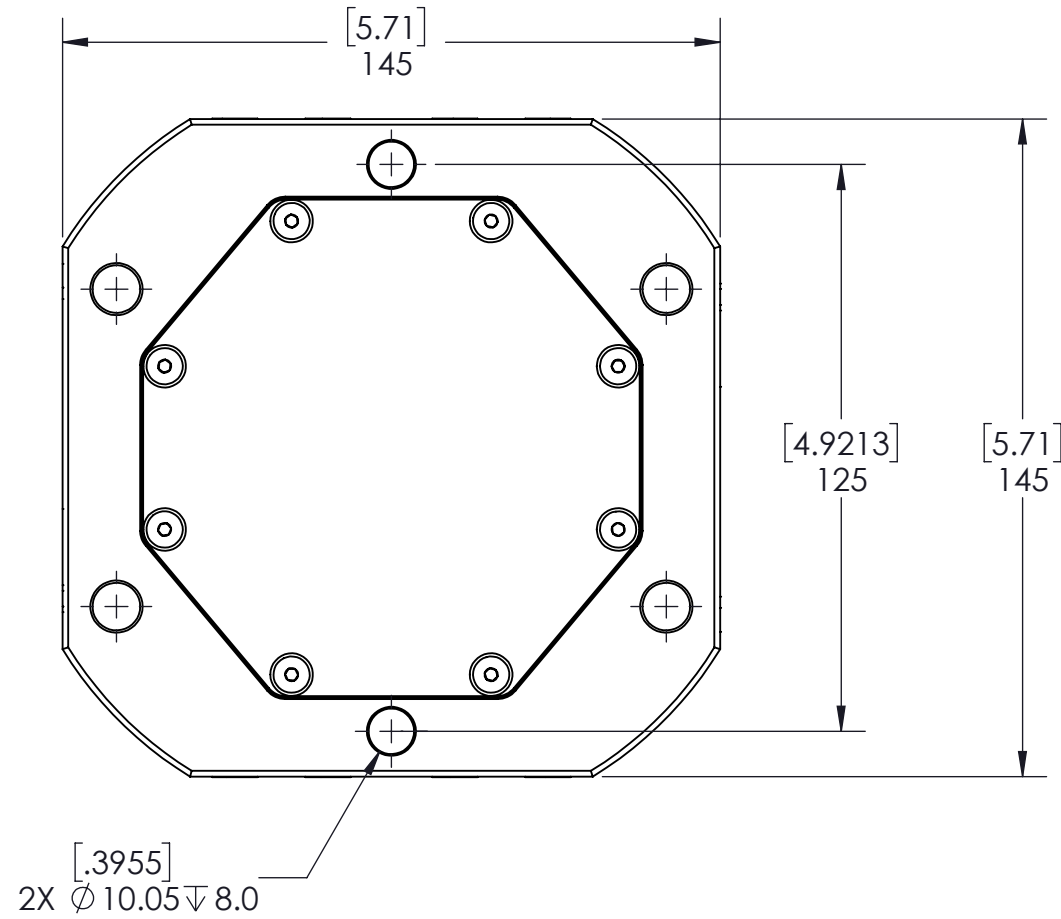

NOTES:
AIR THRU SIDE CONFIGURATION
WORKING PRESSURE RANGE:
80 PSI [.55 MPa] MIN
130 PSI [.9 MPa] MAX

RL52P-66B

MILLIMETER			
WWW.5THAXIS.COM			
7140 ENGINEER ROAD SAN DIEGO, CA 92111 P (858) 505-0432		DESCRIPTION 52MM PNEUMATIC ROCKLOCK™ CHUCK, SIDE PORT	
THIRD ANGLE PROJECTION	SIZE B	PART NO. RL52P-66B	REV B
DO NOT SCALE DRAWING		SCALE 3:5	WEIGHT:
		SHEET 1 OF 1	