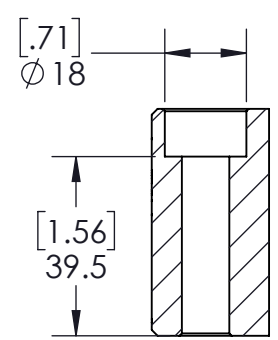

NOTES:
AIR THRU SIDE CONFIGURATION
WORKING PRESSURE RANGE:
80 PSI [.55 MPa] MIN
130 PSI [.9 MPa] MAX

RL52P-66B

MILLIMETER			
WWW.5THAXIS.COM			
7140 ENGINEER ROAD SAN DIEGO, CA 92111 P (858) 505-0432		DESCRIPTION 52MM PNEUMATIC ROCKLOCK™ CHUCK, SIDE PORT	
THIRD ANGLE PROJECTION	SIZE B	PART NO. RL52P-66B	REV B
DO NOT SCALE DRAWING		SCALE 3:5	WEIGHT:
		SHEET 1 OF 1	